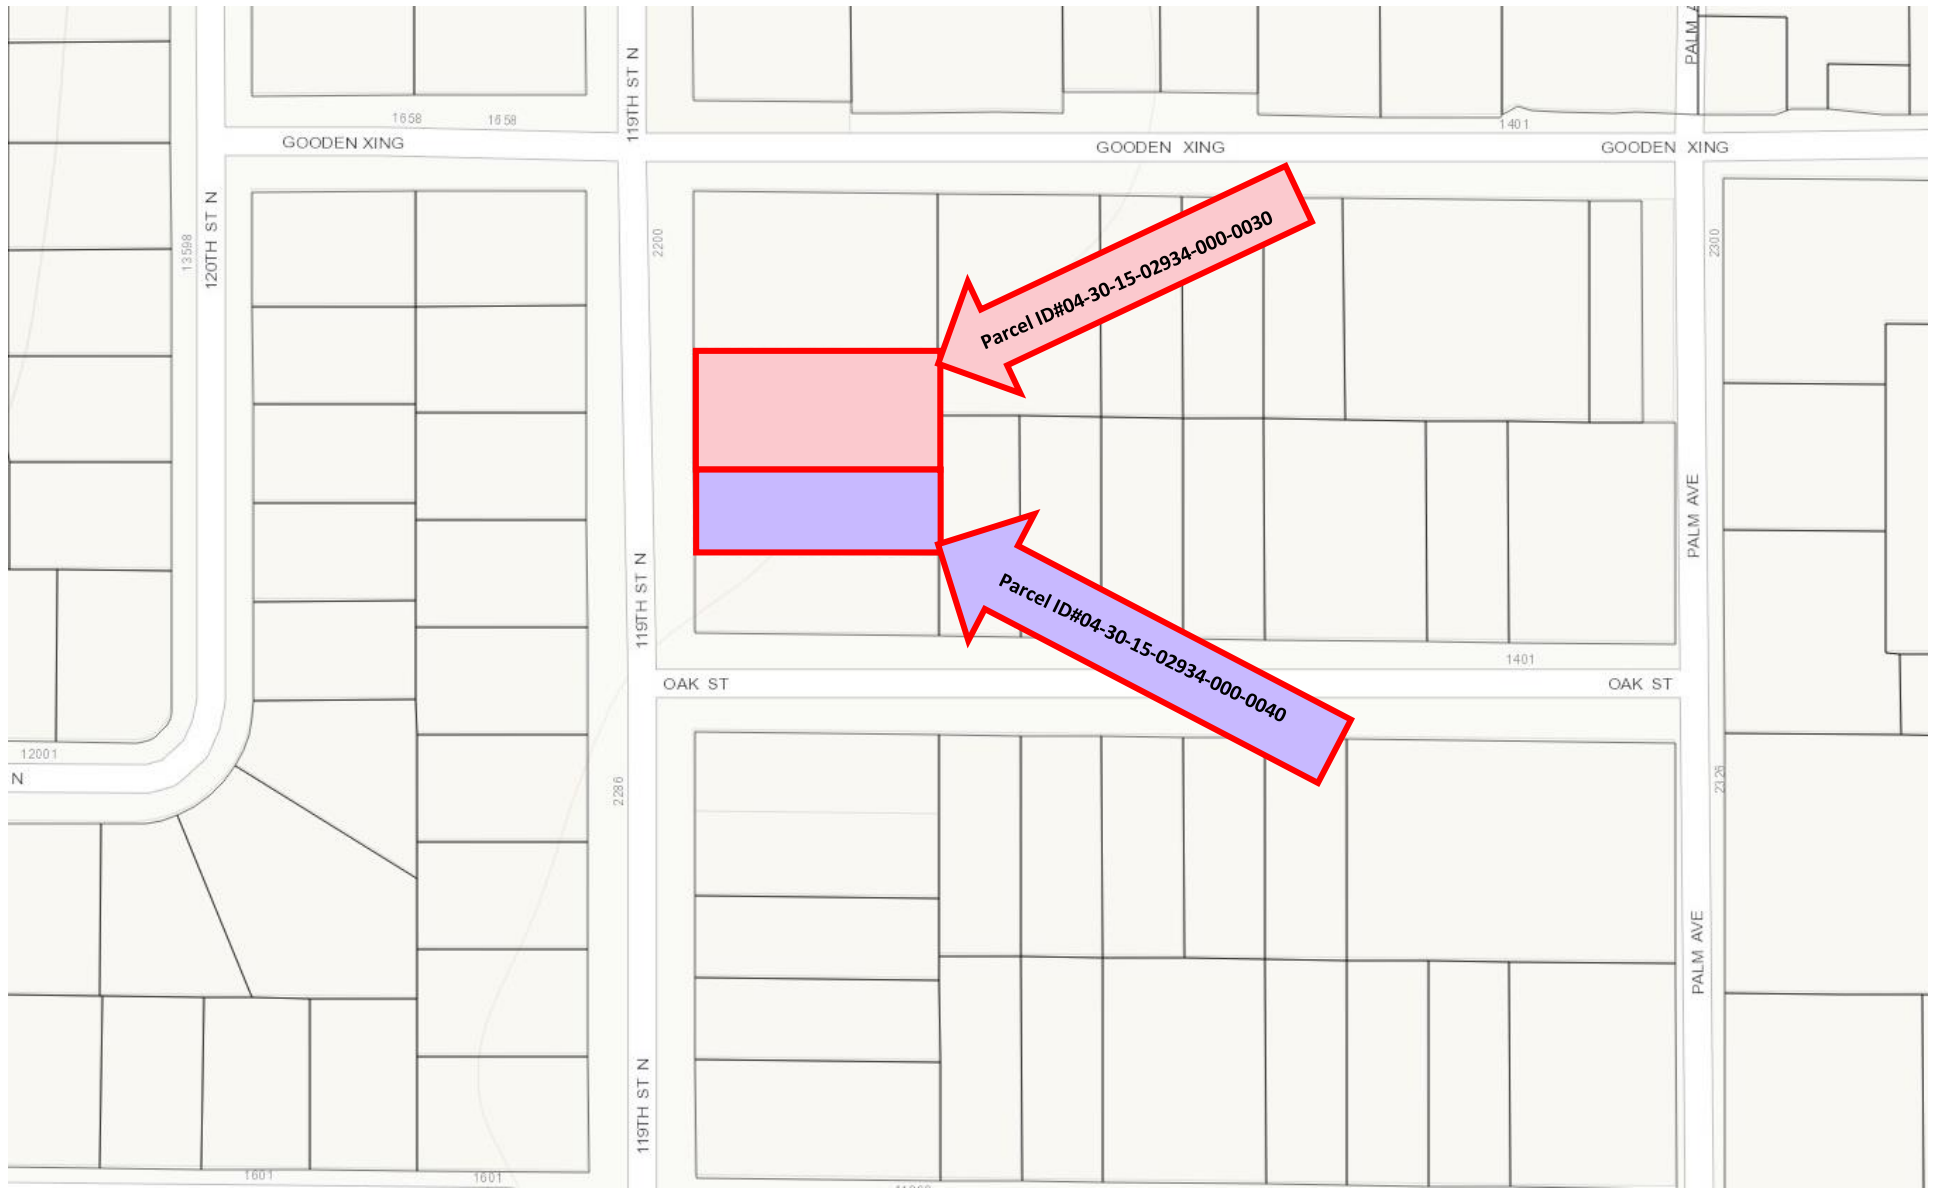

FRIENDS OF RIDGECREST, INC.
2253 – 119TH STREET NORTH, LARGO, FL 33778
PARCEL ID#: 04/30/15/02934/000/0030 AND 04/30/15/02934/000/0040

LOCATION MAP