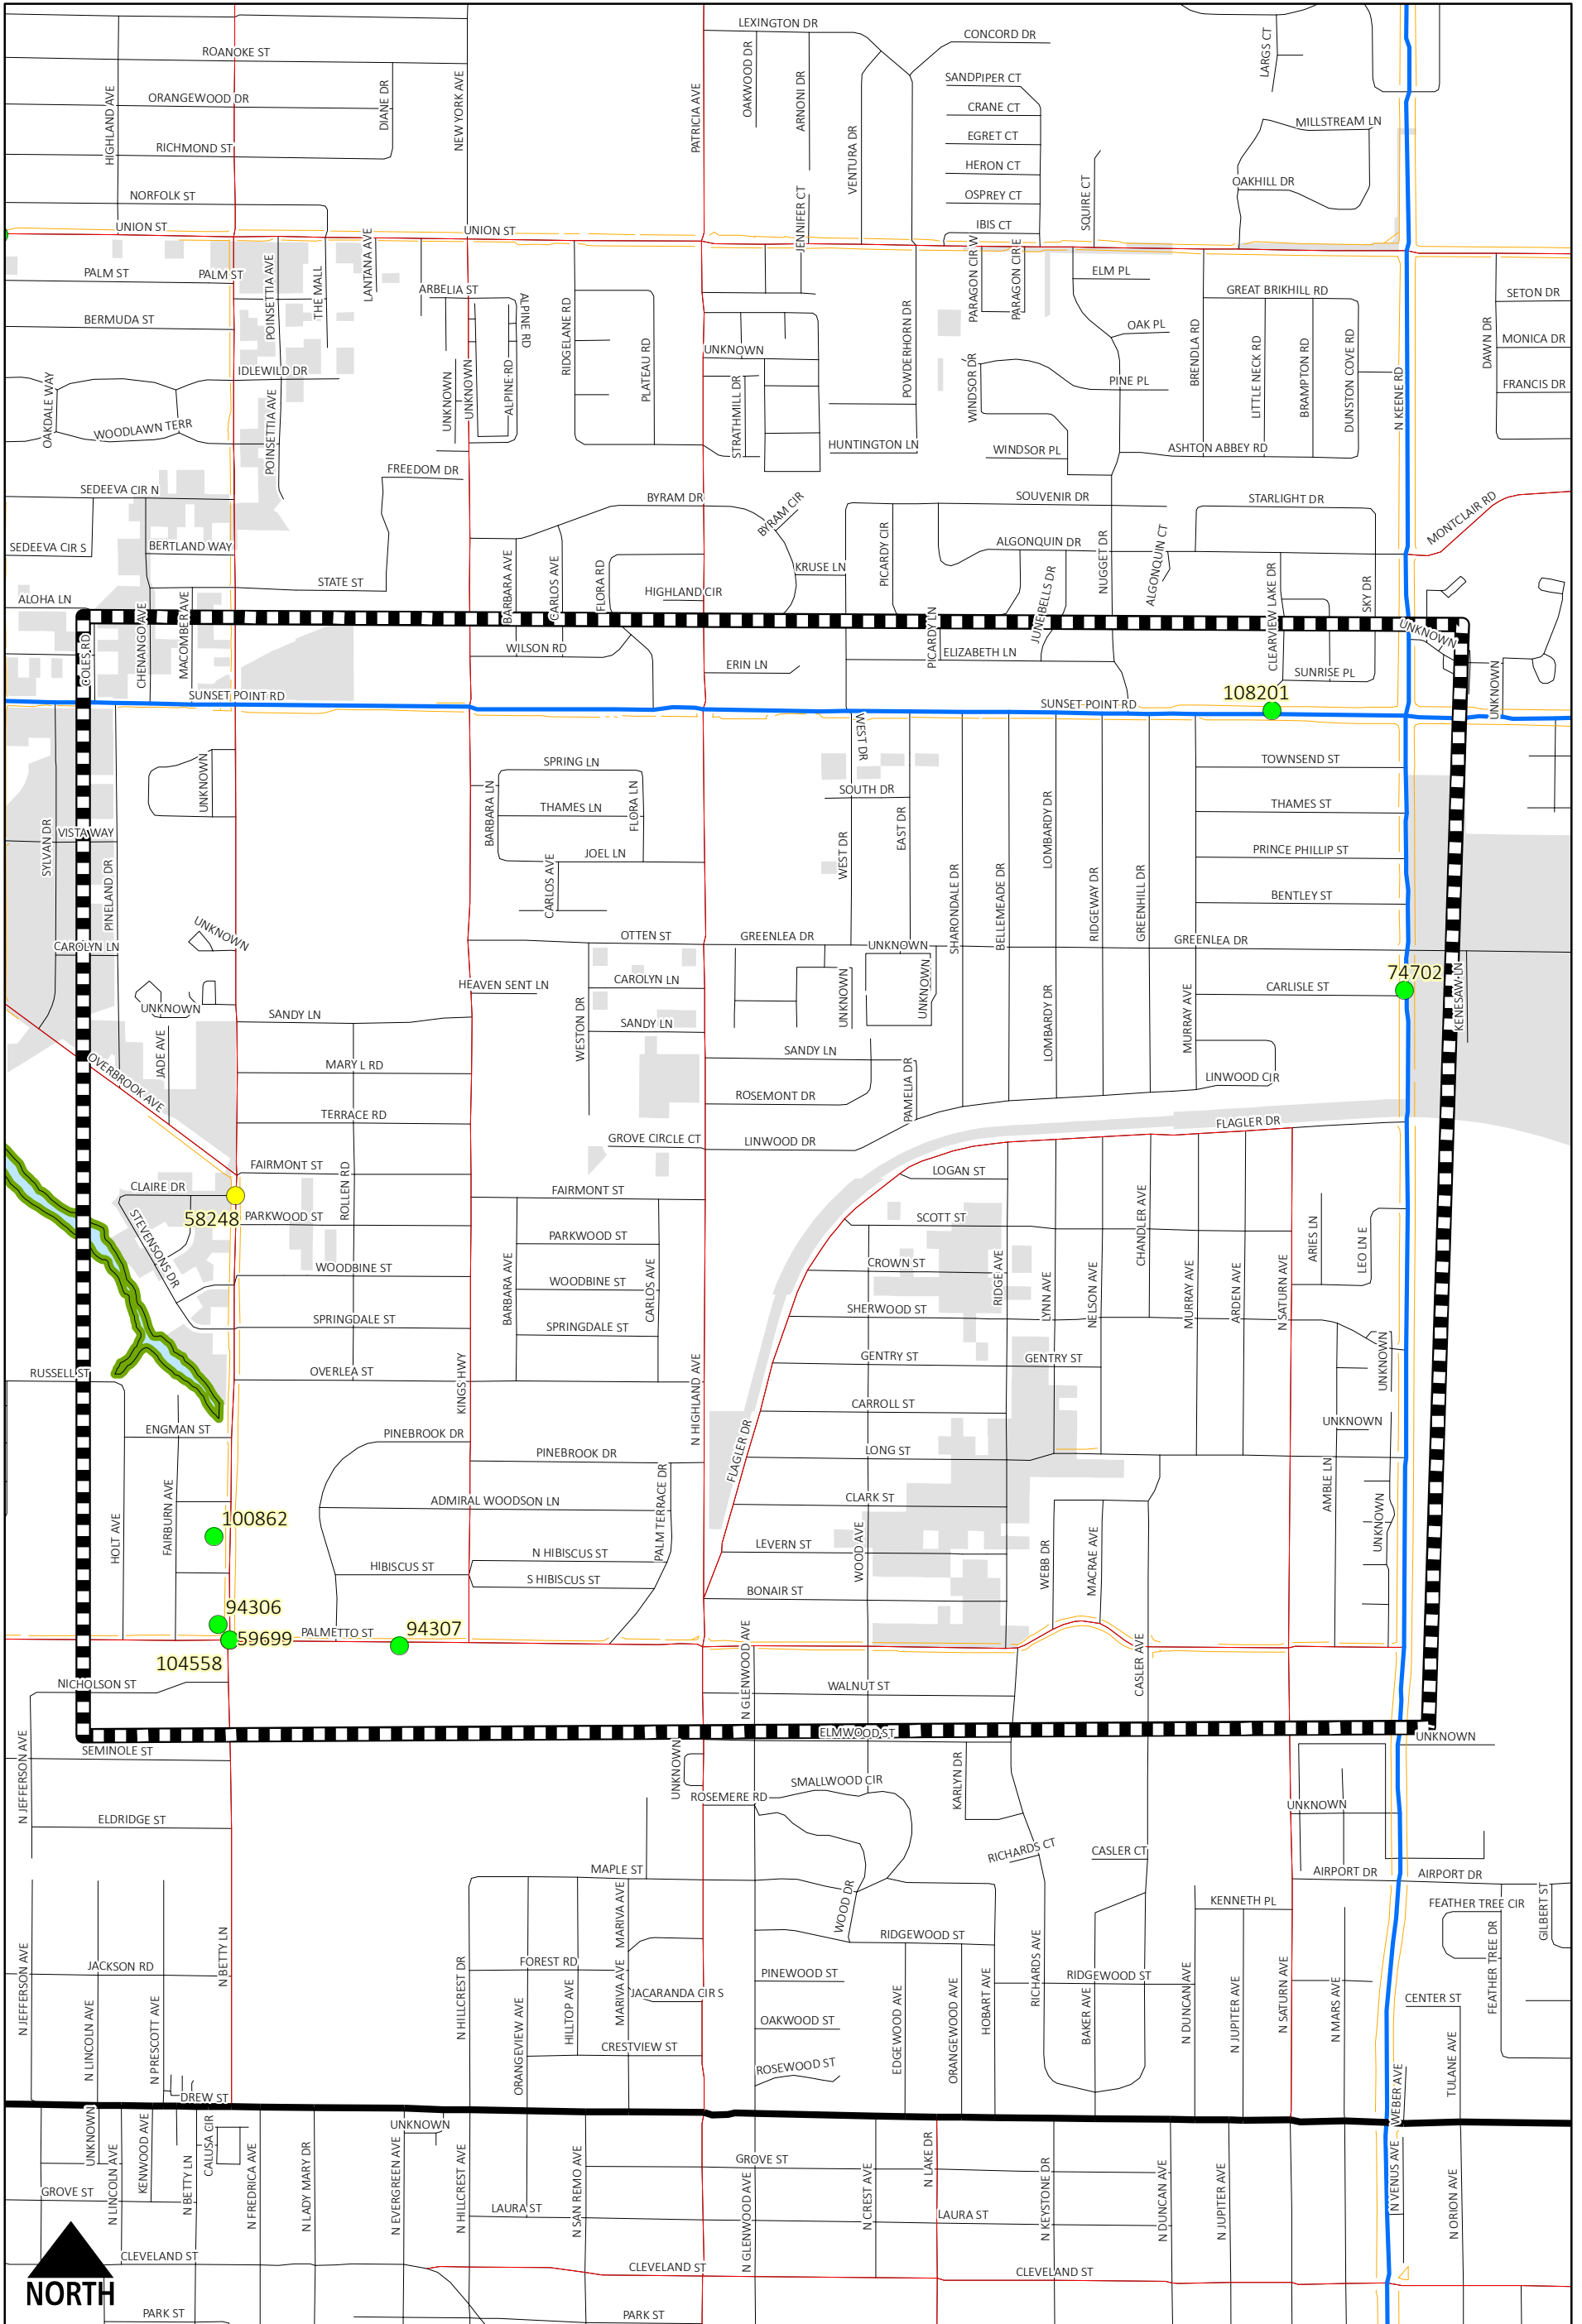

DISTRICT 3 CONTRACTUAL WORK ZONE 8

Updated - Reflects Active SRs as of 5-5-2021

D3-8