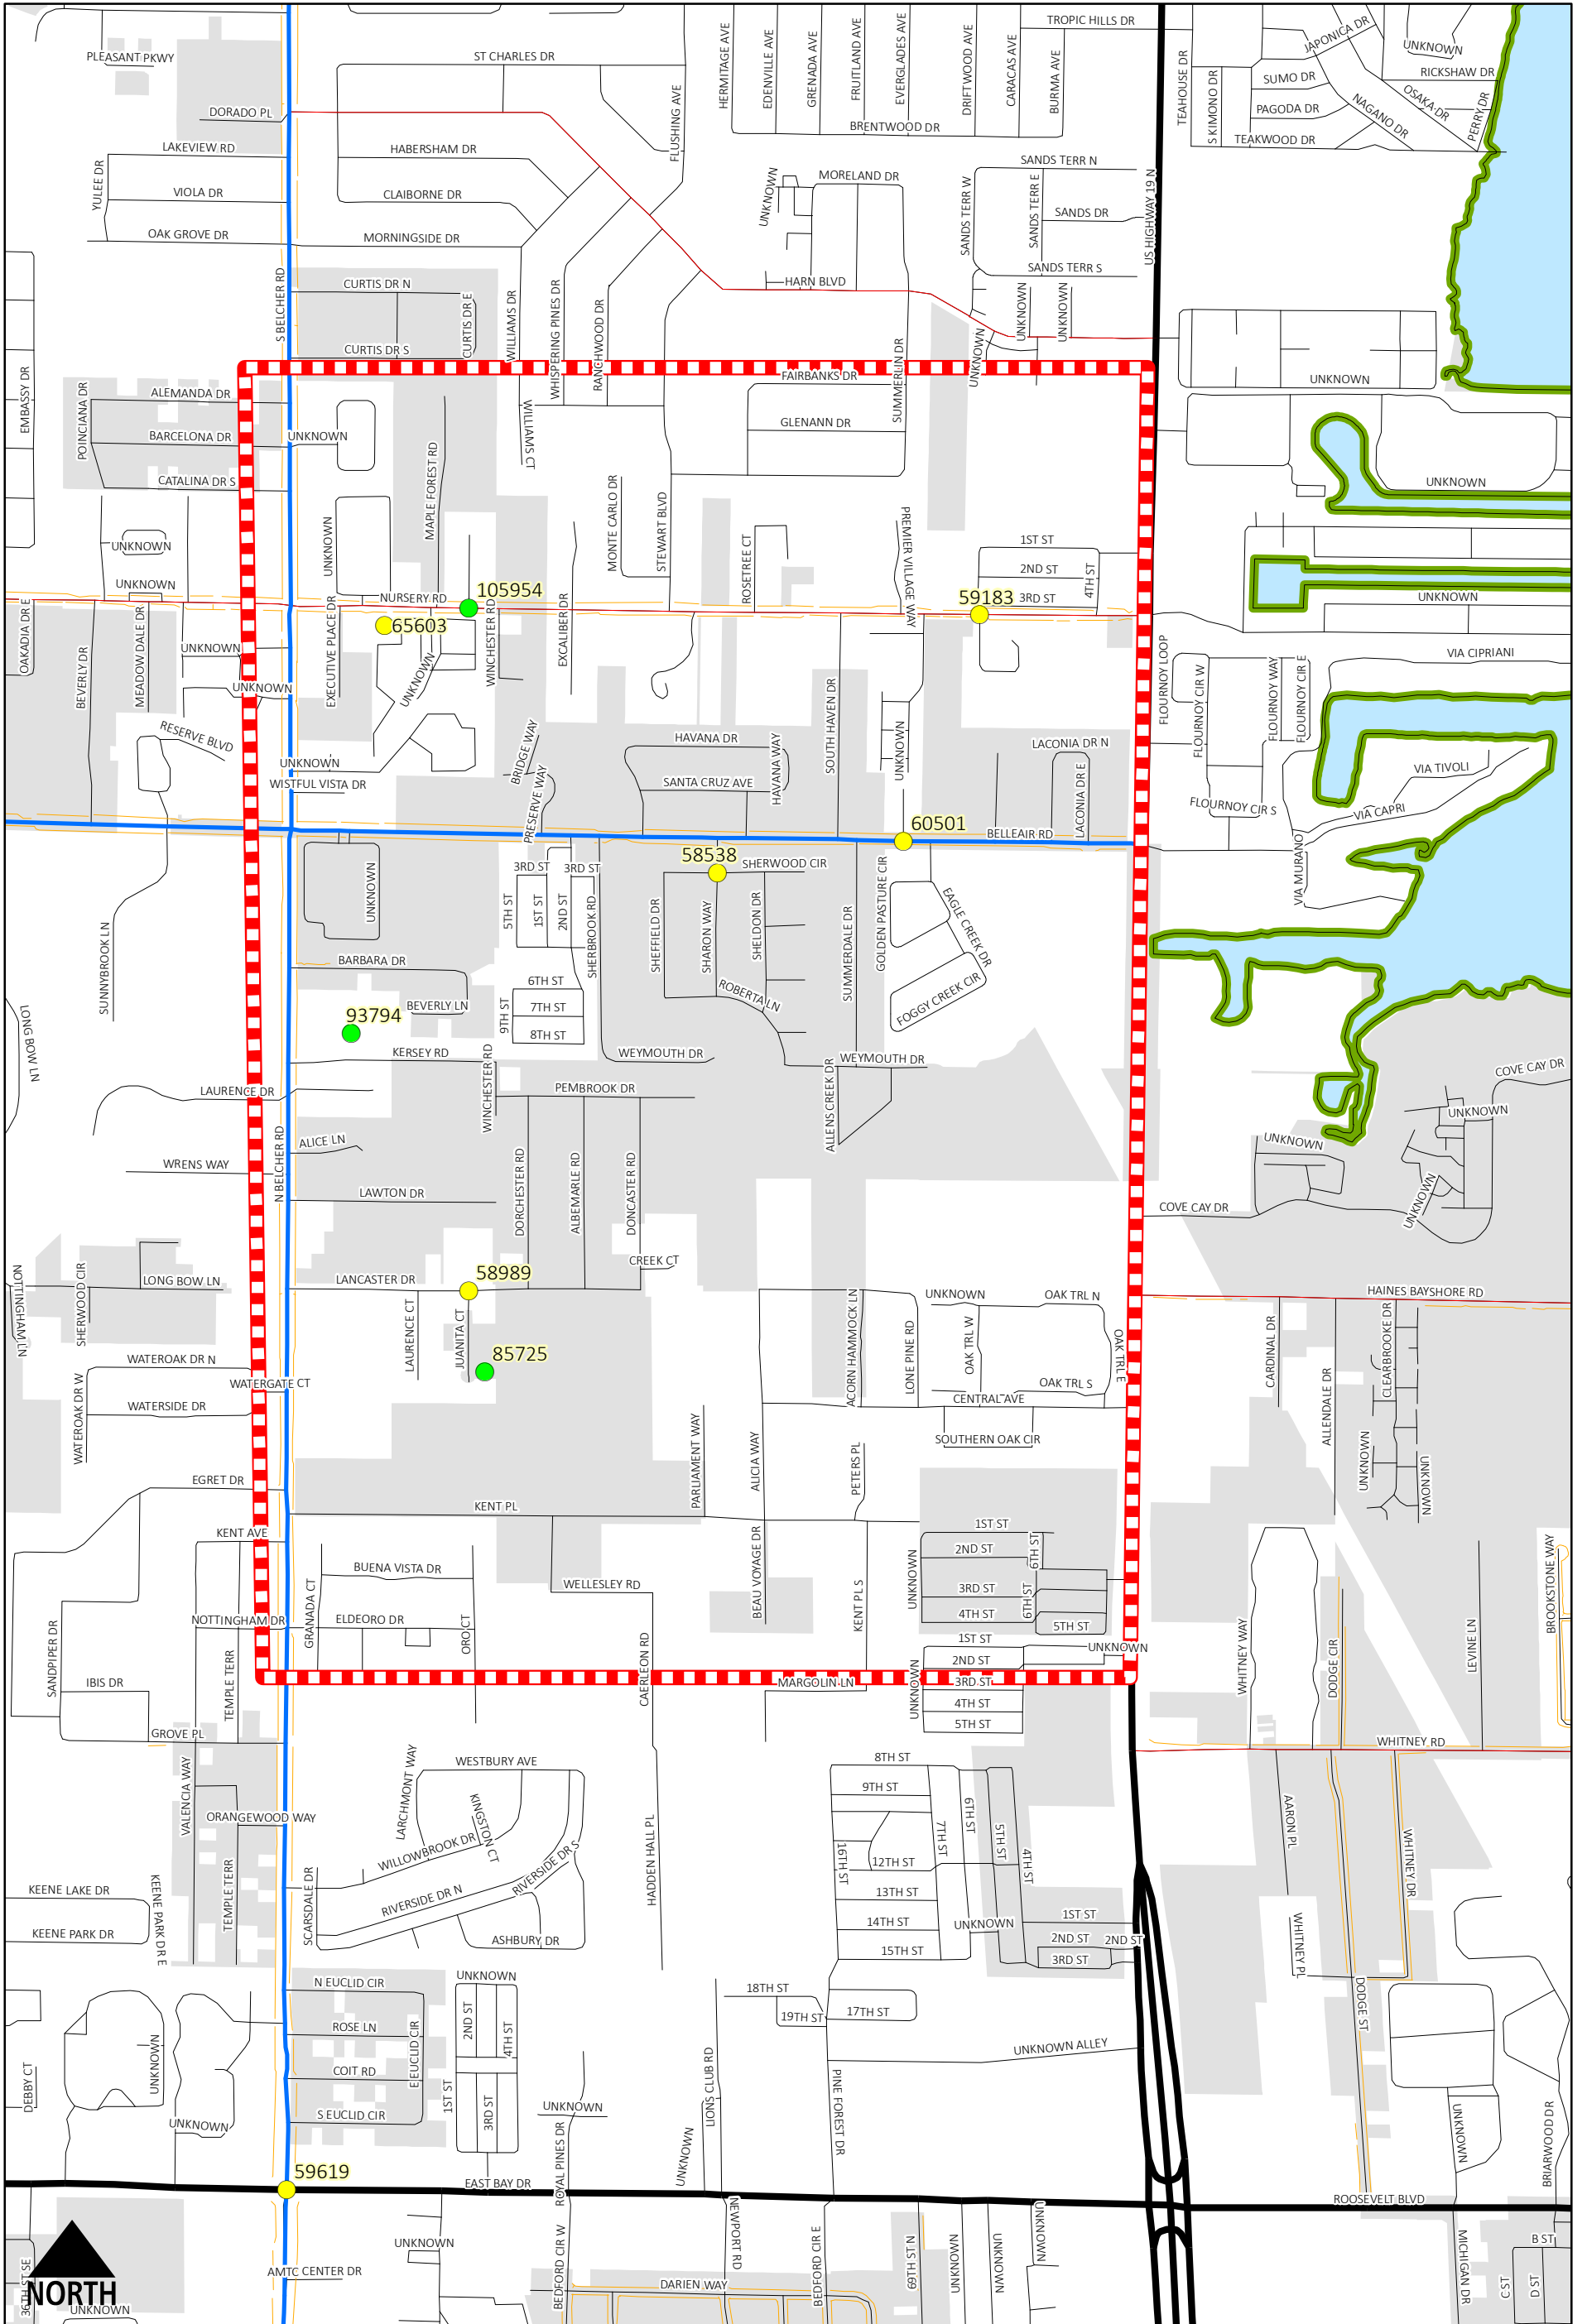

DISTRICT 3 CONTRACTUAL WORK ZONE 2

Updated - Reflects Active SRs as of 5-5-2021

D3-2