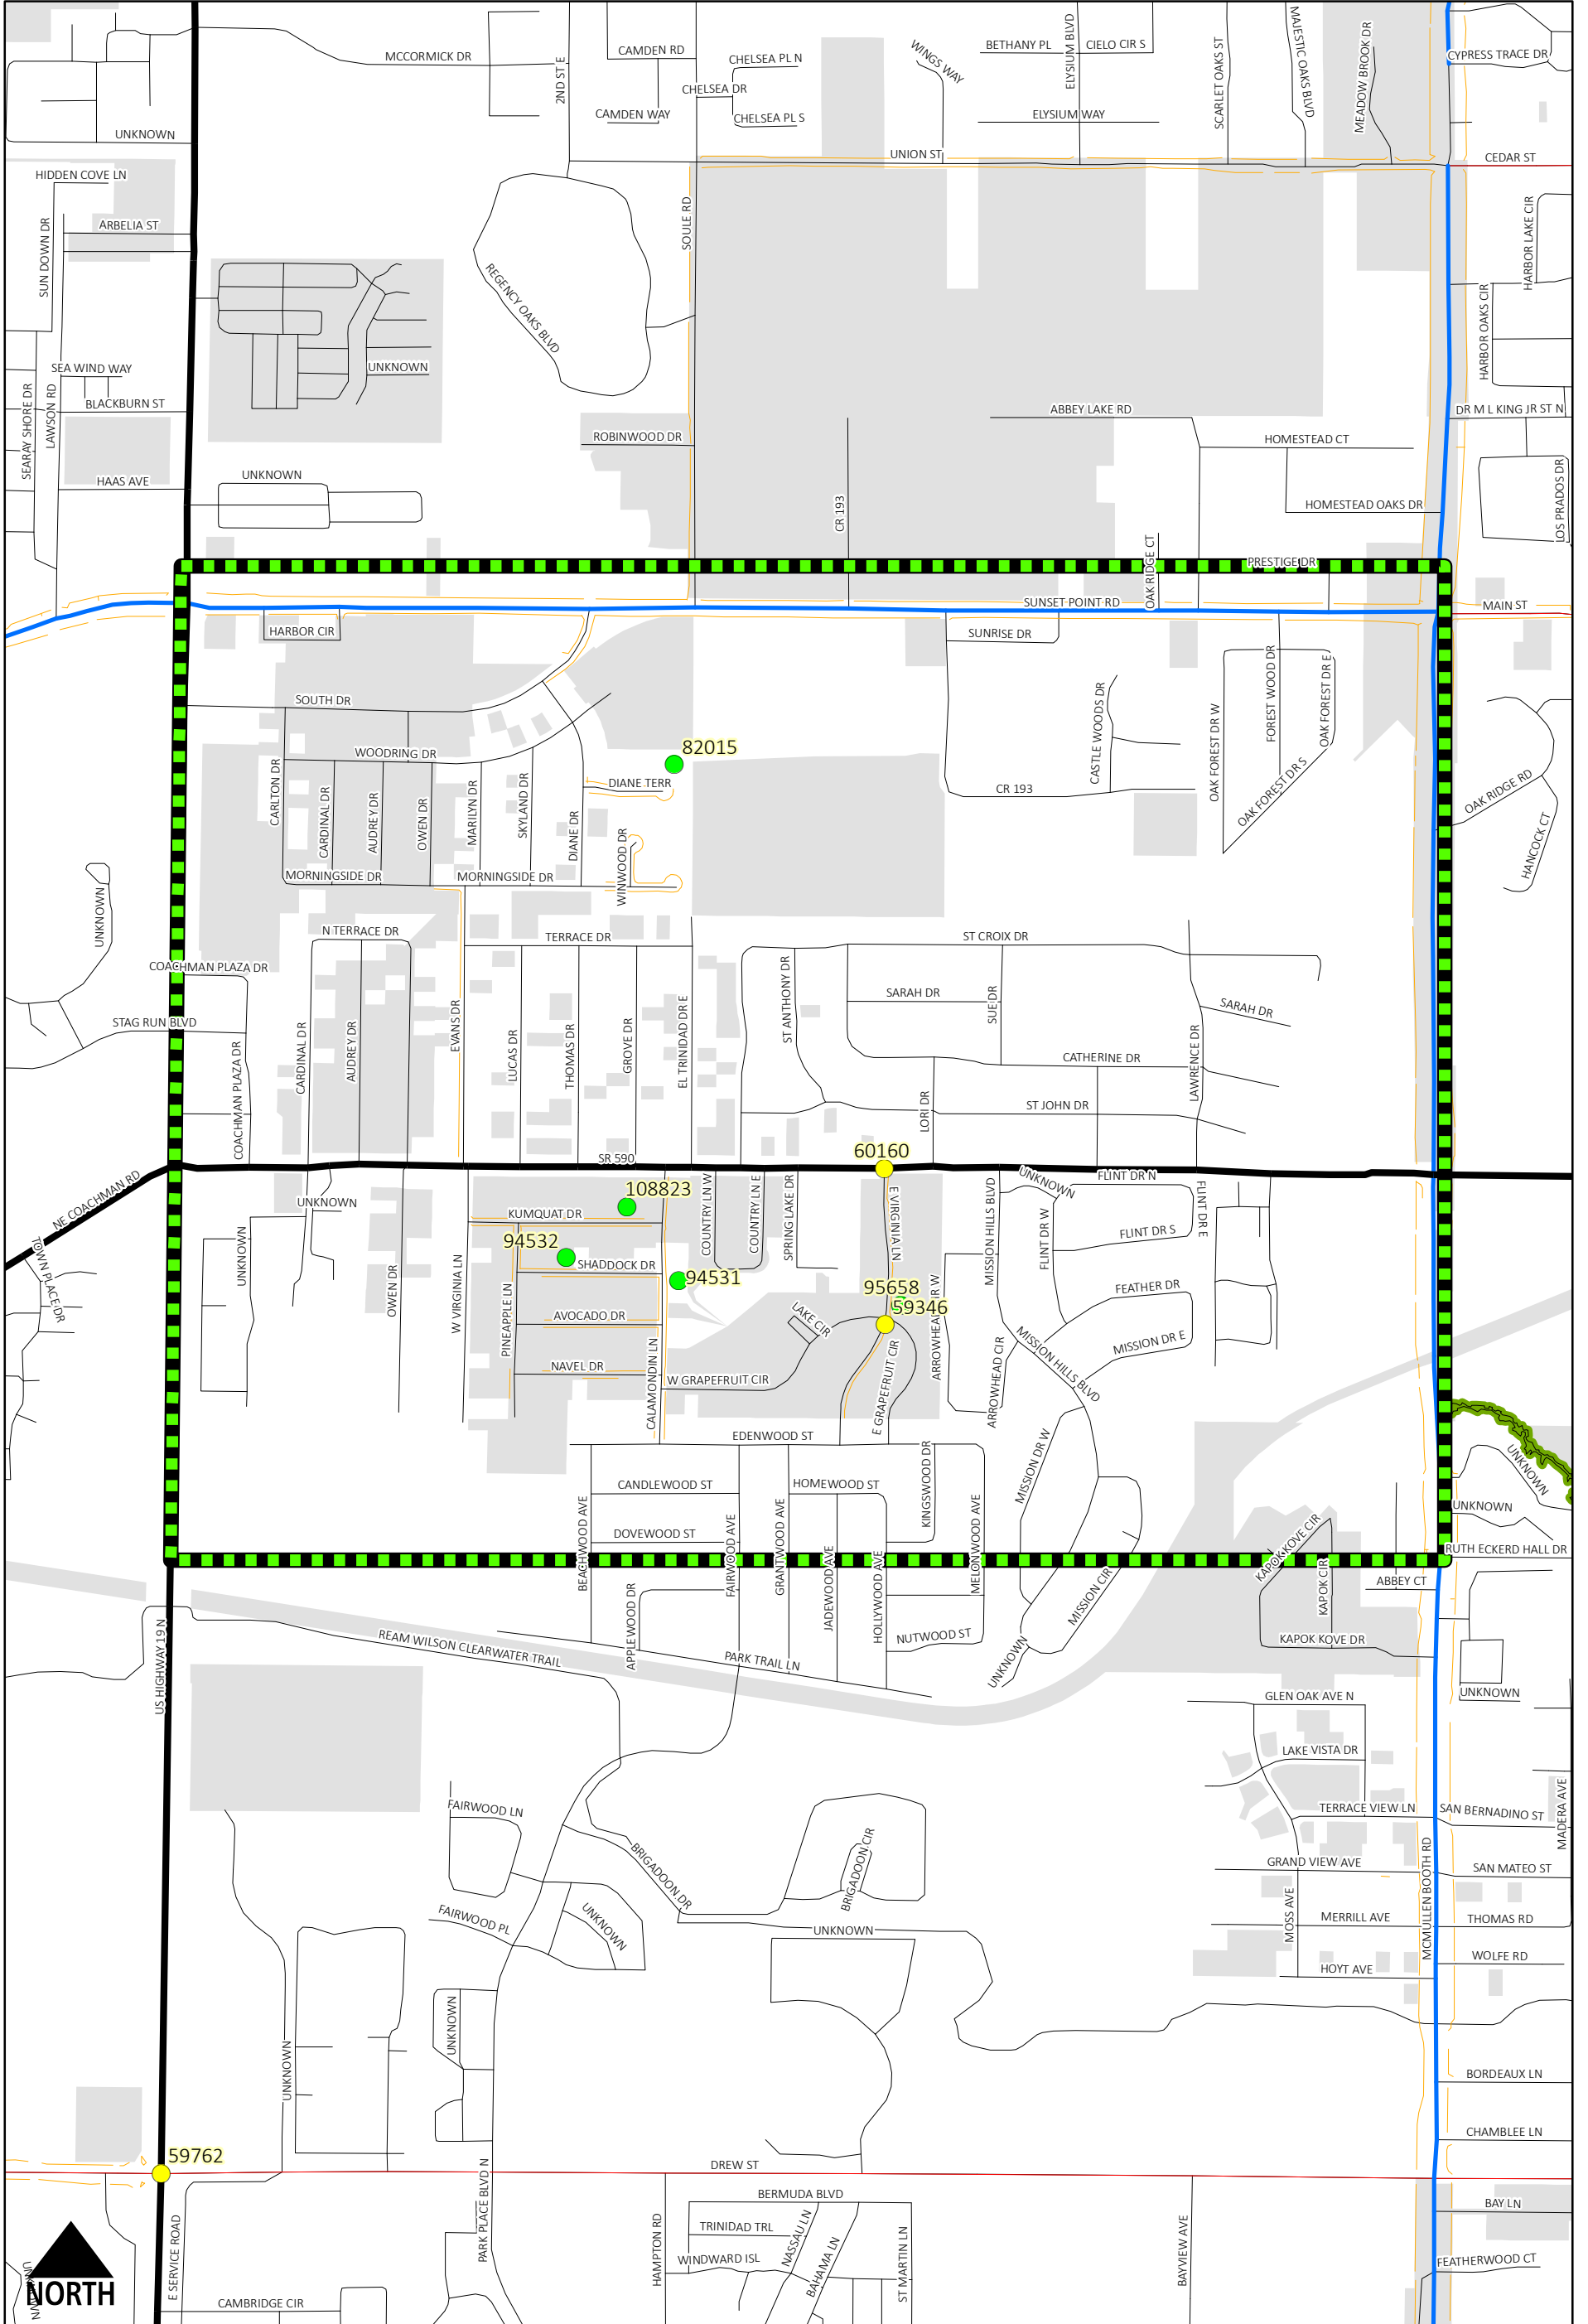

DISTRICT 3 CONTRACTUAL WORK ZONE 3

Updated - Reflects Active SRs as of 5-5-2021

D3-3