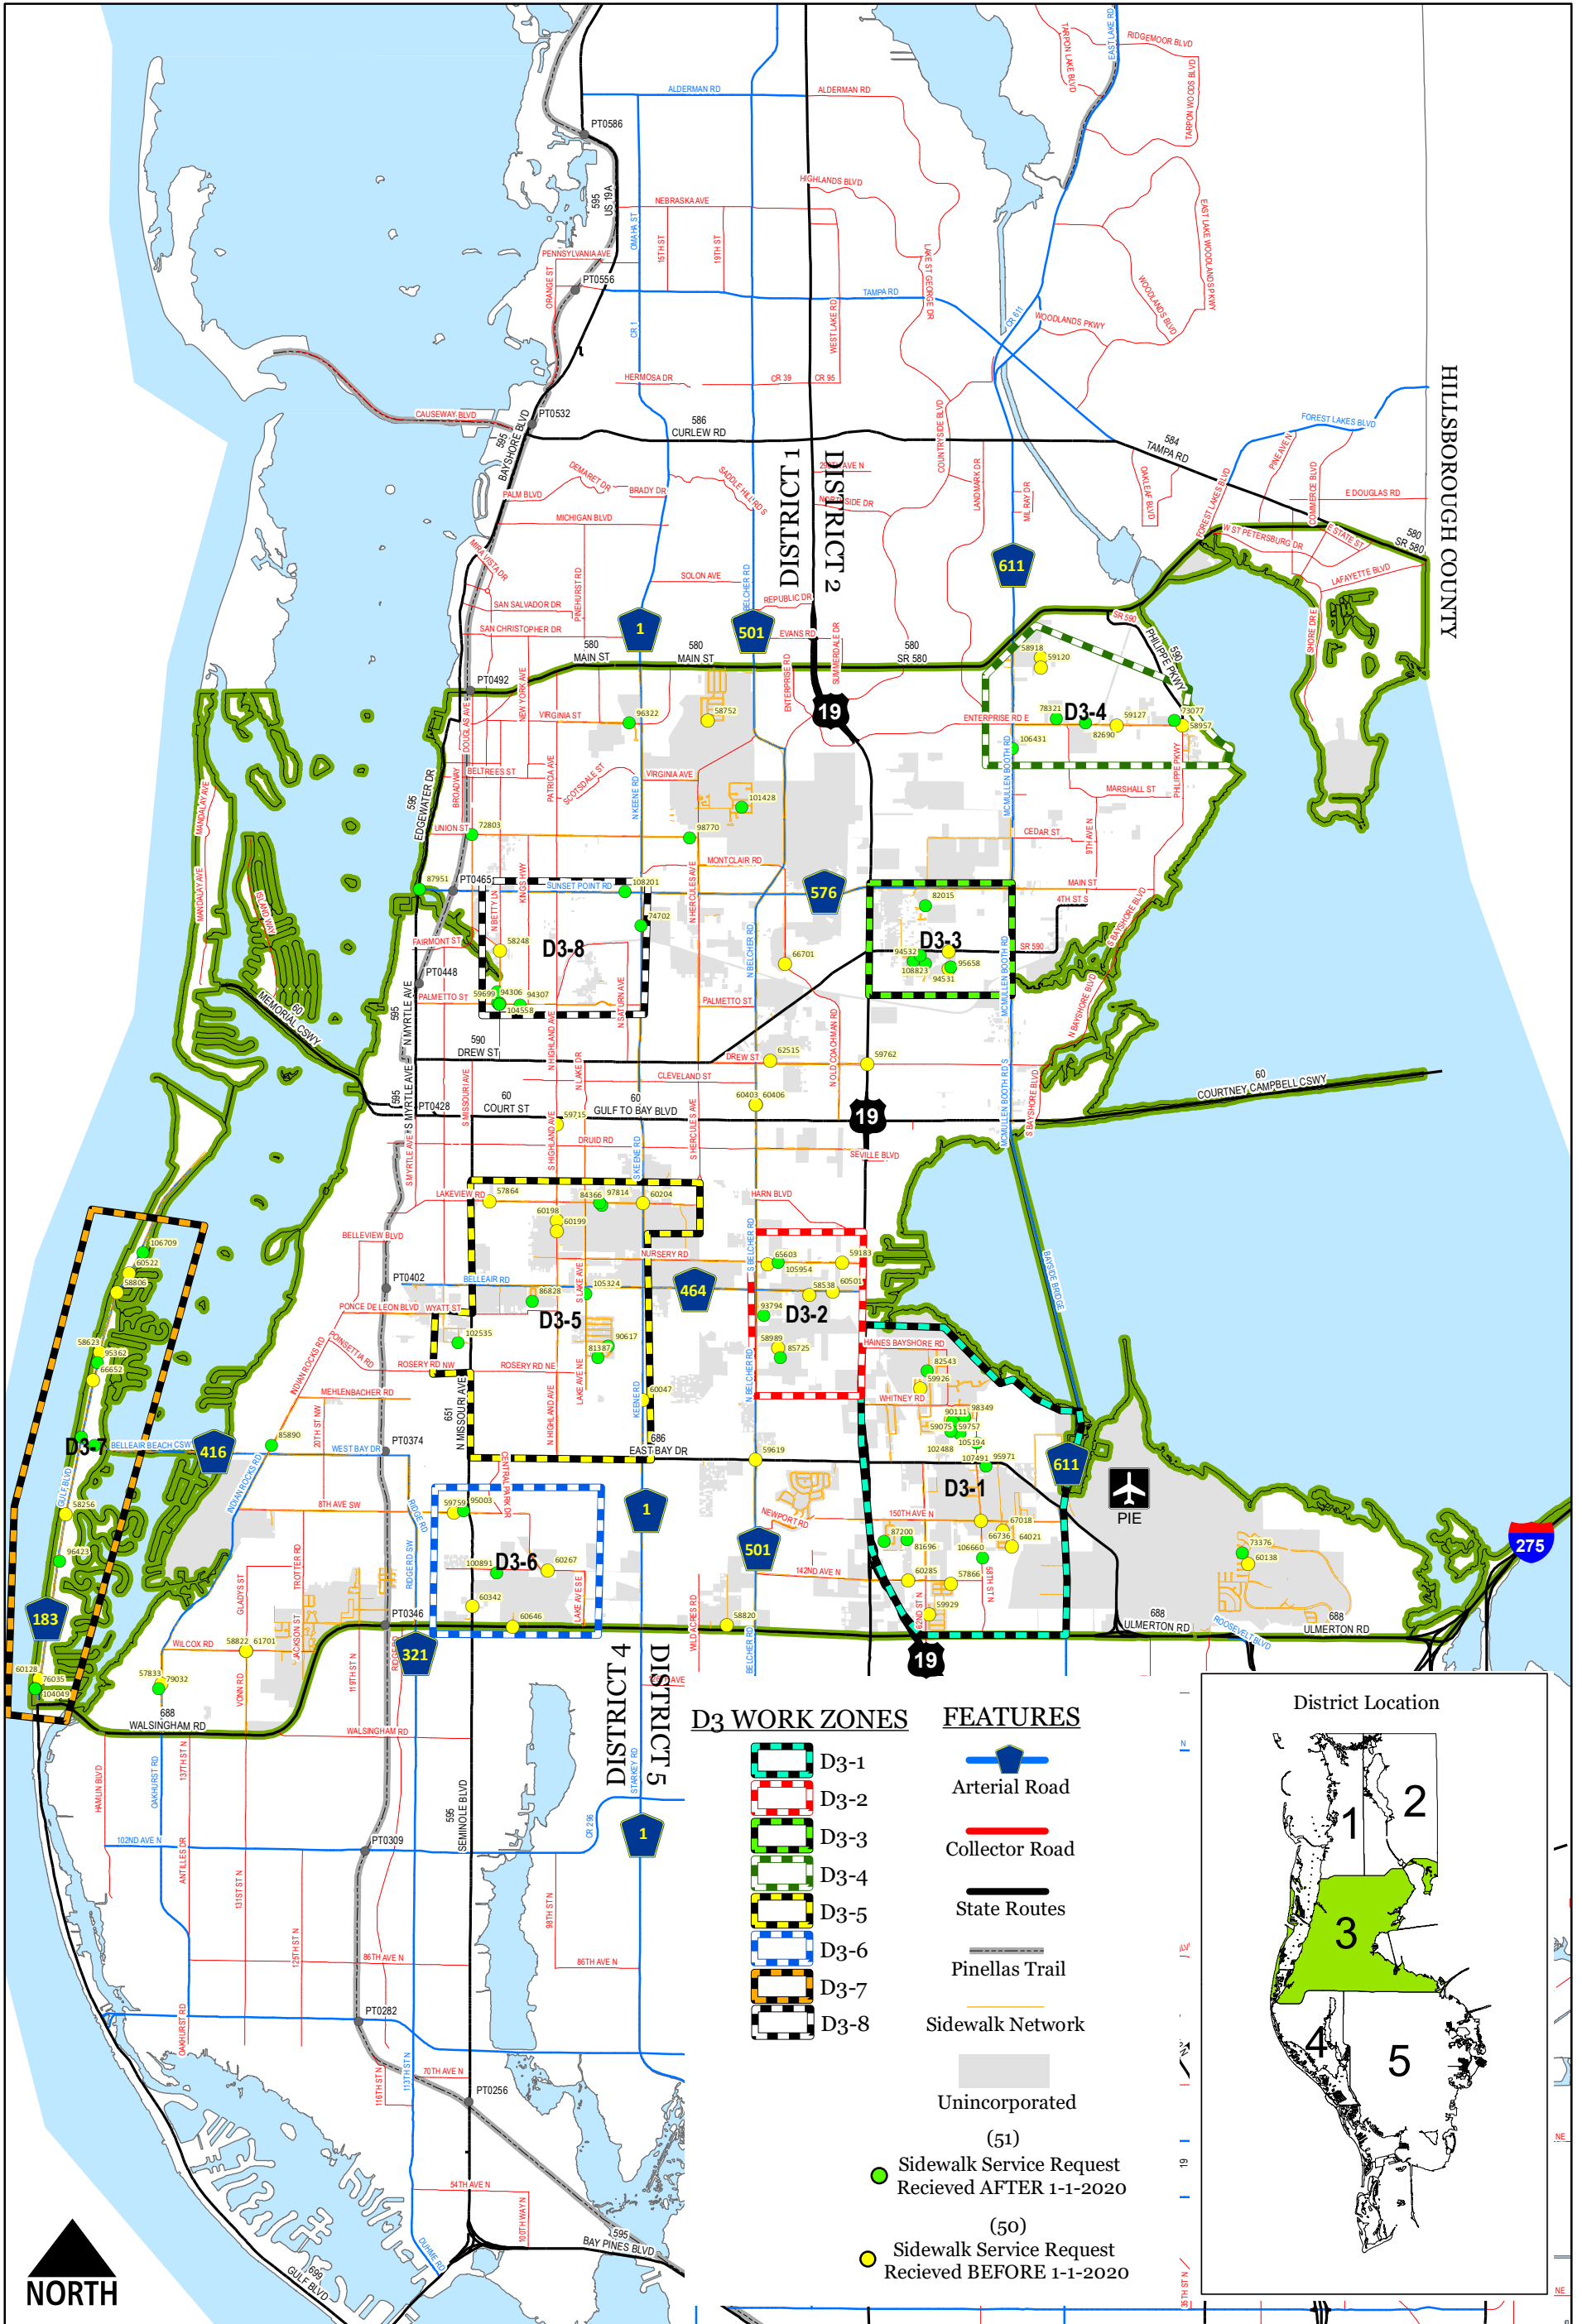

DISTRICT 3 CONTRACTUAL WORK ZONES

Updated - Reflects Active SRs as of 5-5-2021

D3

D3 WORK ZONES

- D3-1
- D3-2
- D3-3
- D3-4
- D3-5
- D3-6
- D3-7
- D3-8

FEATURES

- Arterial Road
- Collector Road
- State Routes
- Pinellas Trail
- Sidewalk Network
- Unincorporated
- Sidewalk Service Request Received AFTER 1-1-2020
- Sidewalk Service Request Received BEFORE 1-1-2020