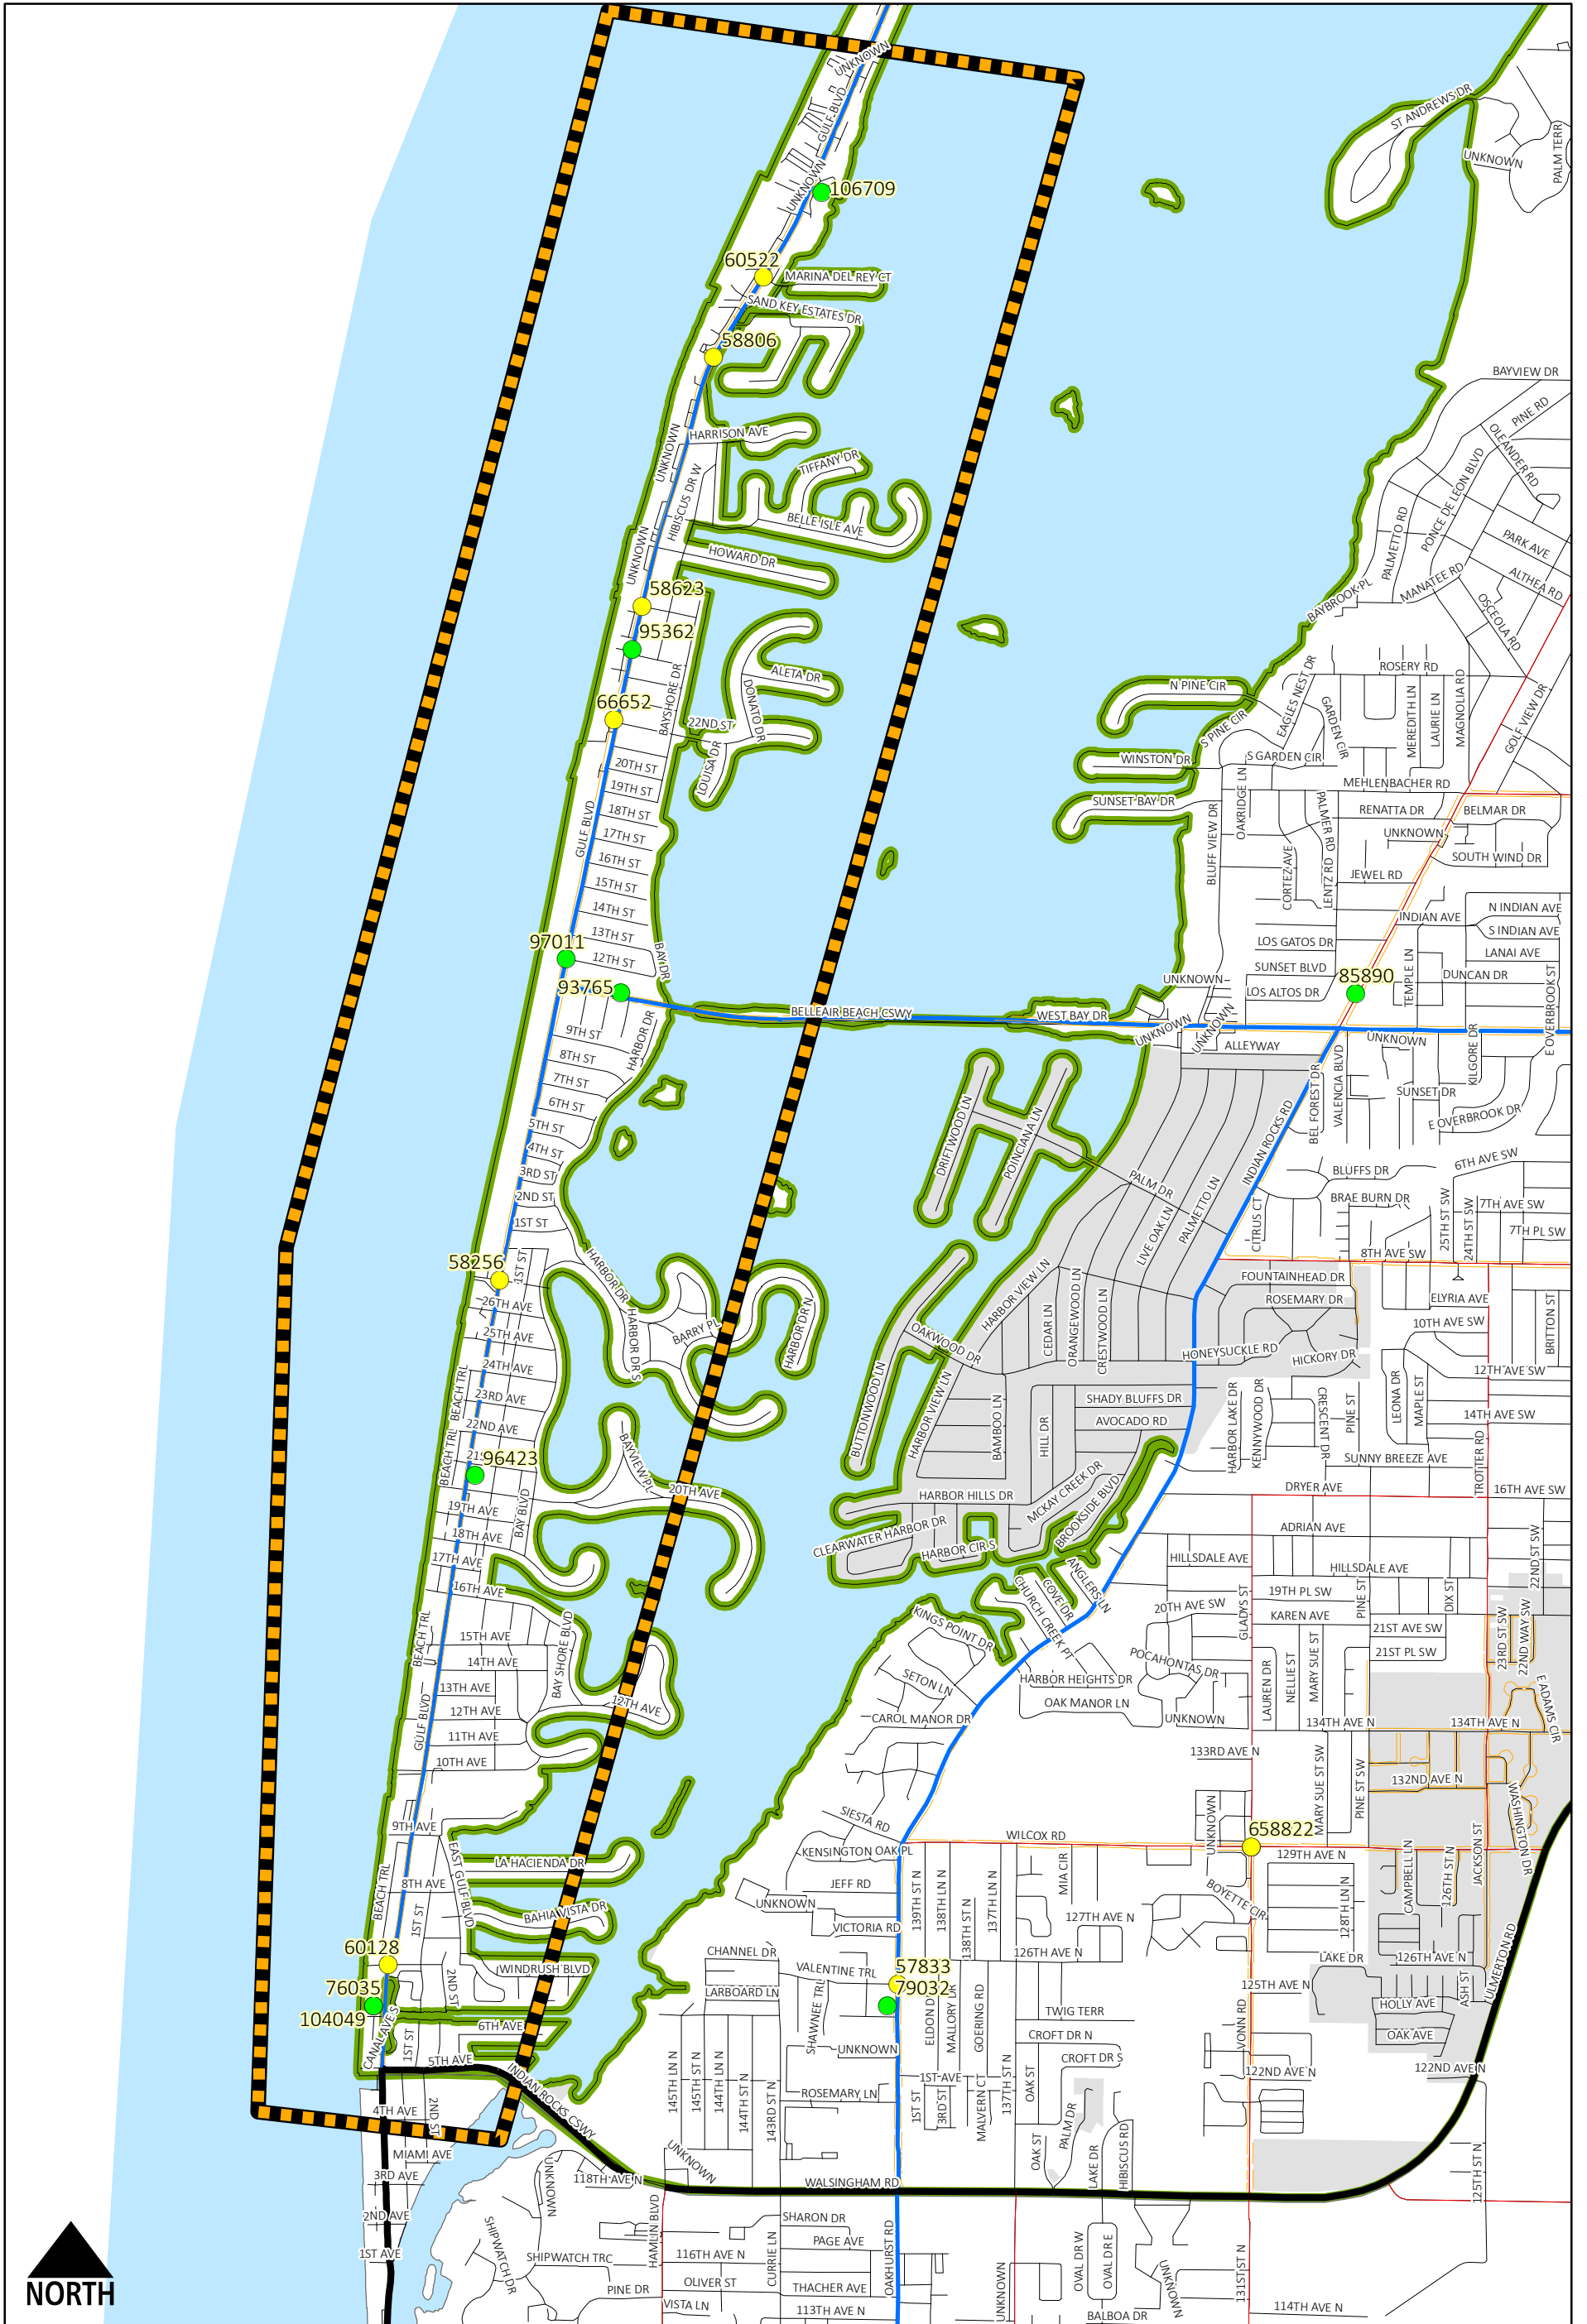

DISTRICT 3 CONTRACTUAL WORK ZONE 7

Updated - Reflects Active SRs as of 5-5-2021

D3-7