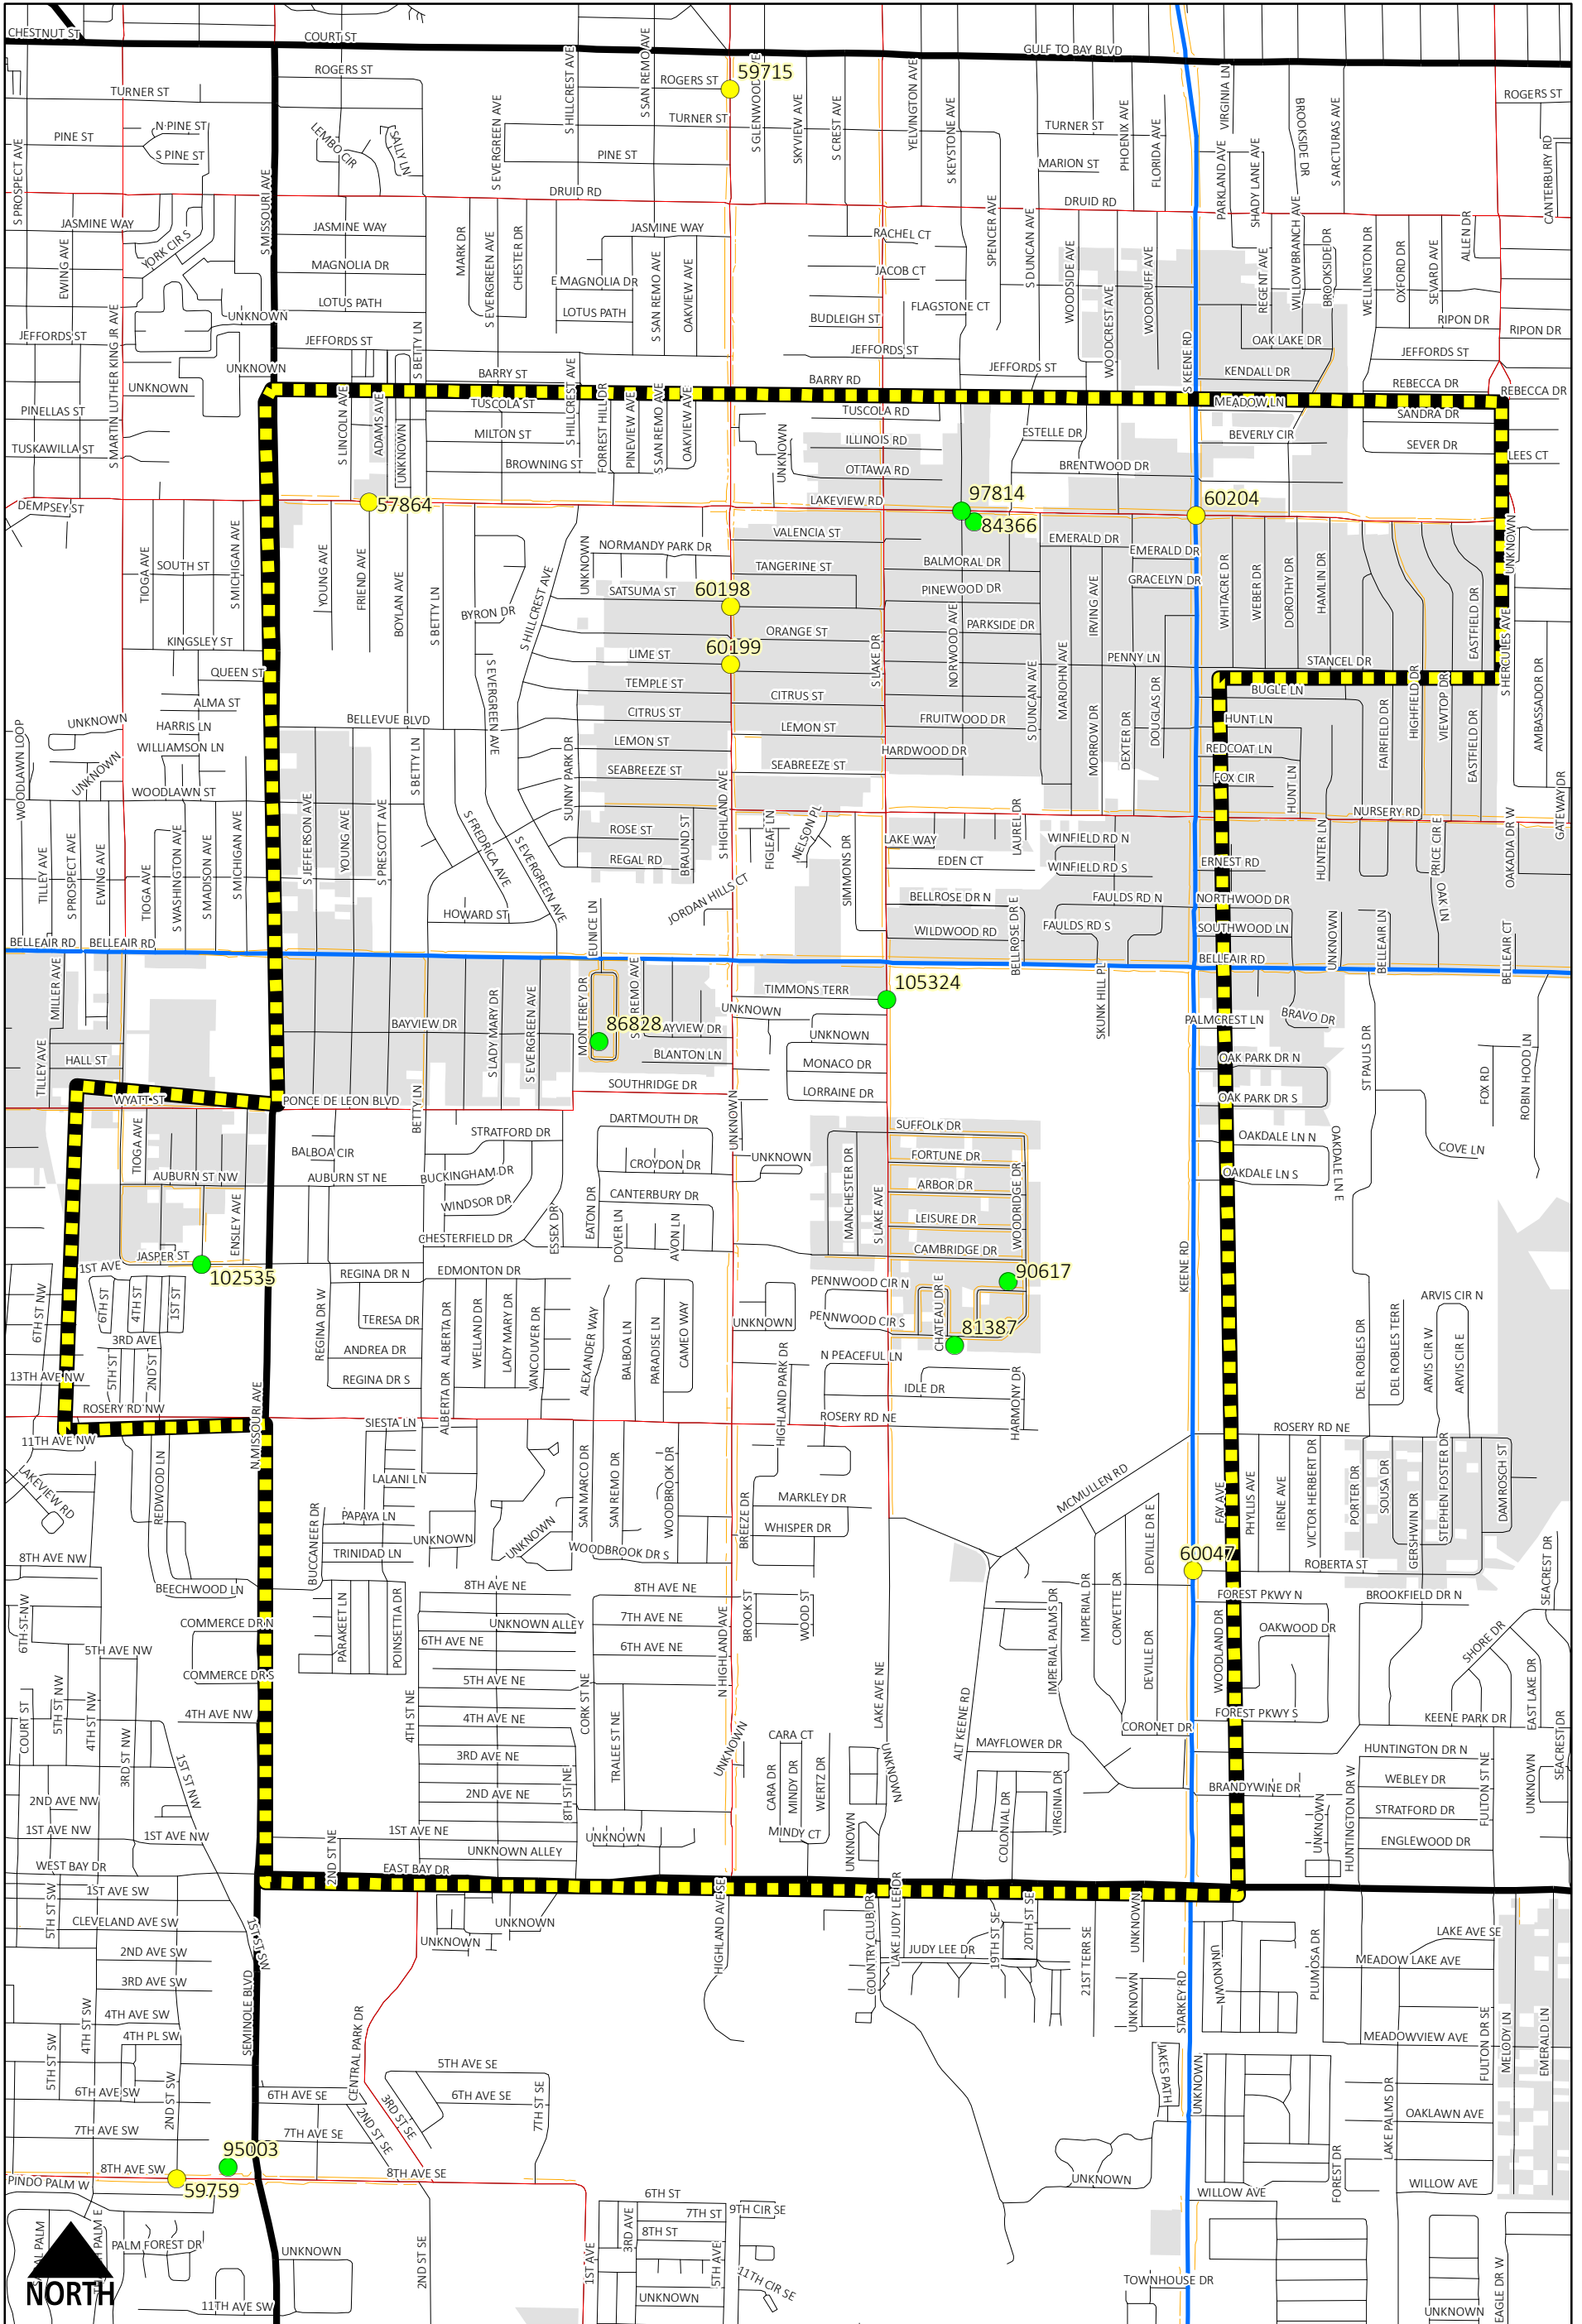

DISTRICT 3 CONTRACTUAL WORK ZONE 5

Updated - Reflects Active SRs as of 5-5-2021

D3-5