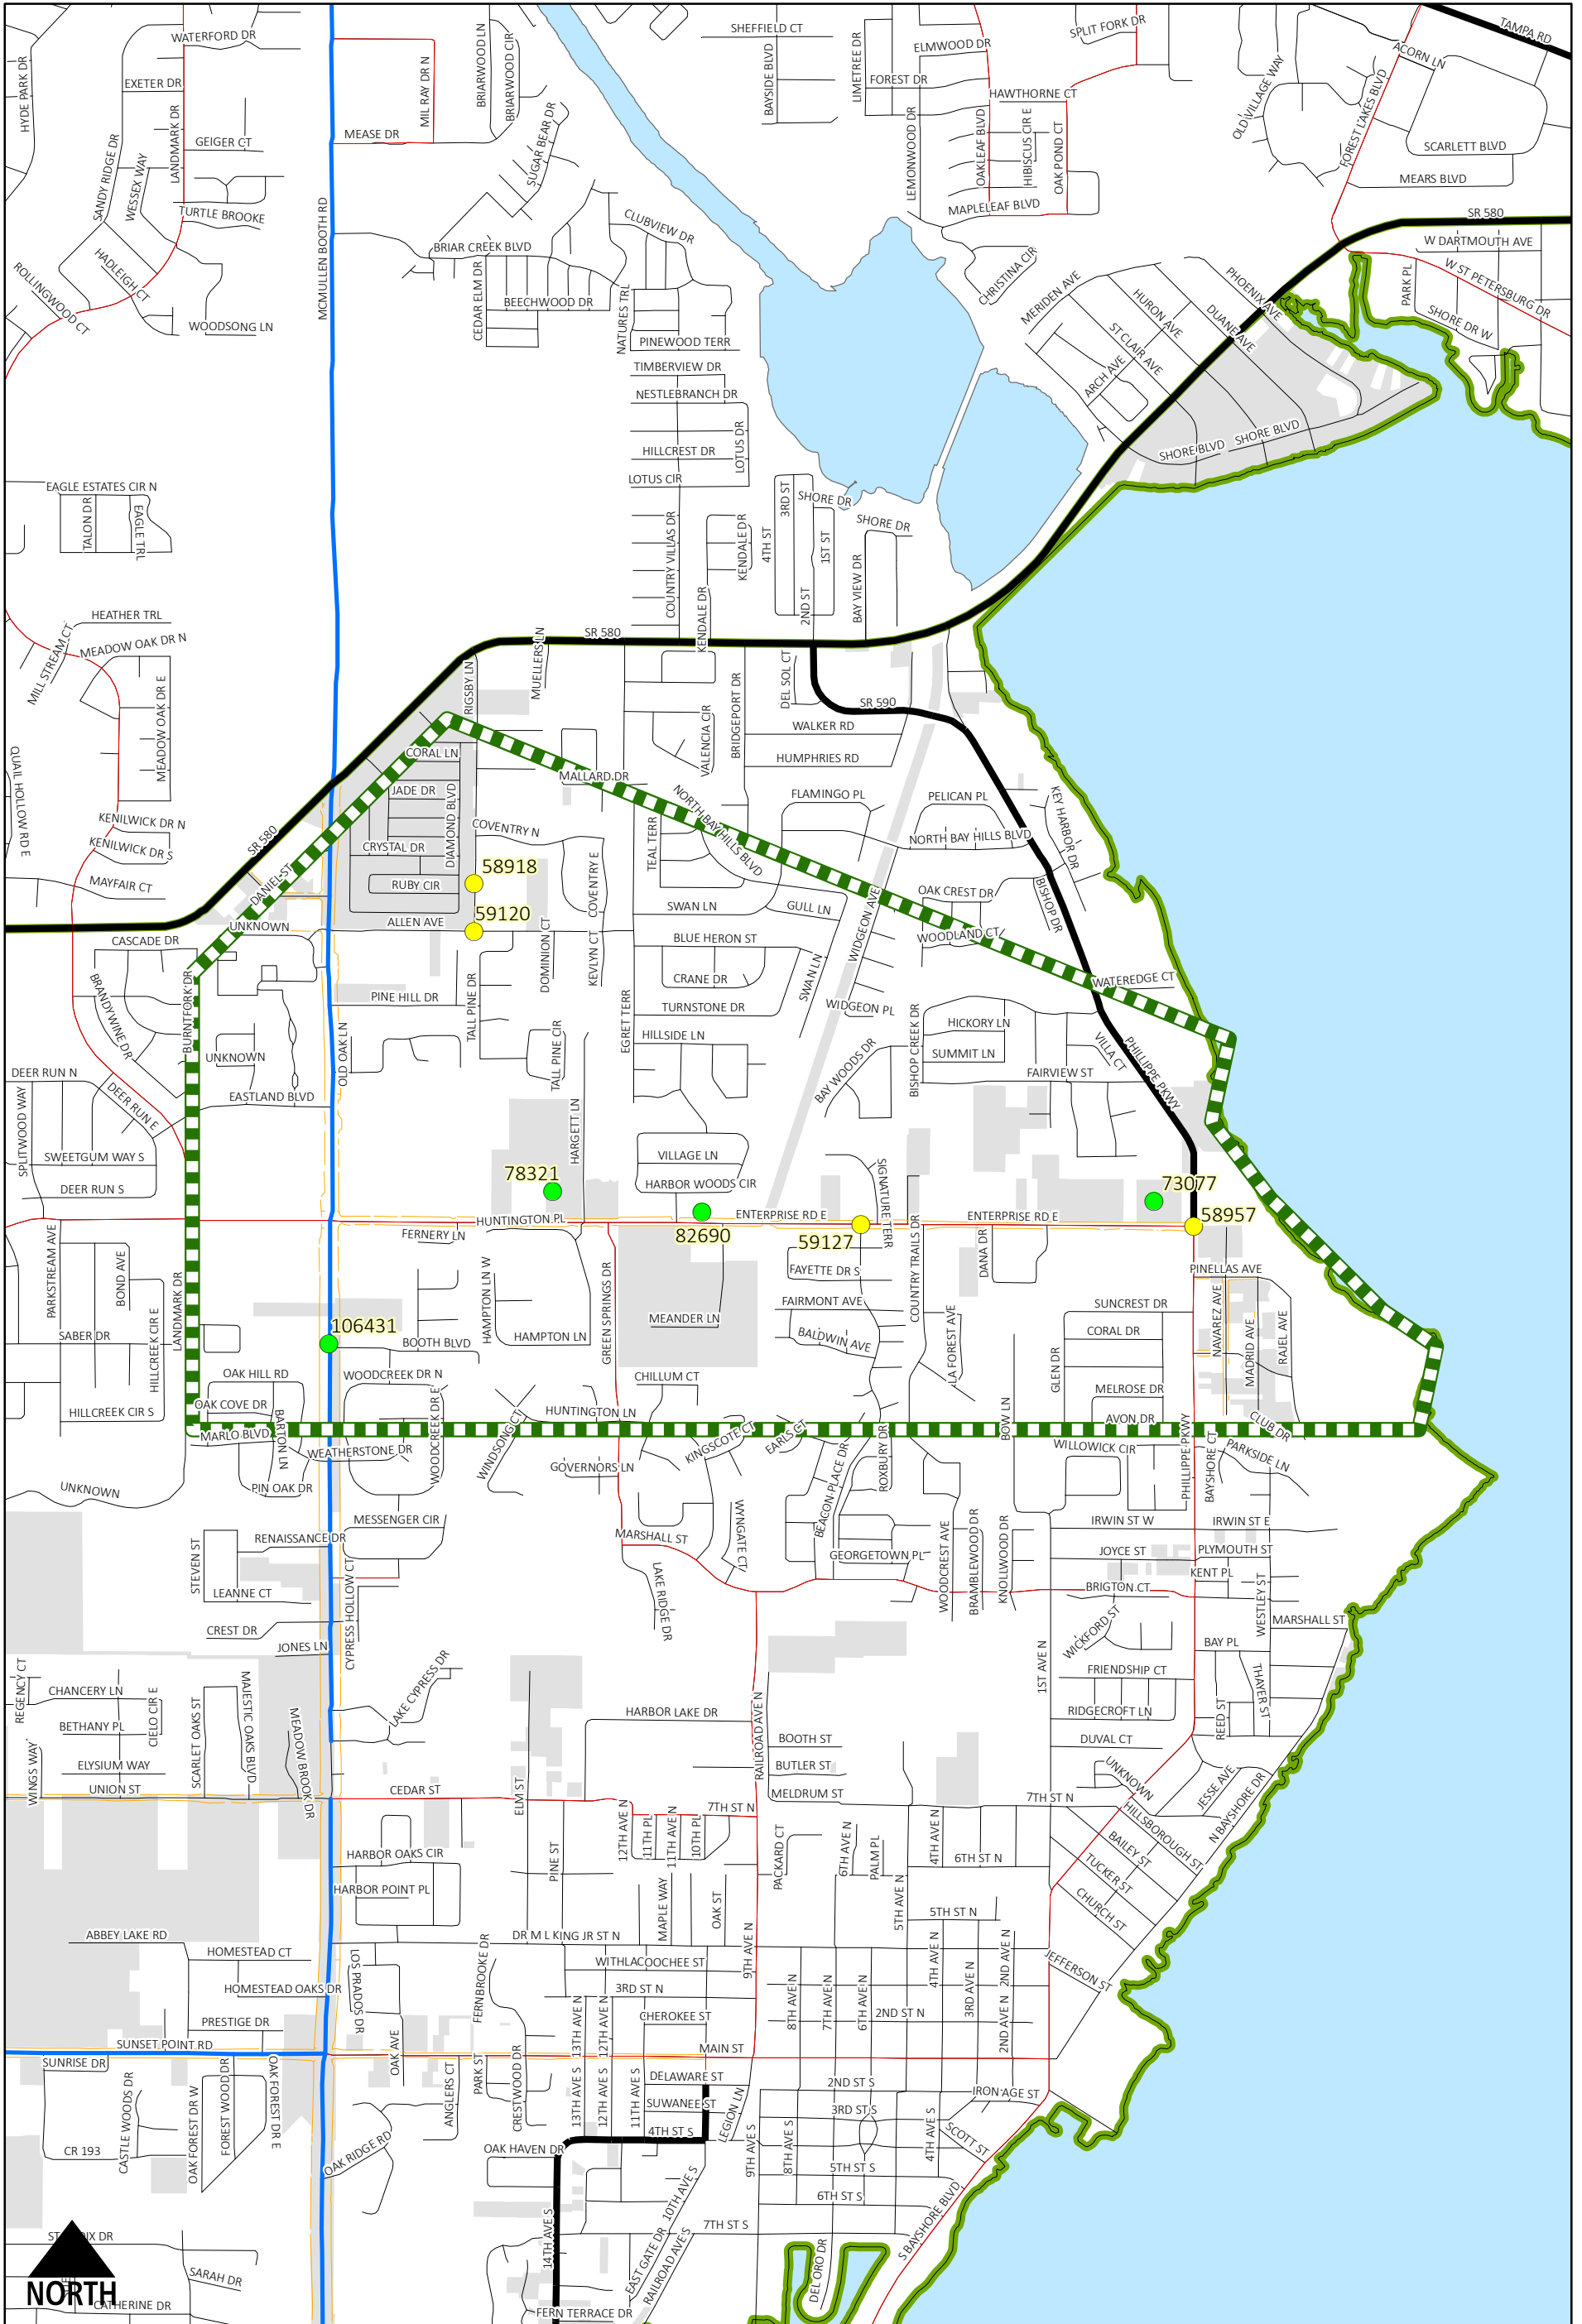

DISTRICT 3 CONTRACTUAL WORK ZONE 4

Updated - Reflects Active SRs as of 5-5-2021

D3-4