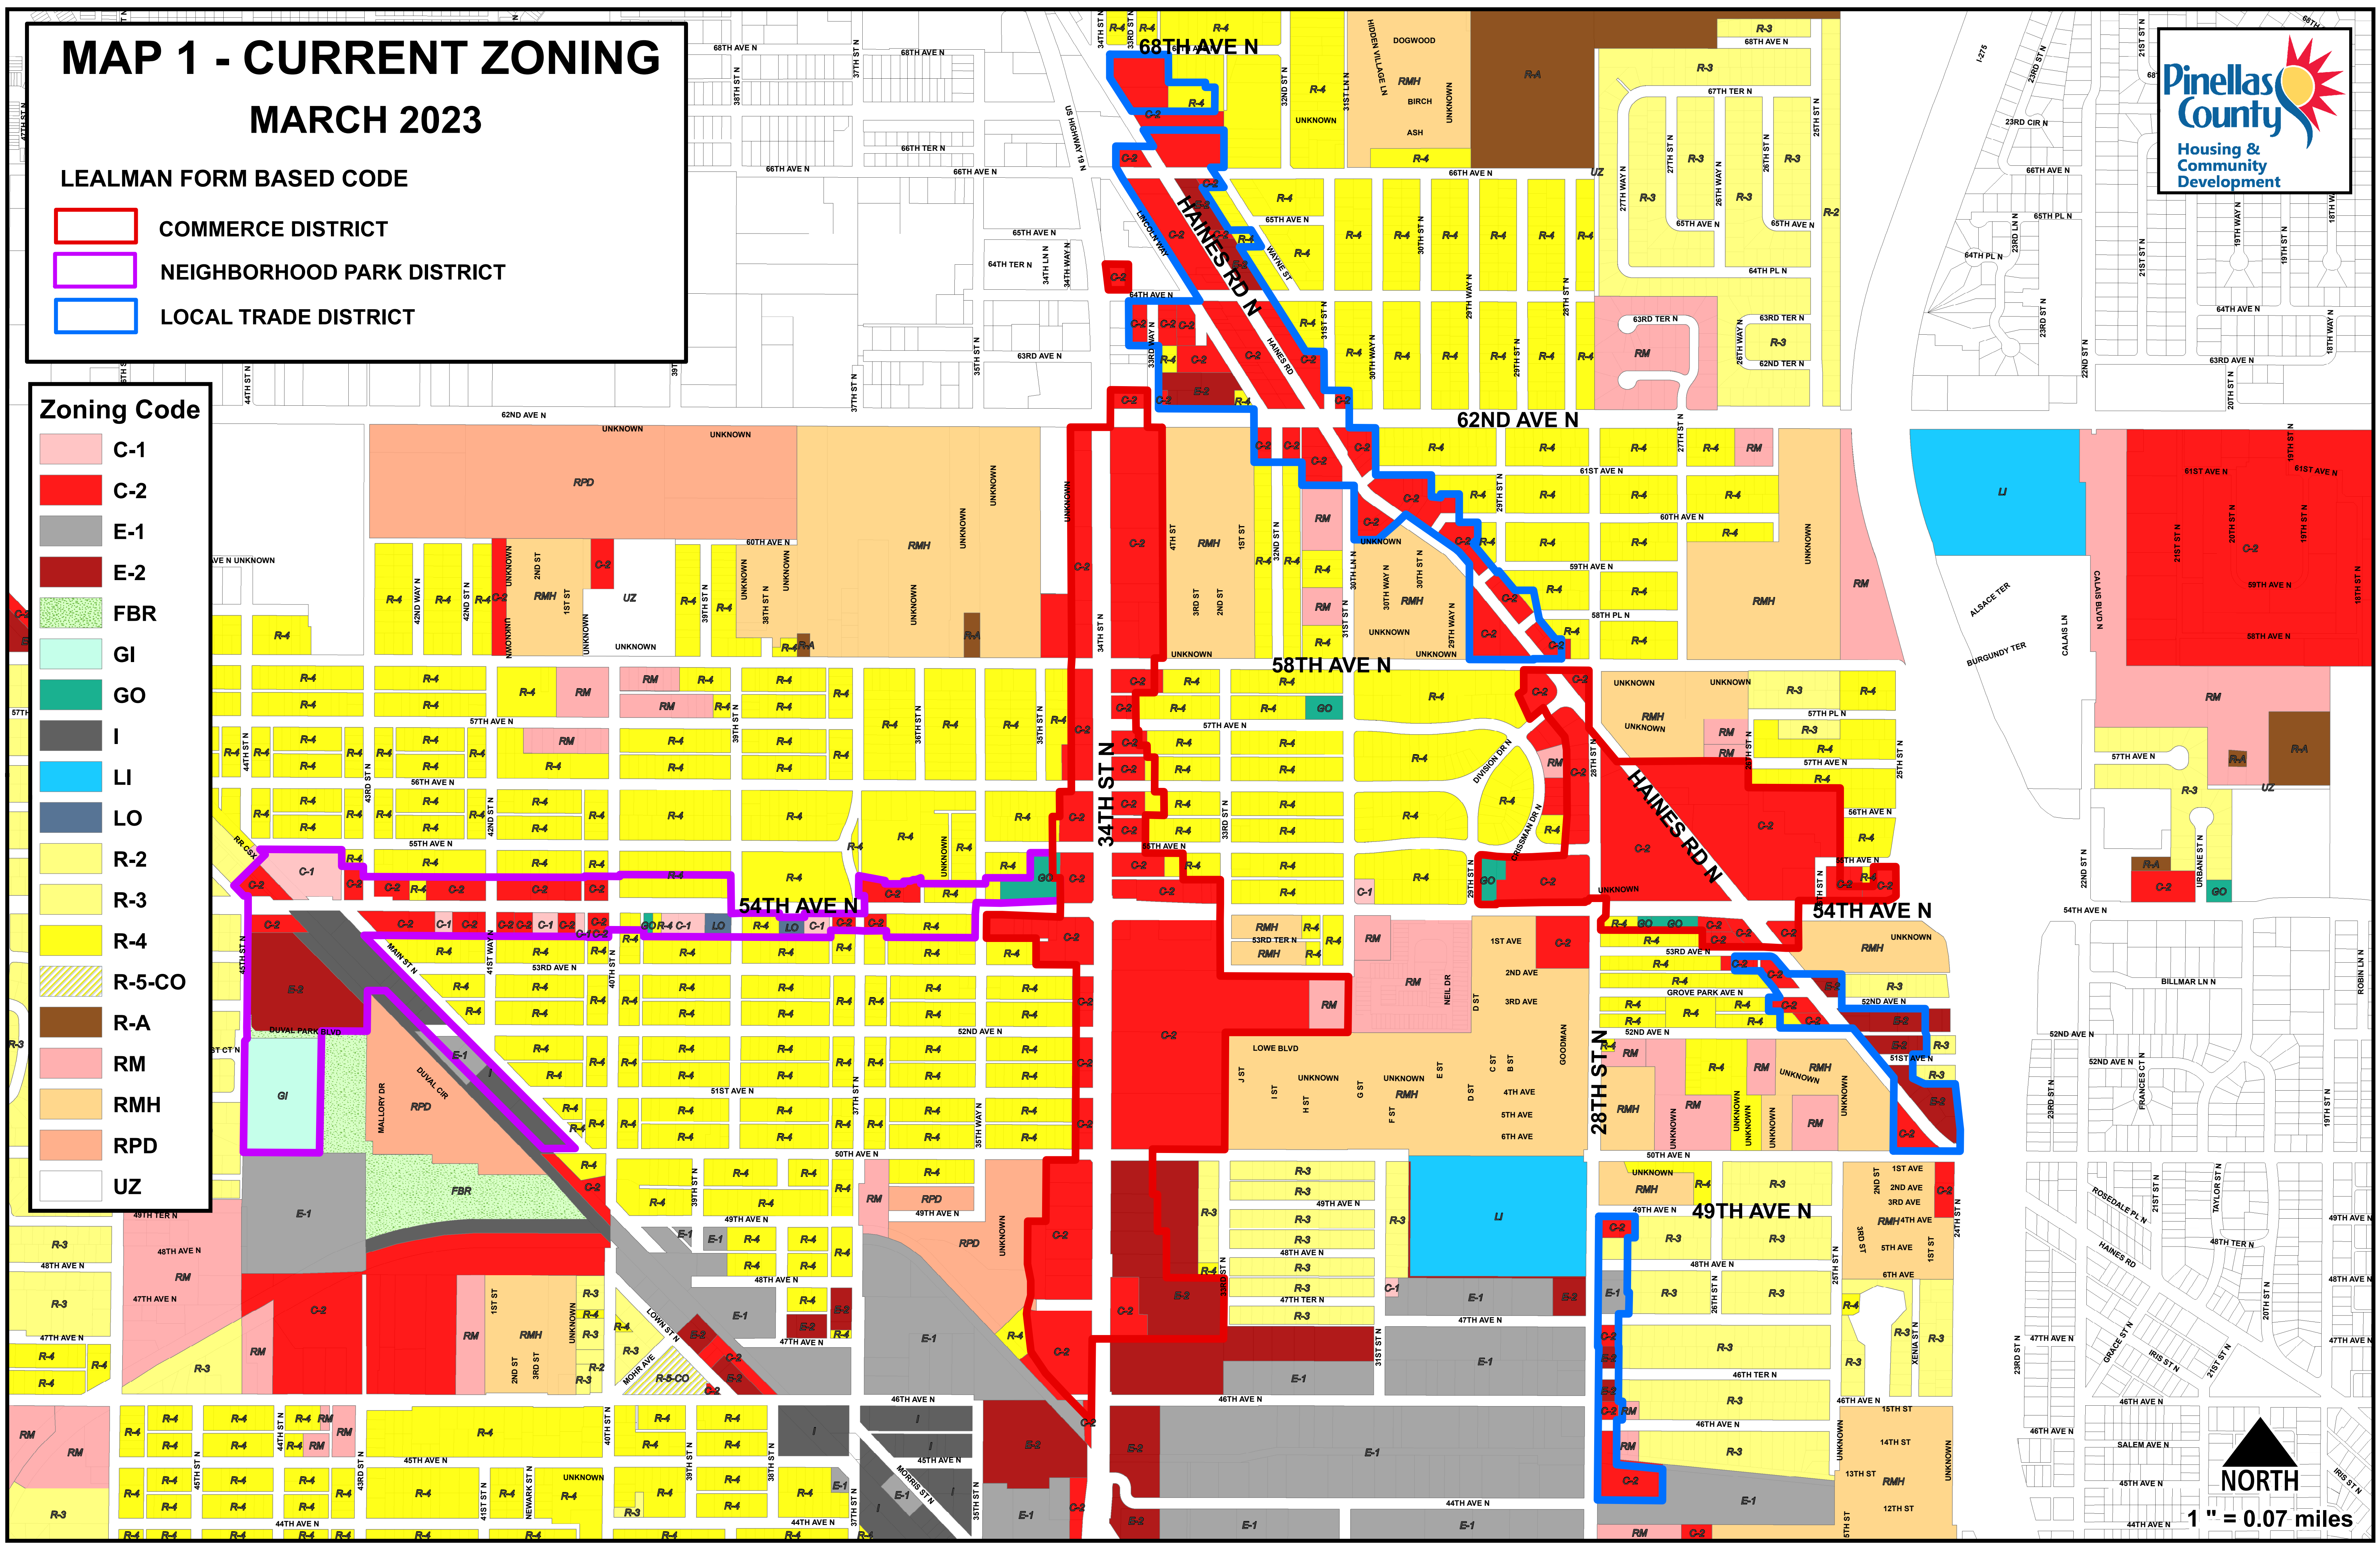

LEALMAN FORM BASED CODE DISTRICT

MARCH 2023

 NEIGHBORHOOD PARK DISTRICT

 COMMERCE DISTRICT

 LOCAL TRADE DISTRICT

MAP 1 - CURRENT ZONING

MARCH 2023

LEALMAN FORM BASED CODE

- COMMERCE DISTRICT
- NEIGHBORHOOD PARK DISTRICT
- LOCAL TRADE DISTRICT

Zoning Code

- C-1
- C-2
- E-1
- E-2
- FBR
- GI
- GO
- I
- LI
- LO
- R-2
- R-3
- R-4
- R-5-CO
- R-A
- RM
- RMH
- RPD
- UZ

MAP 2 - PROPOSED ZONING

MARCH 2023

LEALMAN FORM BASED CODE

- COMMERCE DISTRICT
- NEIGHBORHOOD PARK DISTRICT
- LOCAL TRADE DISTRICT
- PROPOSED LEALMAN FORM BASED CODE ZONING (L-FBC)

Zoning Code

- C-1
- C-2
- E-1
- E-2
- FBR
- GI
- GO
- I
- LI
- LO
- R-2
- R-3
- R-4
- R-5-CO
- R-A
- RM
- RMH
- RPD
- UZ