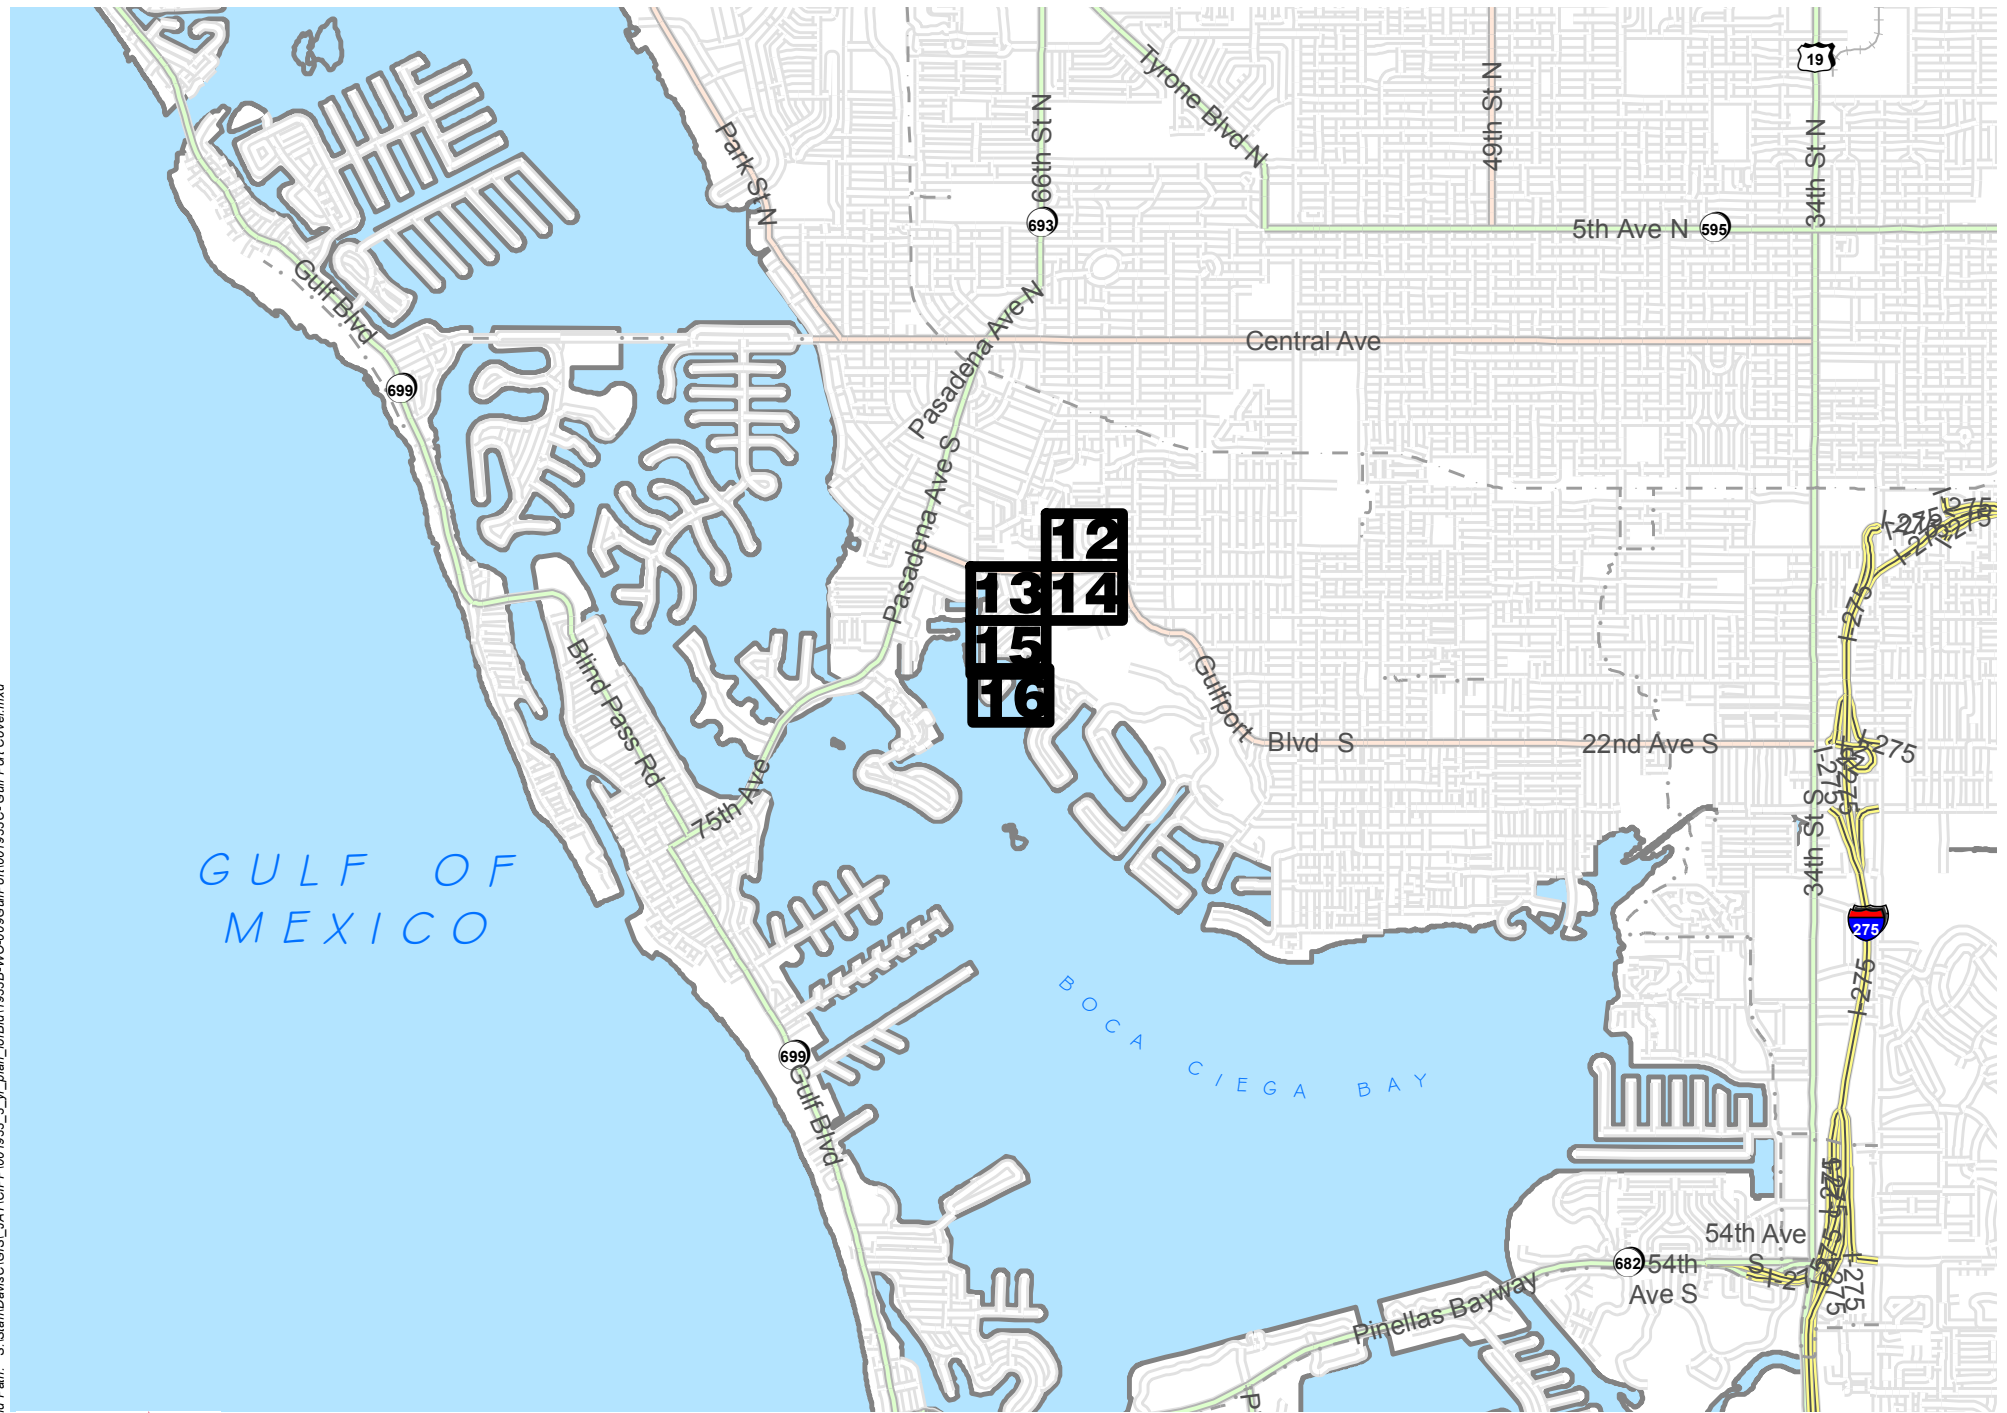

CIPP Lining 001933C - Gulfport

MAP INDEX