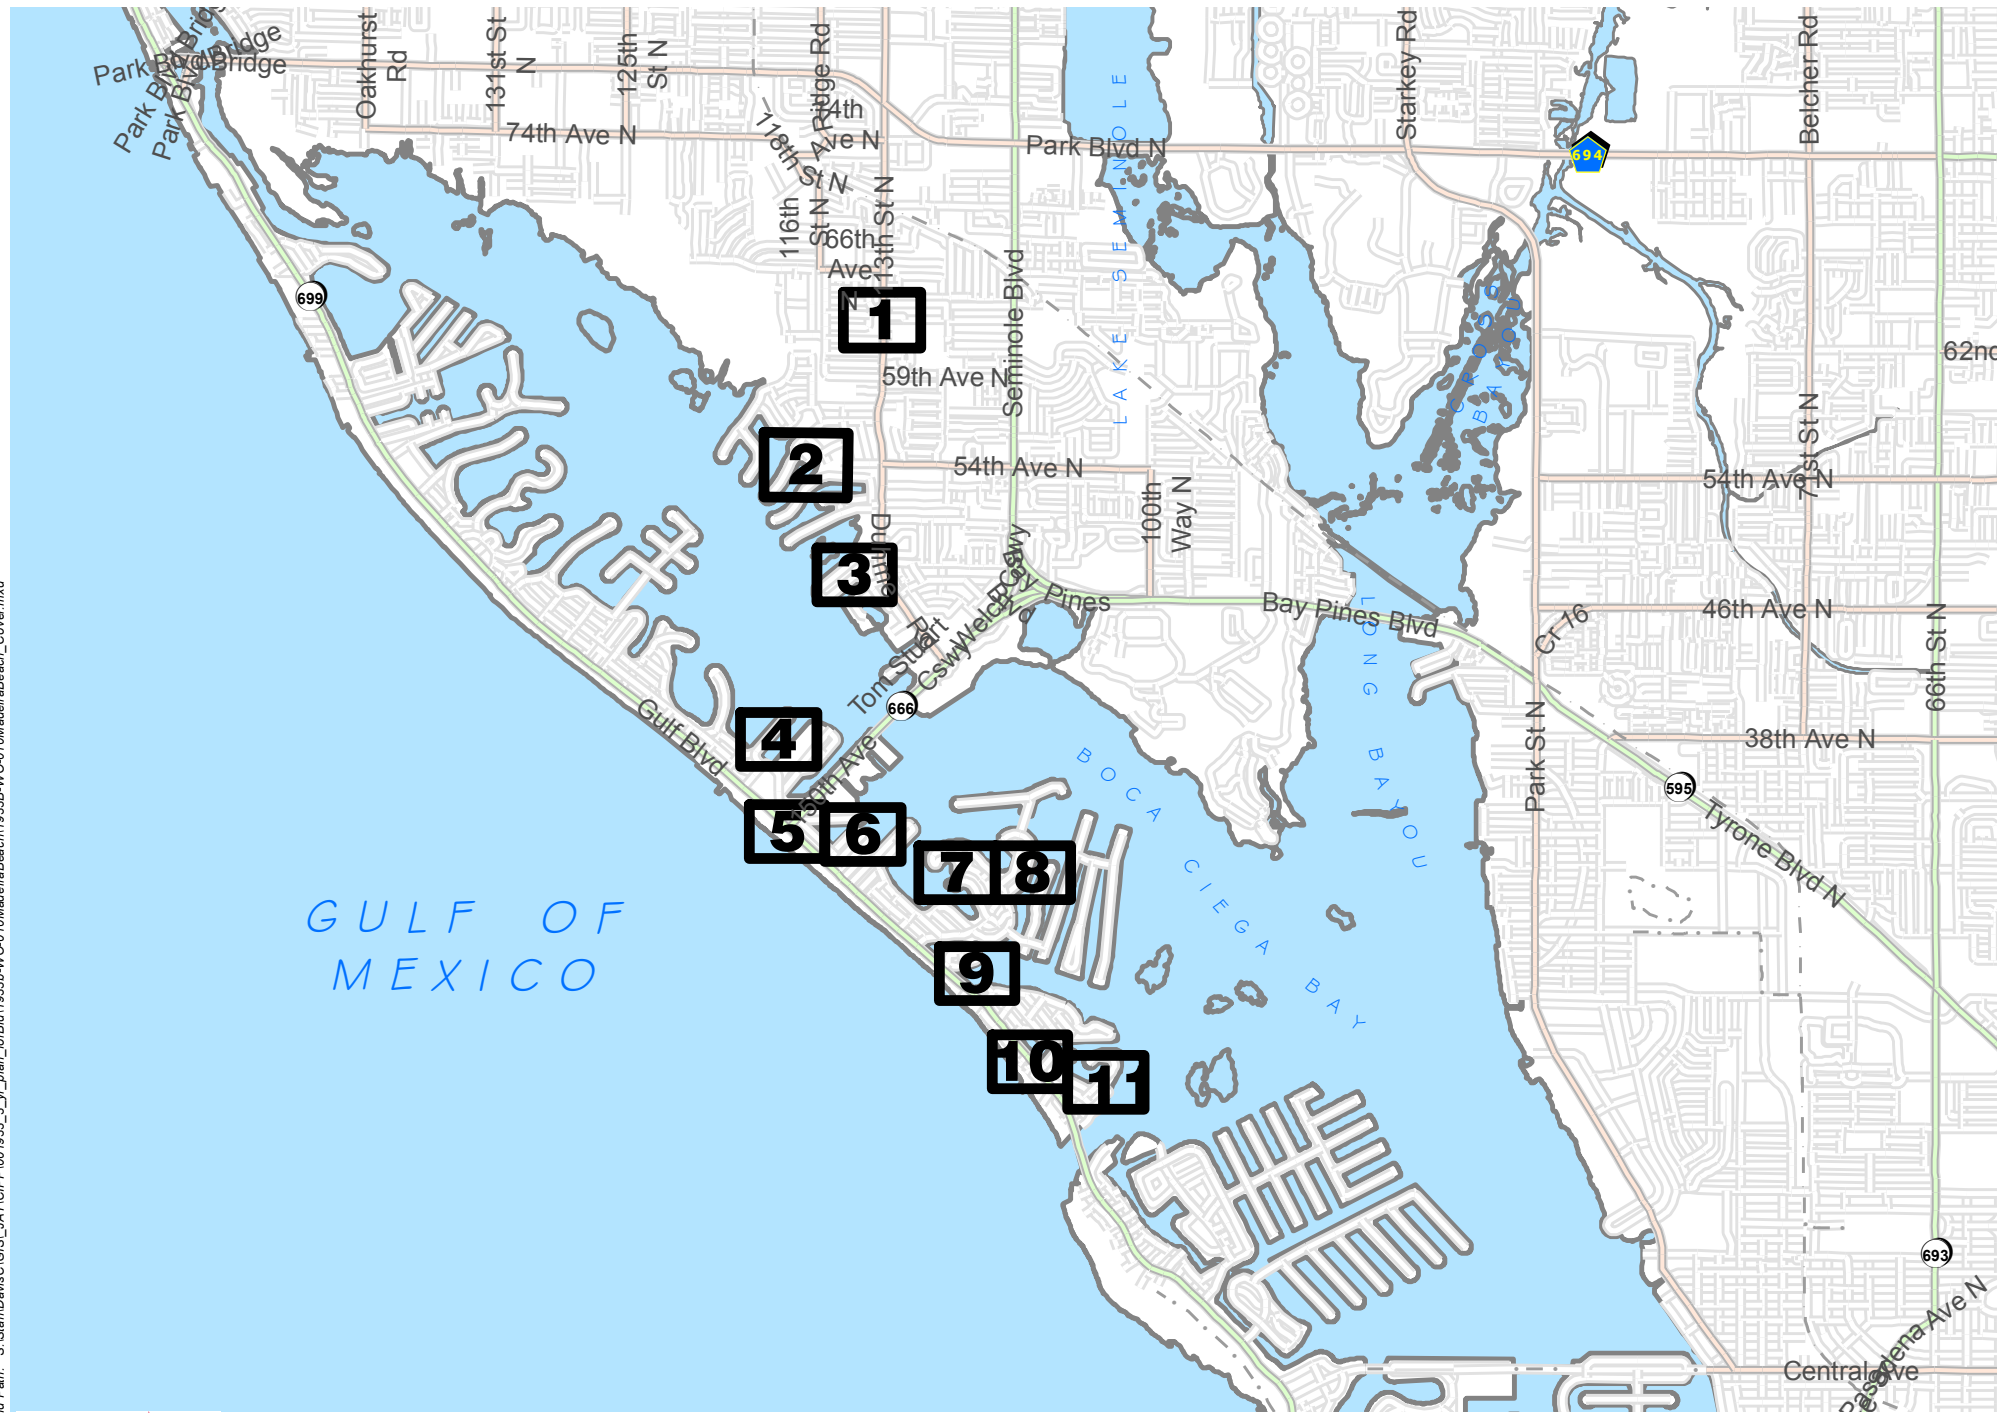

CIPP Lining 001933C - Madeira Beach

MAP INDEX