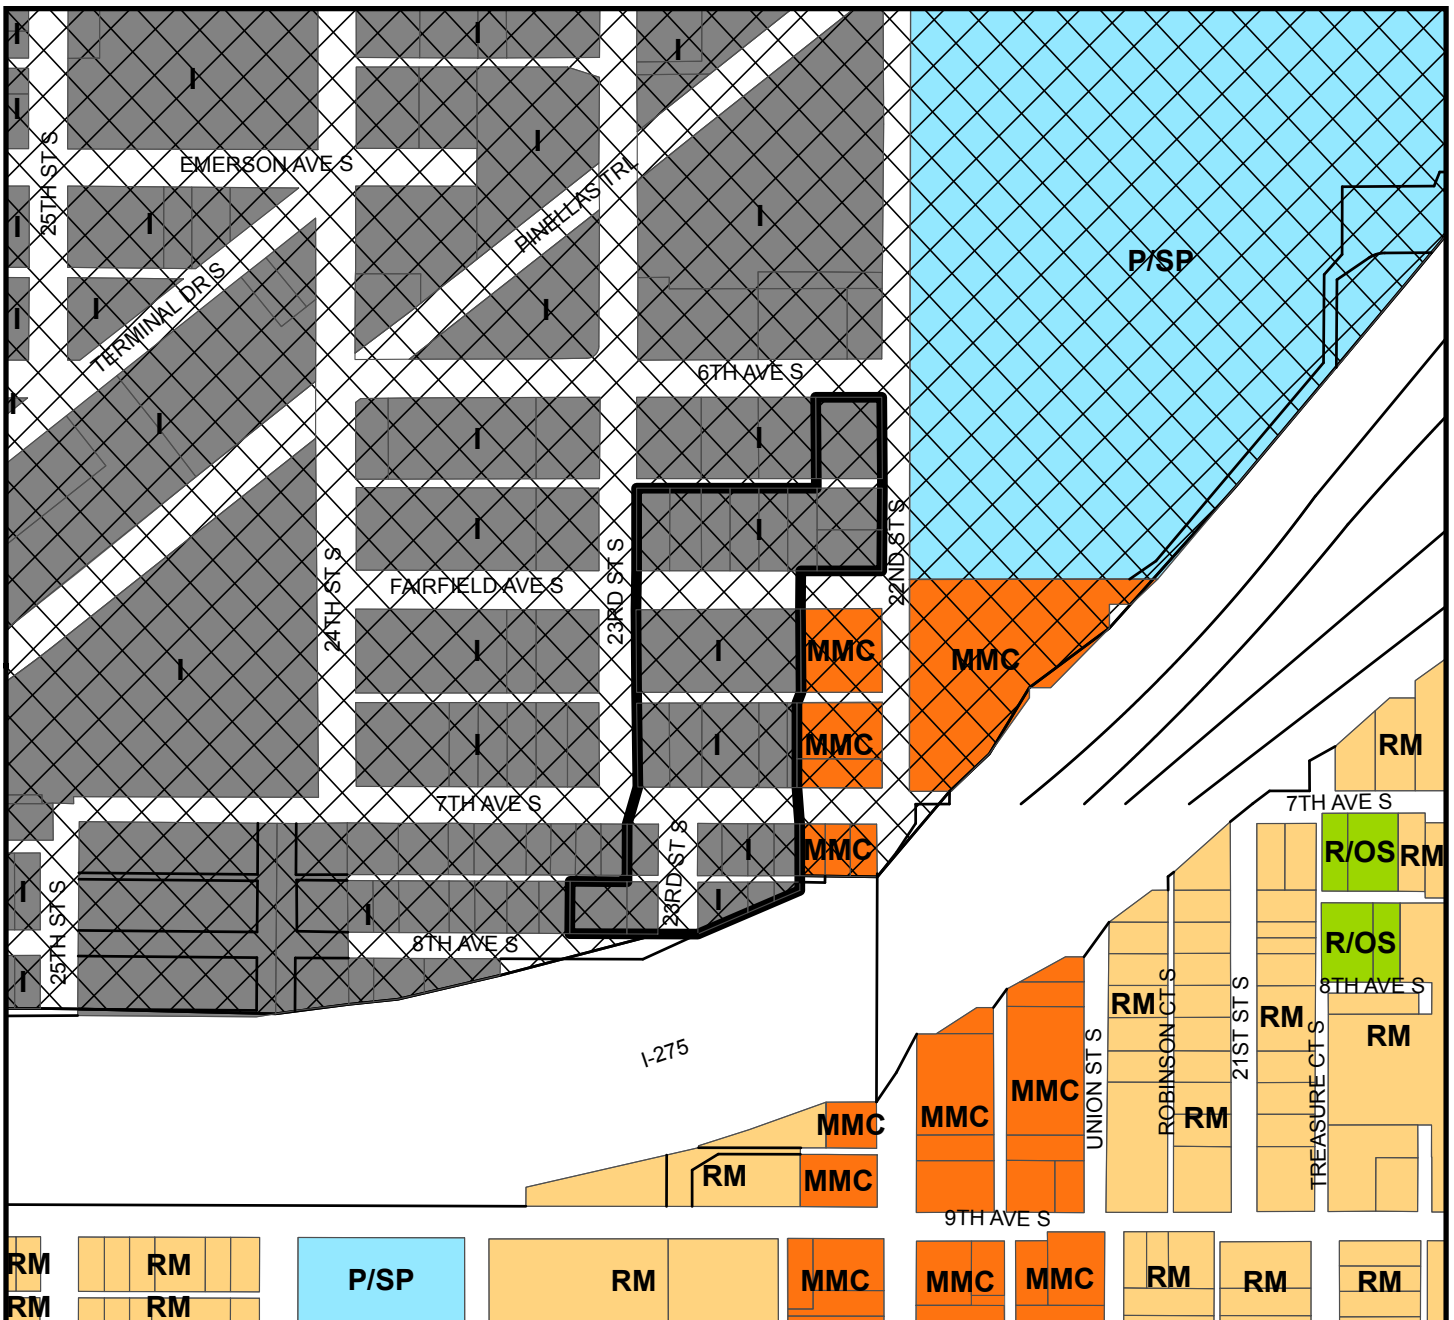

Map 1 - Location

CASE #: CW16-24

FROM: Industrial & Target Employment Center

AREA: 3.7 acres

JURISDICTION: St. Petersburg

TO: Multimodal Corridor & Target Employment Center

Map 2 - Current Countywide Plan Map & Jurisdictional Map

CASE #: CW16-24

FROM: Industrial & Target Employment Center

AREA: 3.7 acres

JURISDICTION: St. Petersburg **TO:** Multimodal Corridor & Target Employment Center

LEGEND:

 St Petersburg

Map 3 - Aerial

CASE #: CW16-24

FROM: Industrial & Target Employment Center **AREA:** 3.7 Acres

JURISDICTION: St. Petersburg

TO: Multimodal Corridor & Target Employment Center

Plan Map Categories

- Residential Medium
- Recreation/Open Space
- Industrial
- Multimodal Corridor
- Public/Semi-Public
- Target Employment Center

Map 4 - Current Countywide Plan Map

CASE #: CW16-24 **FROM:** Industrial & Target Employment Center **AREA:** 3.7 acres

JURISDICTION: St. Petersburg **TO:** Multimodal Corridor & Target Employment Center