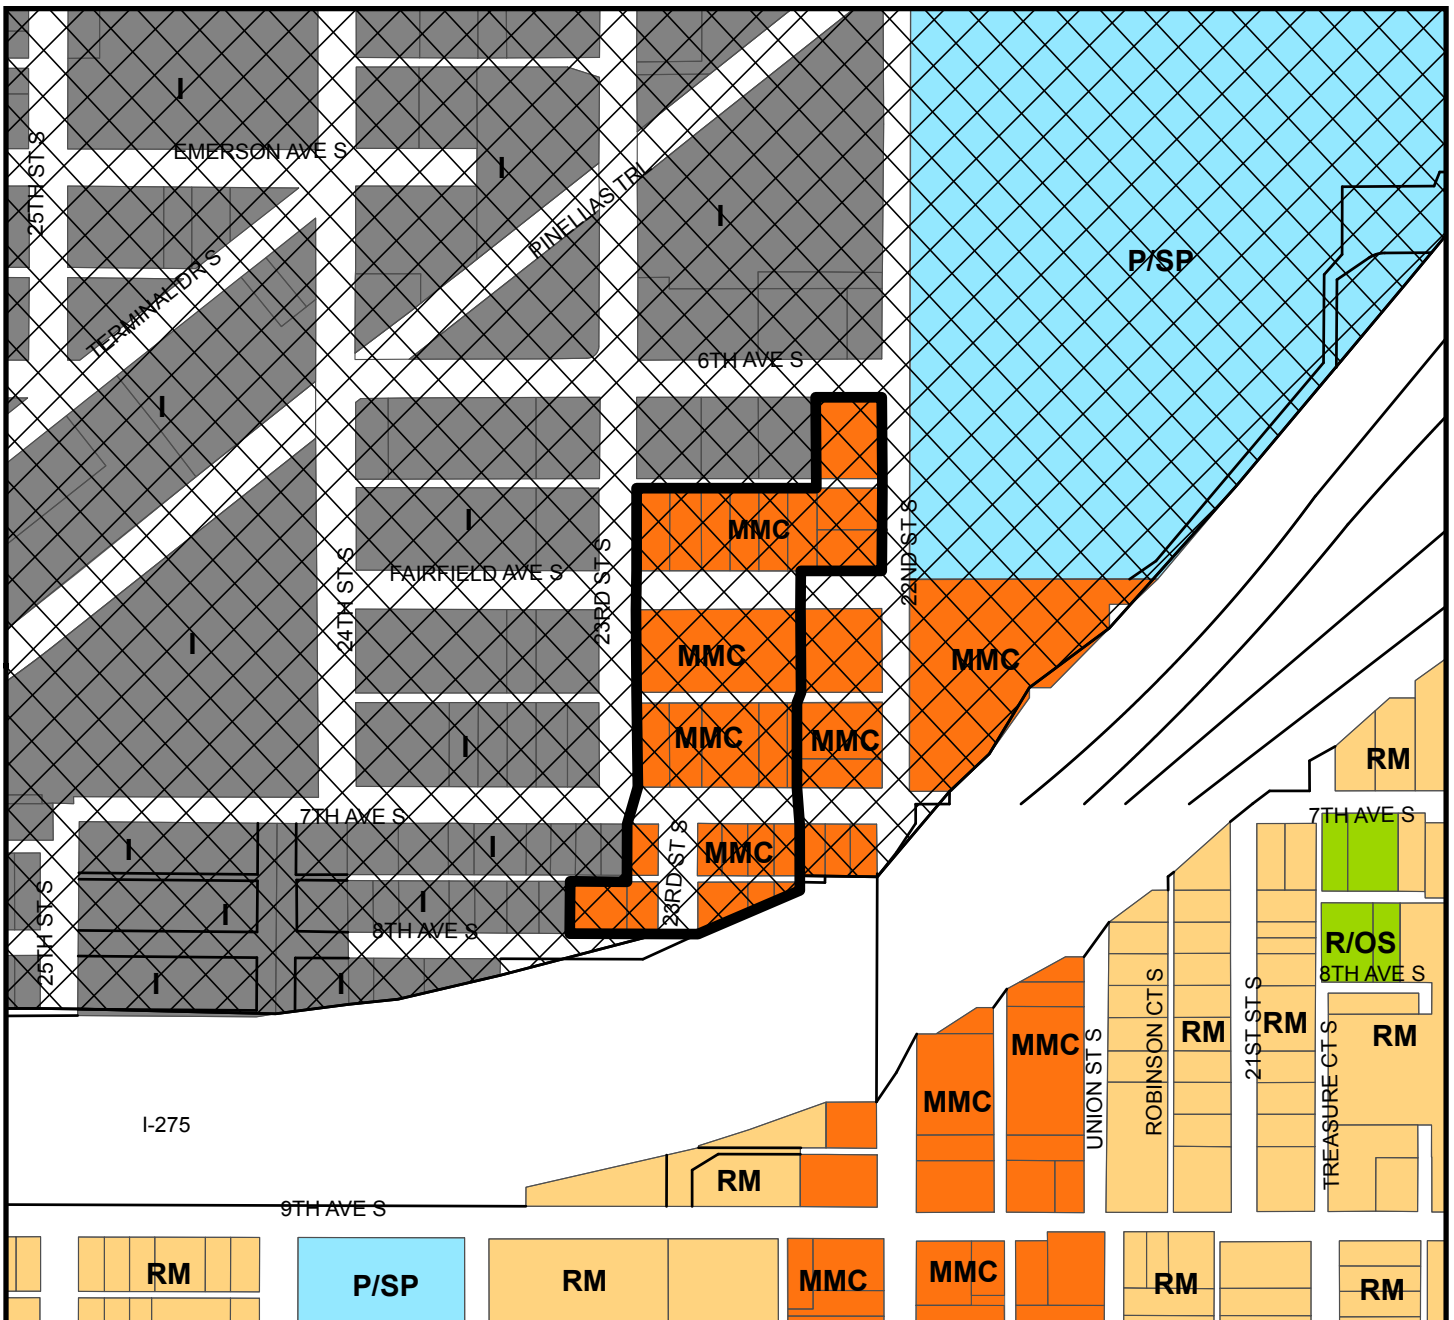

Map 1 - Location

CASE #: CW16-24

FROM: Industrial & Target Employment Center

AREA: 3.7 acres

JURISDICTION: St. Petersburg

TO: Multimodal Corridor & Target Employment Center

Map 2 - Current Countywide Plan Map & Jurisdictional Map

CASE #: CW16-24

FROM: Industrial & Target Employment Center

AREA: 3.7 acres

JURISDICTION: St. Petersburg **TO:** Multimodal Corridor & Target Employment Center

LEGEND:

 St Petersburg

Map 3 - Aerial

CASE #: CW16-24

FROM: Industrial & Target Employment Center **AREA:** 3.7 Acres

JURISDICTION: St. Petersburg

TO: Multimodal Corridor & Target Employment Center

Plan Map Categories

- Residential Medium
- Recreation/Open Space
- Industrial
- Multimodal Corridor
- Public/Semi-Public
- Target Employment Center

Map 4 - Current Countywide Plan Map

CASE #: CW16-24 **FROM:** Industrial & Target Employment Center **AREA:** 3.7 acres

JURISDICTION: St. Petersburg **TO:** Multimodal Corridor & Target Employment Center