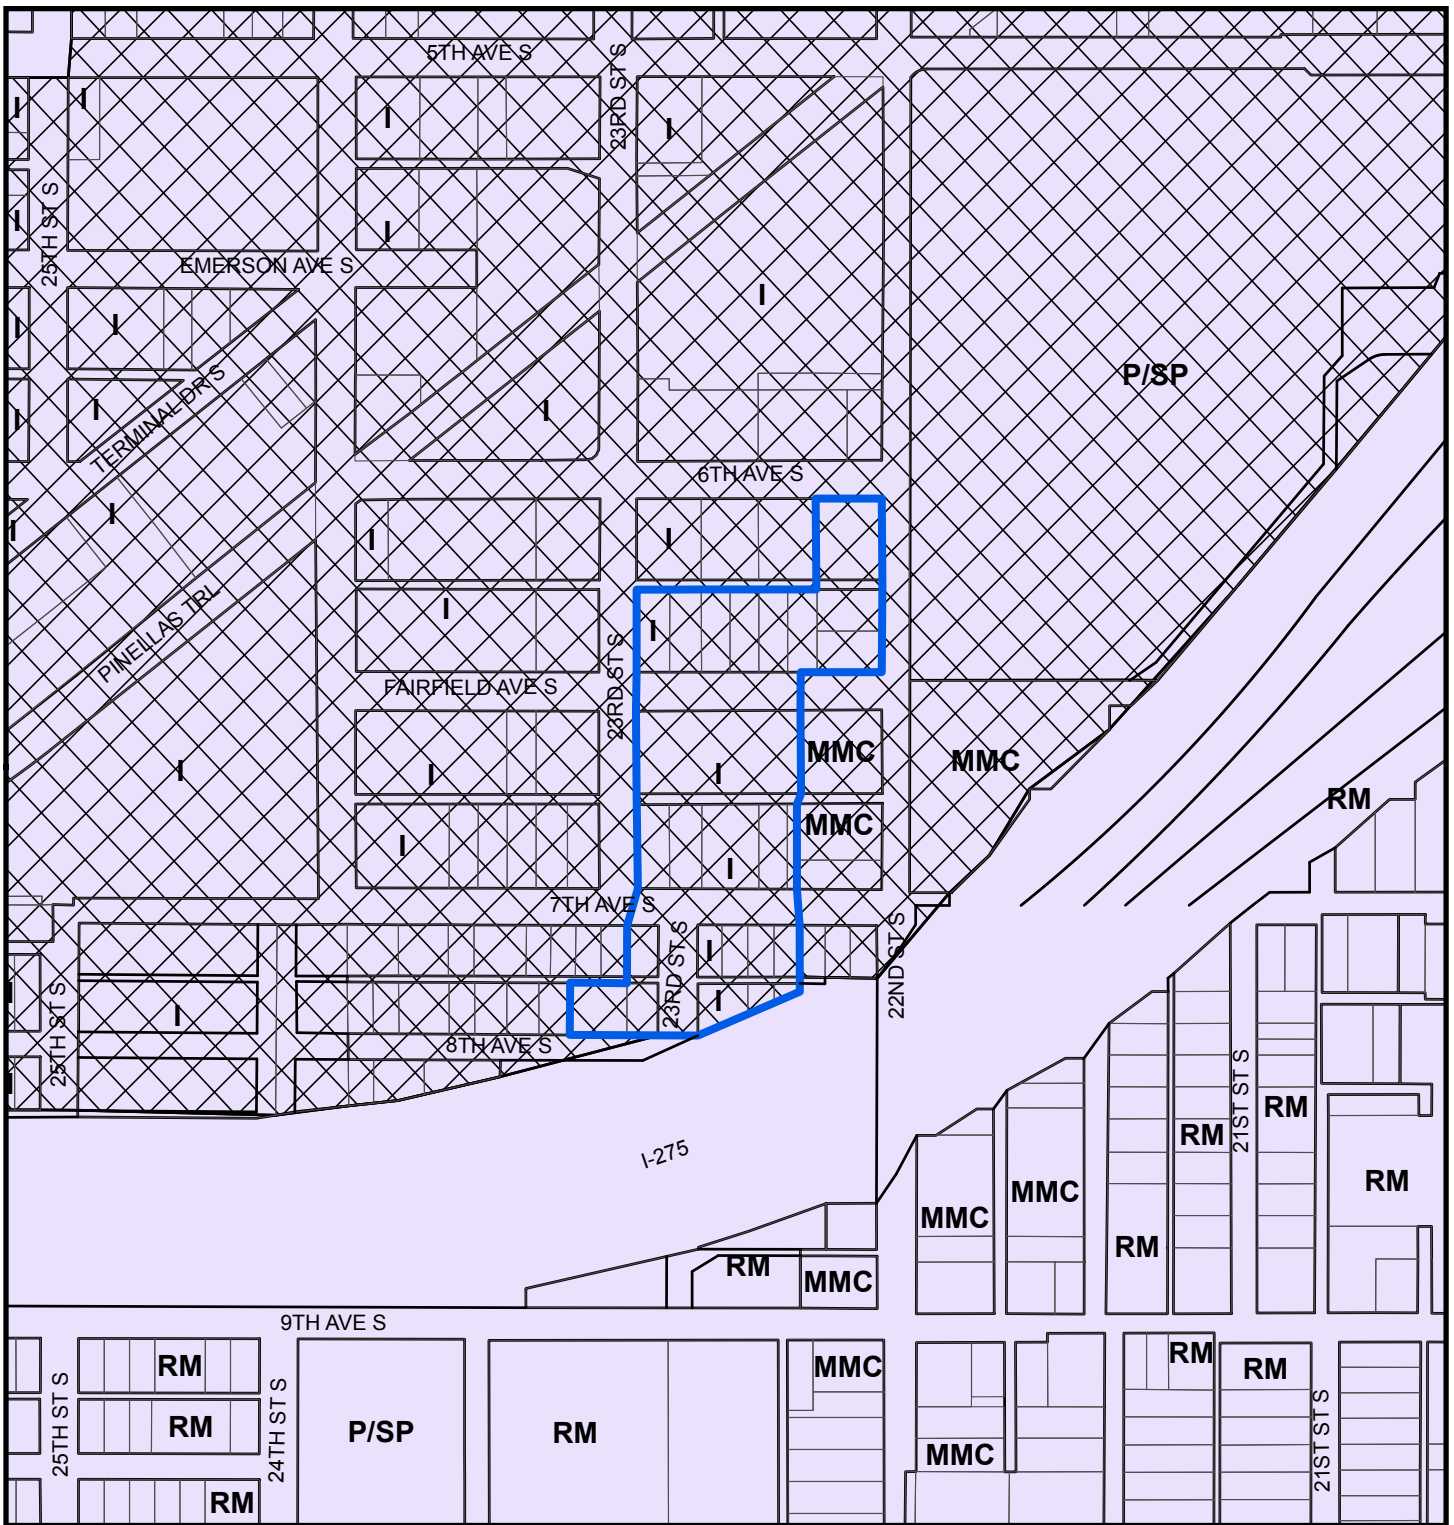

Map 1 - Location

CASE #: CW16-24

FROM: Industrial & Target Employment Center

AREA: 3.7 acres

JURISDICTION: St. Petersburg

TO: Multimodal Corridor & Target Employment Center

Map 2 - Current Countywide Plan Map & Jurisdictional Map

CASE #: CW16-24

FROM: Industrial & Target Employment Center

AREA: 3.7 acres

JURISDICTION: St. Petersburg **TO:** Multimodal Corridor & Target Employment Center

LEGEND:

 St Petersburg

Map 3 - Aerial

CASE #: CW16-24

FROM: Industrial & Target Employment Center **AREA:** 3.7 Acres

JURISDICTION: St. Petersburg

TO: Multimodal Corridor & Target Employment Center

Plan Map Categories

- Residential Medium
- Recreation/Open Space
- Industrial
- Multimodal Corridor
- Public/Semi-Public
- Target Employment Center

Map 4 - Current Countywide Plan Map

CASE #: CW16-24 **FROM:** Industrial & Target Employment Center **AREA:** 3.7 acres

JURISDICTION: St. Petersburg **TO:** Multimodal Corridor & Target Employment Center