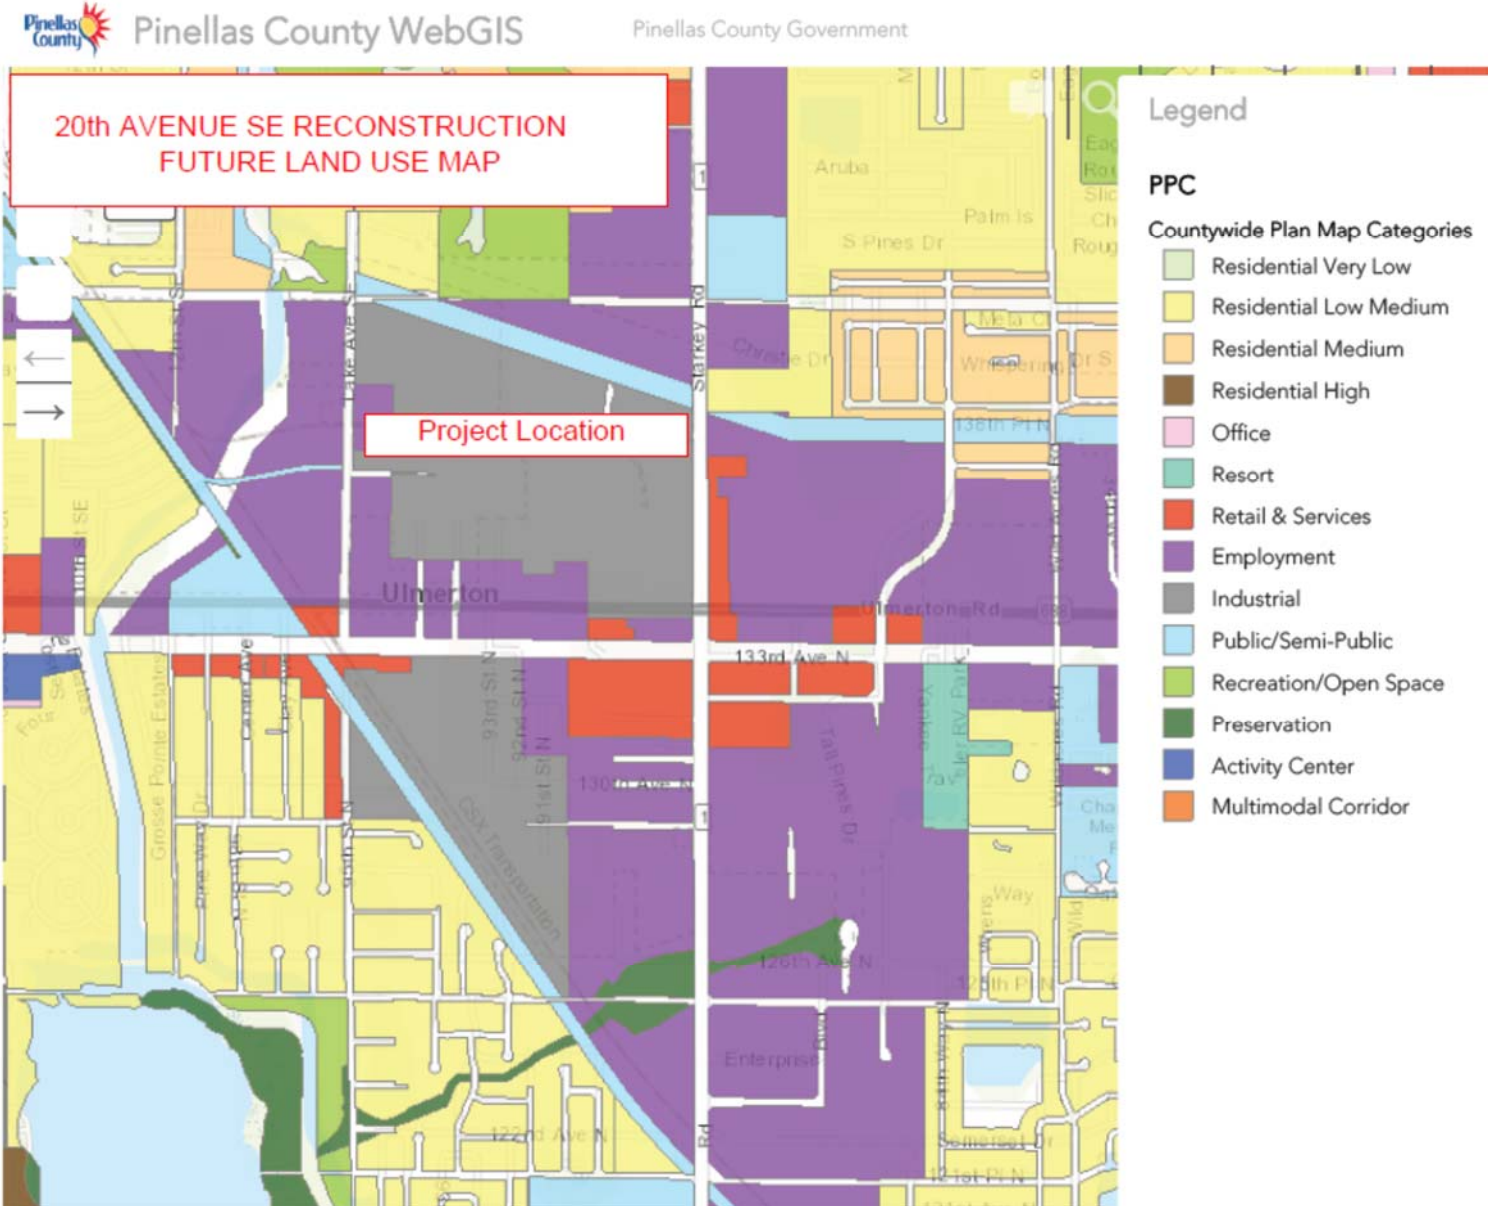

FLORIDA JOB GROWTH GRANT FUND
PINELLAS COUNTY ECONOMIC DEVELOPMENT PROJECT: 20TH AVENUE SE RECONSTRUCTION

ATTACHMENT C – MAPS

- a. FUTURE LAND USE
- b. WIDE VIEW AERIAL WITH PROJECT LOCATION
- c. CLOSE VIEW AERIAL WITH PROJECT HIGHLIGHTED

FLORIDA JOB GROWTH GRANT FUND
PINELLAS COUNTY ECONOMIC DEVELOPMENT PROJECT: 20TH AVENUE SE RECONSTRUCTION

ATTACHMENT D – PHOTOS OF EXISTING ROADWAY