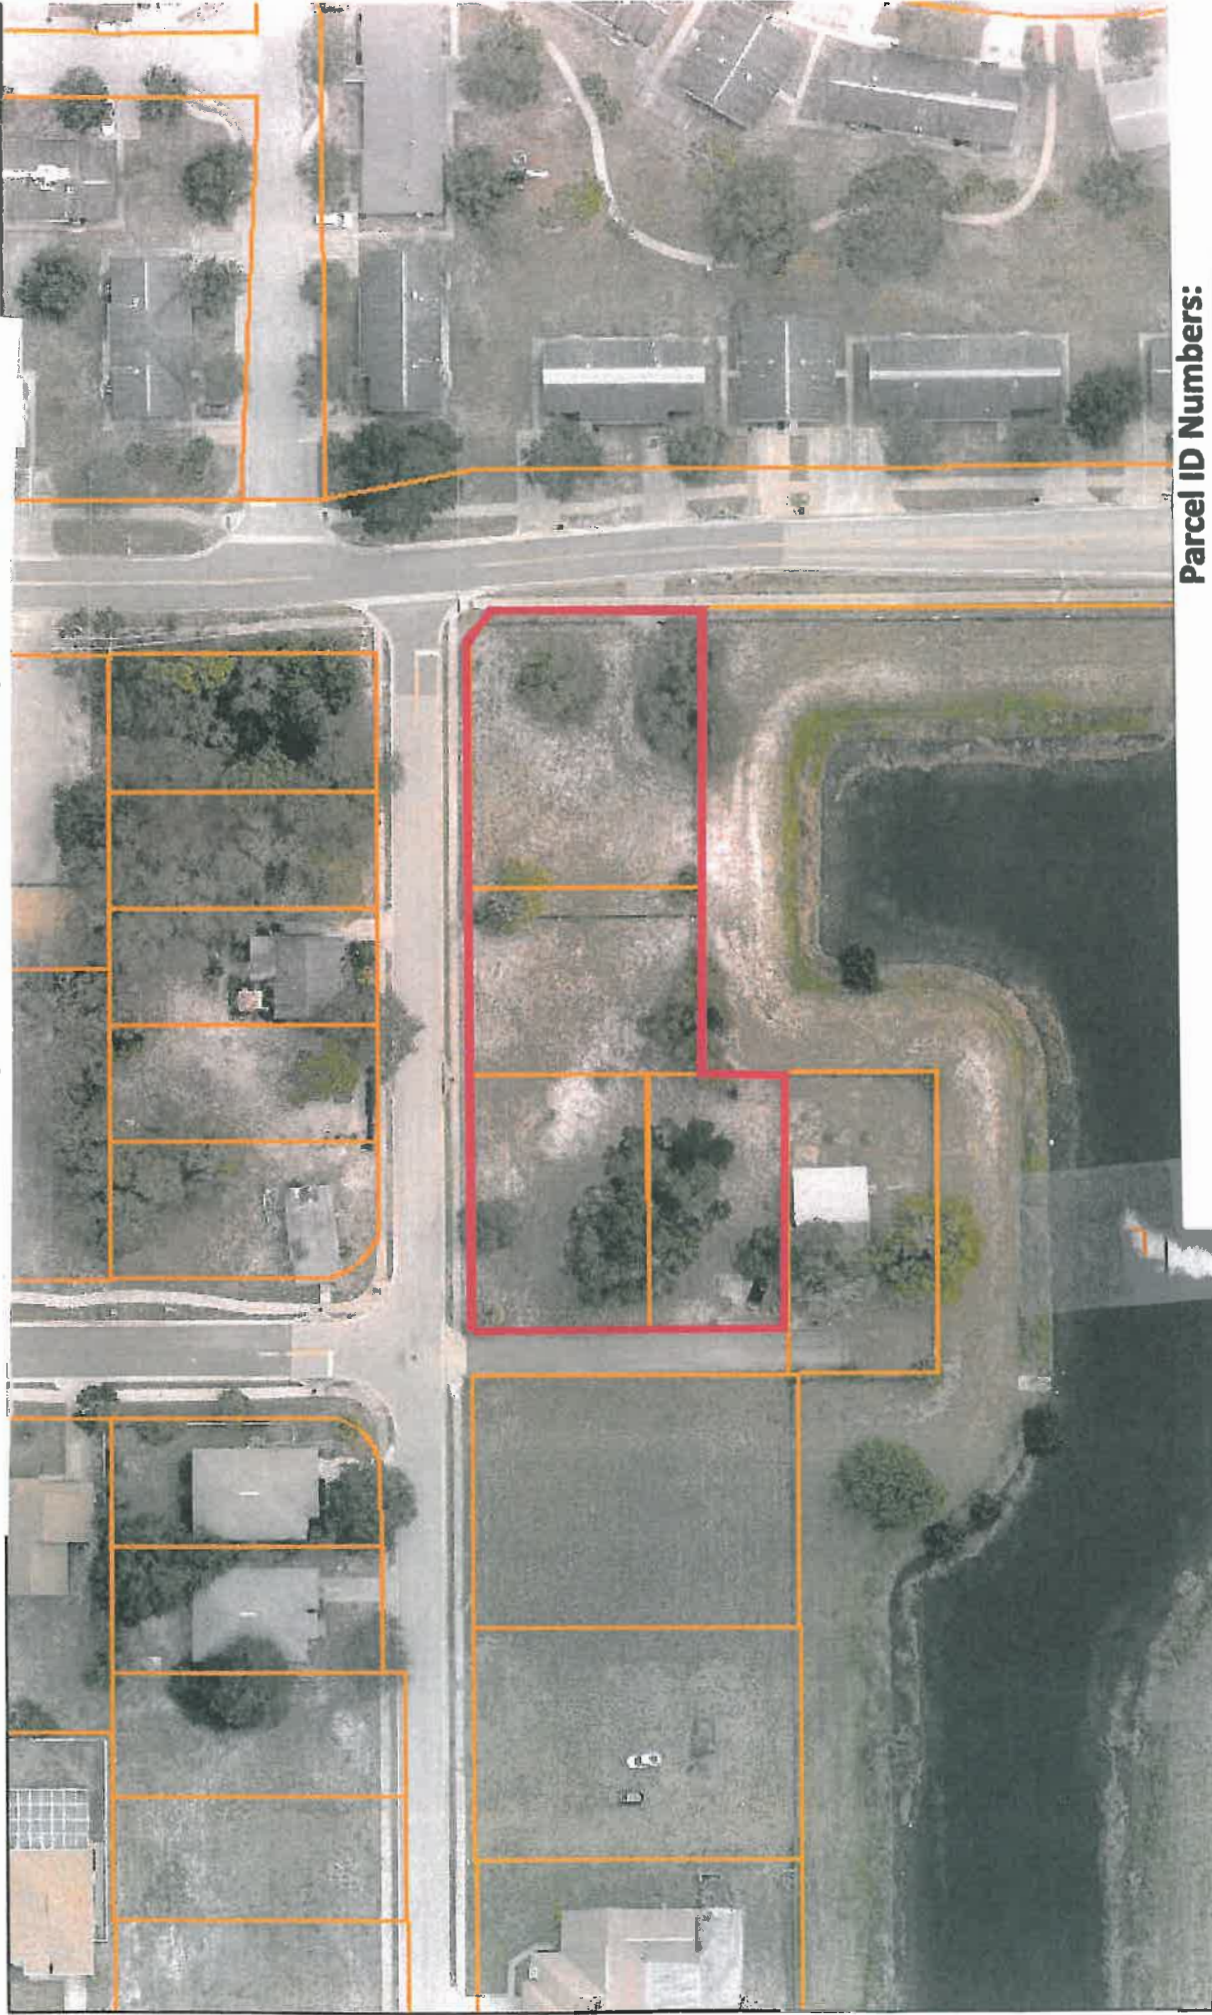

DANSVILLE AREA
Address, Parcel ID #, Acreage
 COUNTY OWNED PARCELS
 CURRENTLY AVAILABLE

25. 0 ORANGE ST. 08/30/15/20342/000/2120 0.155 Acres.
 26. 0 ORANGE ST. 08/30/15/20342/000/2110 0.189 Acres.
 27. 0 ORANGE ST. 08/30/15/20342/000/2140 0.183 Acres.
 28. 0 ORANGE ST. 08/30/15/20342/000/2150 0.274 Acres.

▭ COUNTY OWNED PARCELS RESERVED FOR FUTURE DEVELOPMENT

Habitat for Humanity of Pinellas County, Inc. - Dansville

Parcel ID Numbers:

- 08/30/15/20342/000/2110
- 08/30/15/20342/000/2120
- 08/30/15/20342/000/2140
- 08/30/15/20342/000/2150