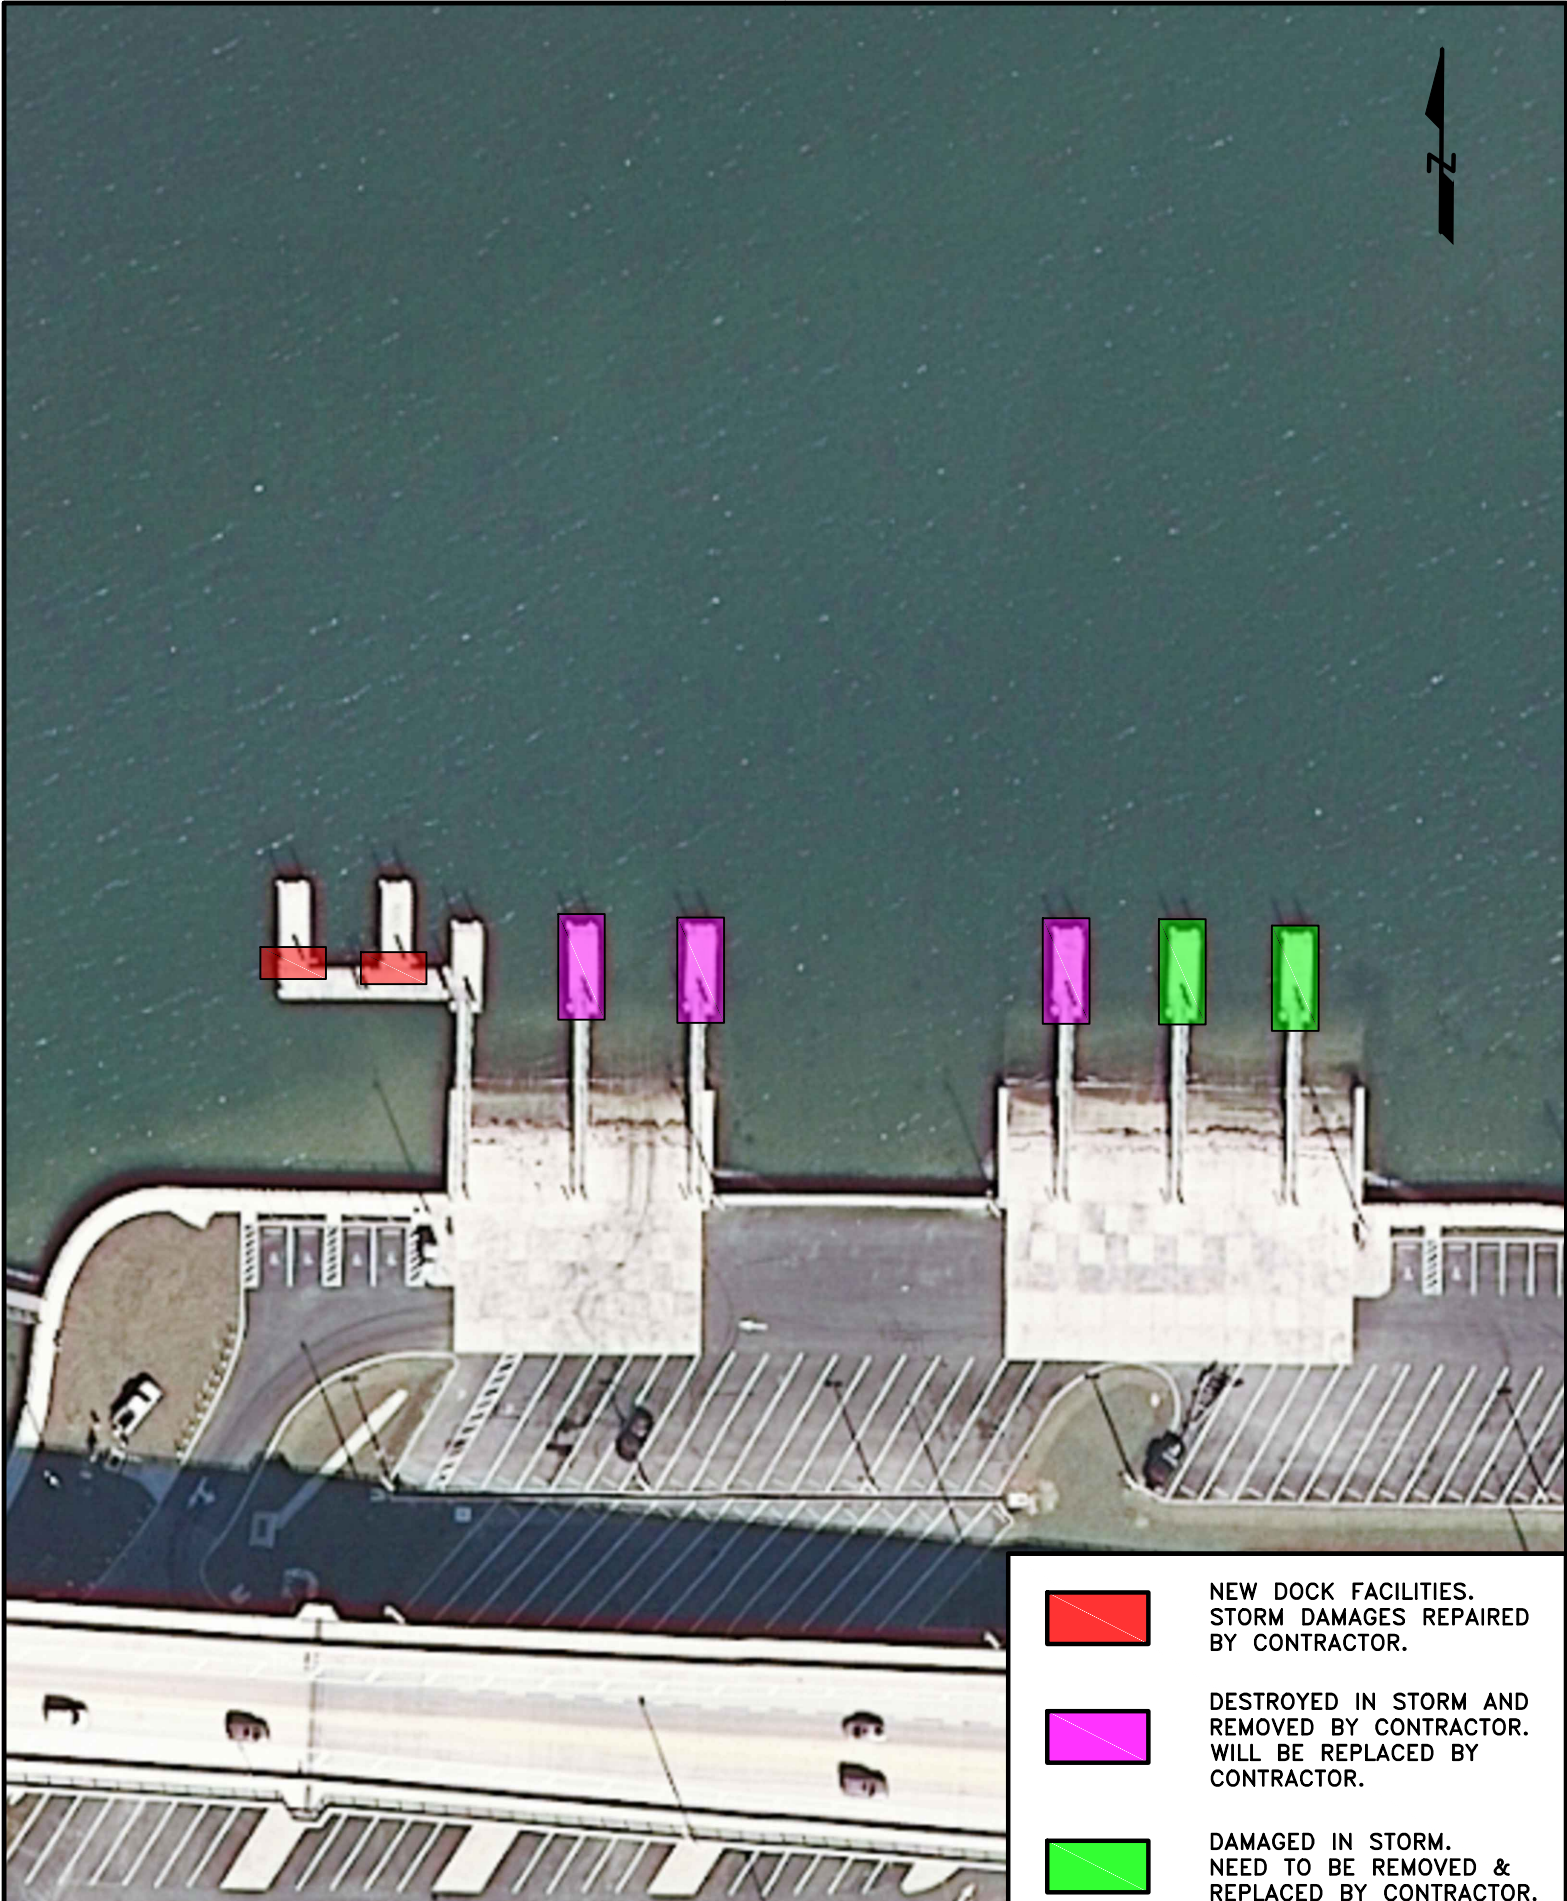

BELLEAIR  
CAUSEWAY DOCKS

BLUFF VIEW DR.

BELLEAIR CAUSEWAY

**BELLEAIR DOCK FACILITY RECONSTRUCTION  
ORIGINAL PROJECT LOCATION MAP**

NEW DOCK FACILITIES.  
STORM DAMAGES REPAIRED  
BY CONTRACTOR.

DESTROYED IN STORM AND  
REMOVED BY CONTRACTOR.  
WILL BE REPLACED BY  
CONTRACTOR.

DAMAGED IN STORM.  
NEED TO BE REMOVED &  
REPLACED BY CONTRACTOR.

# BELLEAIR DOCK FACILITY CHANGE ORDER 1