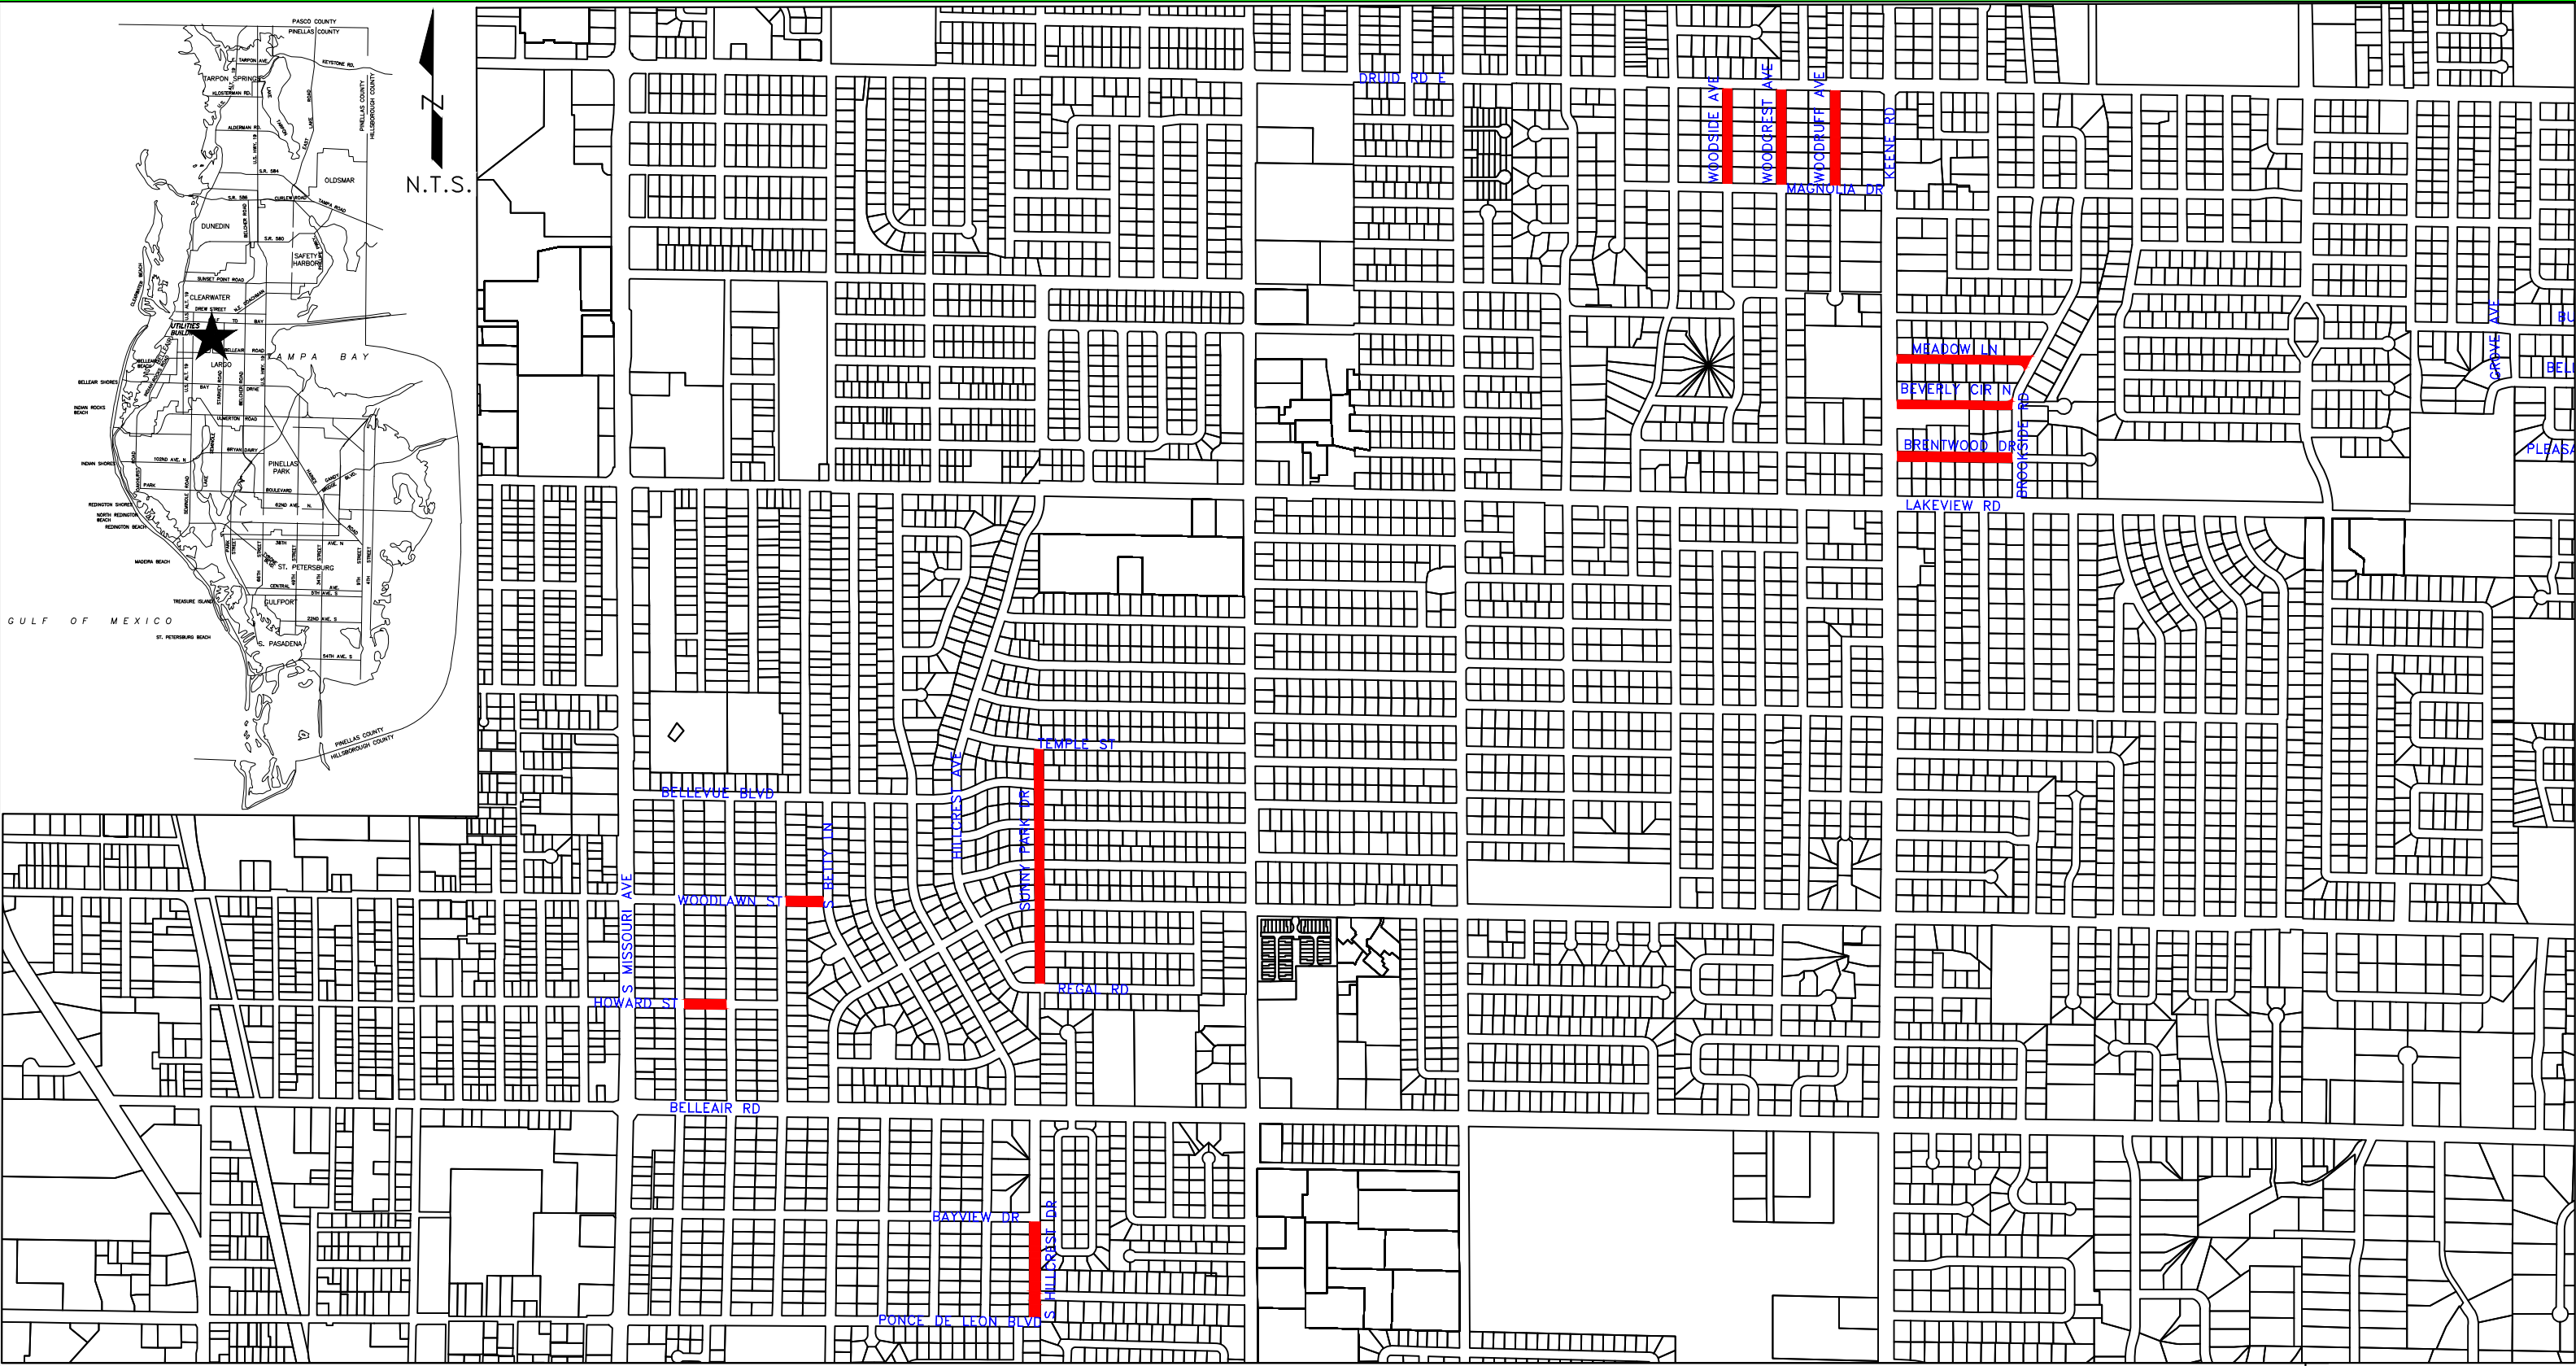

# ROAD TRANSFER AGREEMENT PINELLAS COUNTY TO CITY OF CLEARWATER

- EXHIBIT B**
- B-2
  - B-4
  - B-5
  - B-7
  - B-17
  - B-21
  - B-22
  - B-23
  - B-24
  - B-28
  - B-27

**LEGEND**  
 FROM PINELLAS COUNTY TO THE CITY OF CLEARWATER

**ROAD TRANSFER AGREEMENT  
 PINELLAS COUNTY TO CITY OF CLEARWATER**

N.T.S.

**LEGEND**  
 FROM PINELLAS COUNTY  
 TO THE CITY OF CLEARWATER

## ROAD TRANSFER AGREEMENT PINELLAS COUNTY TO CITY OF CLEARWATER

**LEGEND**  
 FROM PINELLAS COUNTY  
 TO THE CITY OF CLEARWATER

## ROAD TRANSFER AGREEMENT PINELLAS COUNTY TO CITY OF CLEARWATER