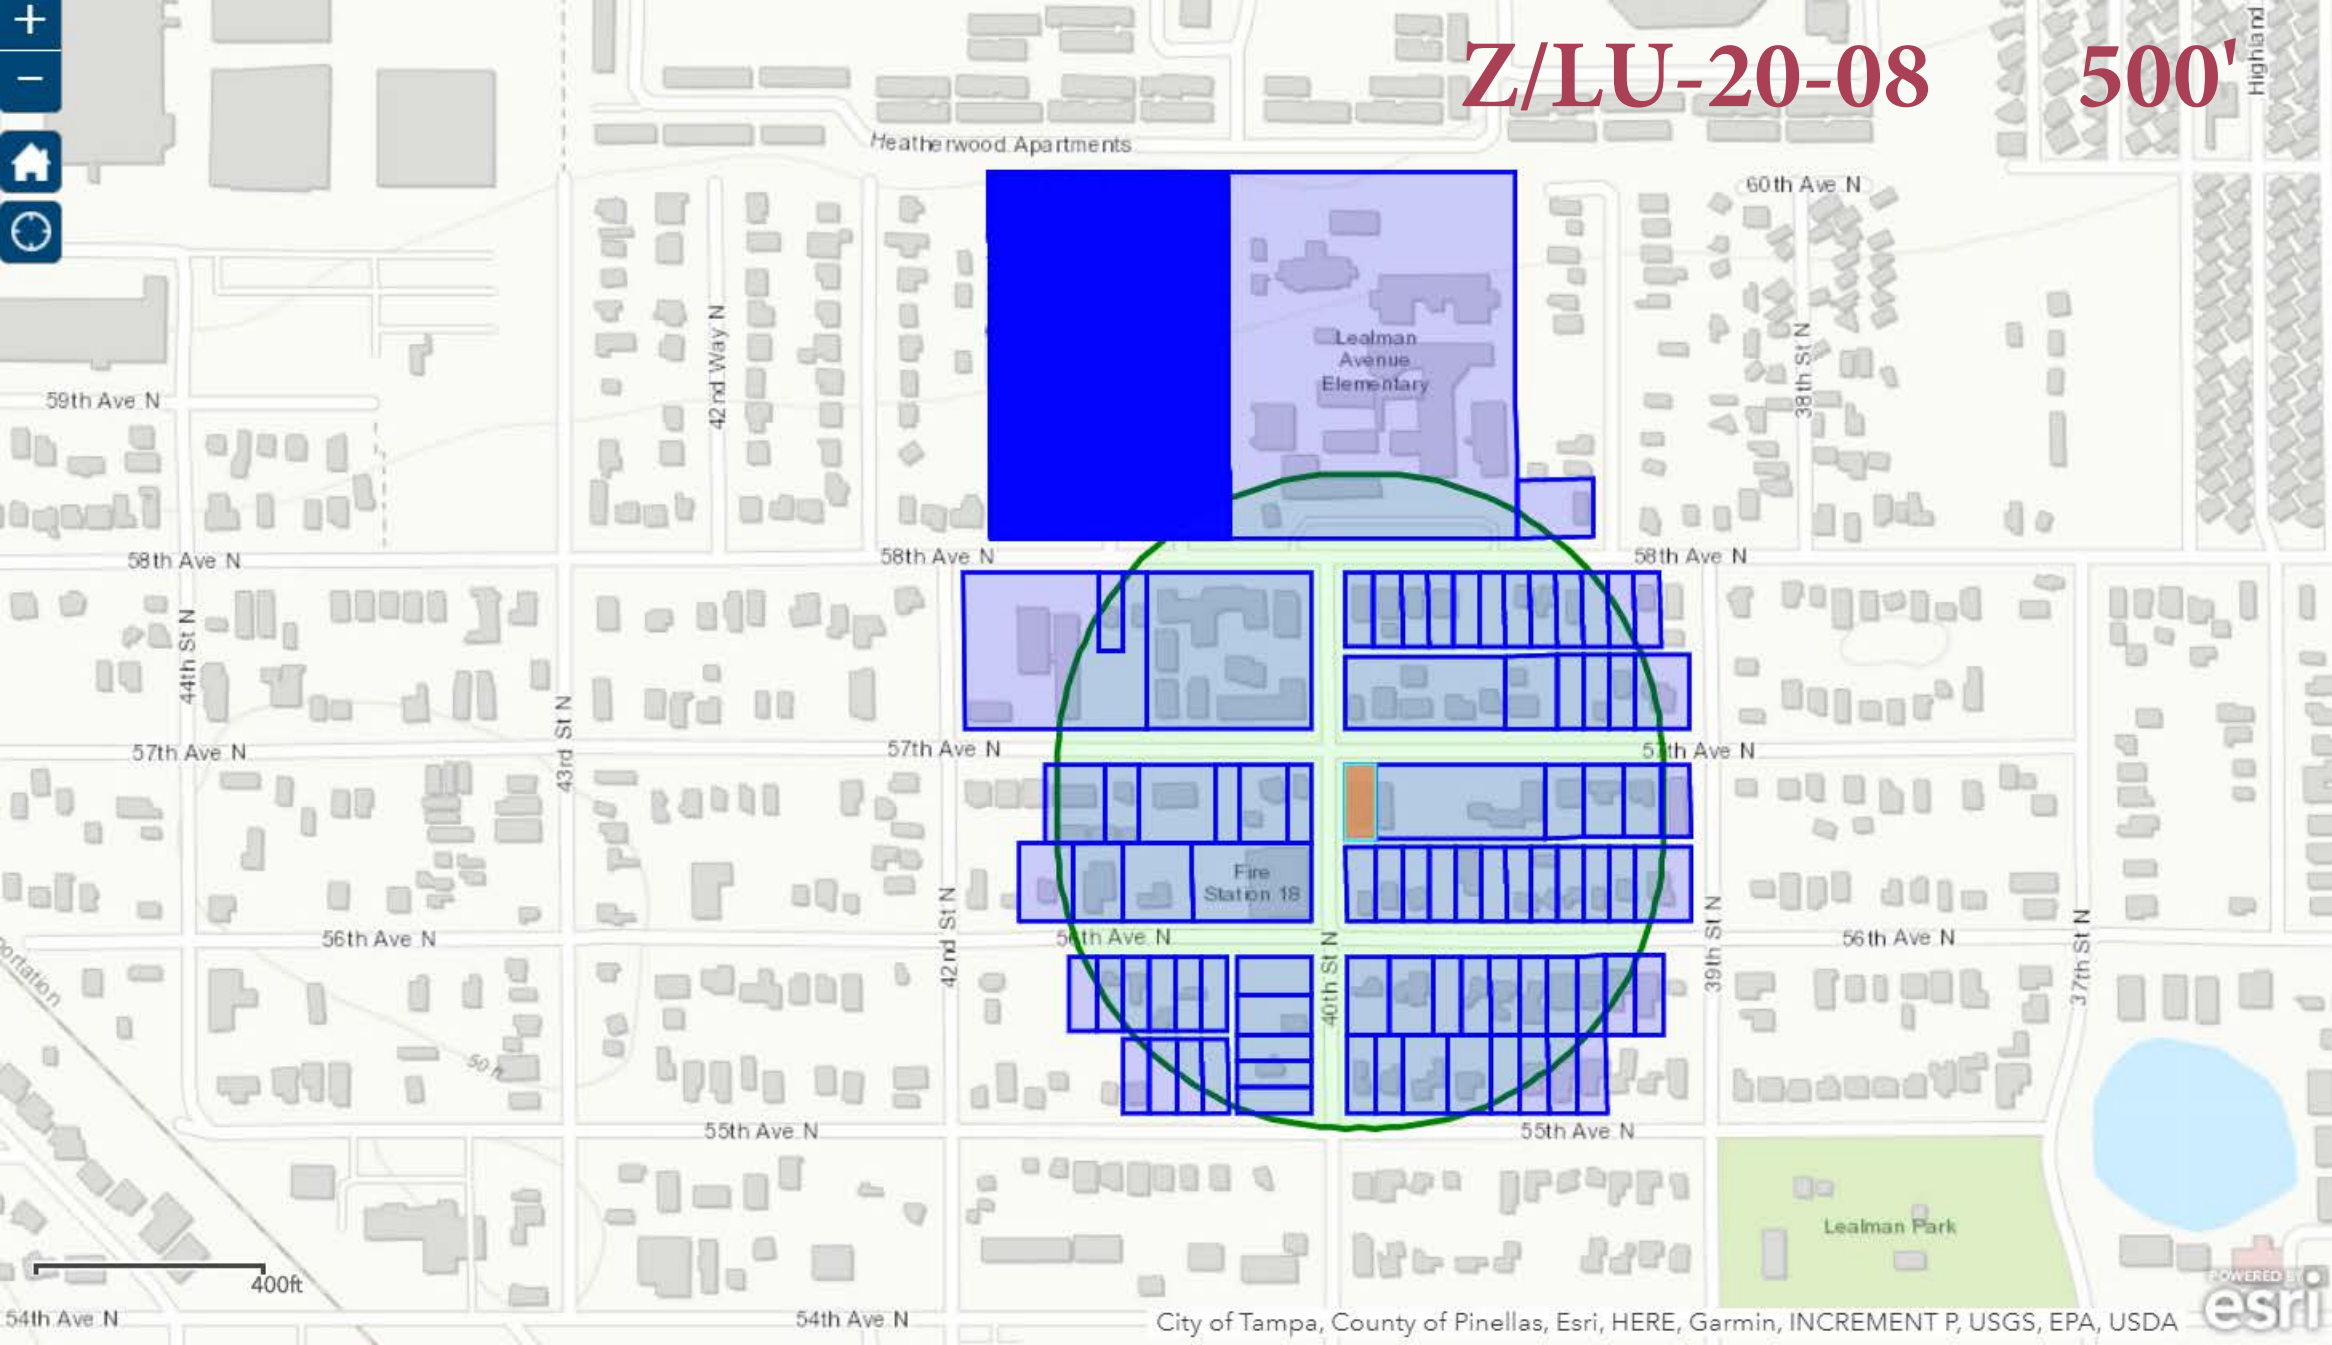

Z/LU-20-08

500'

Heatherwood Apartments

Lealman Avenue Elementary

Fire Station 18

Lealman Park

59th Ave N

58th Ave N

57th Ave N

56th Ave N

55th Ave N

54th Ave N

42nd Way N

44th St N

43rd St N

42nd St N

40th St N

58th Ave N

57th Ave N

56th Ave N

55th Ave N

54th Ave N

60th Ave N

38th St N

58th Ave N

57th Ave N

56th Ave N

55th Ave N

39th St N

37th St N

Highland

400ft