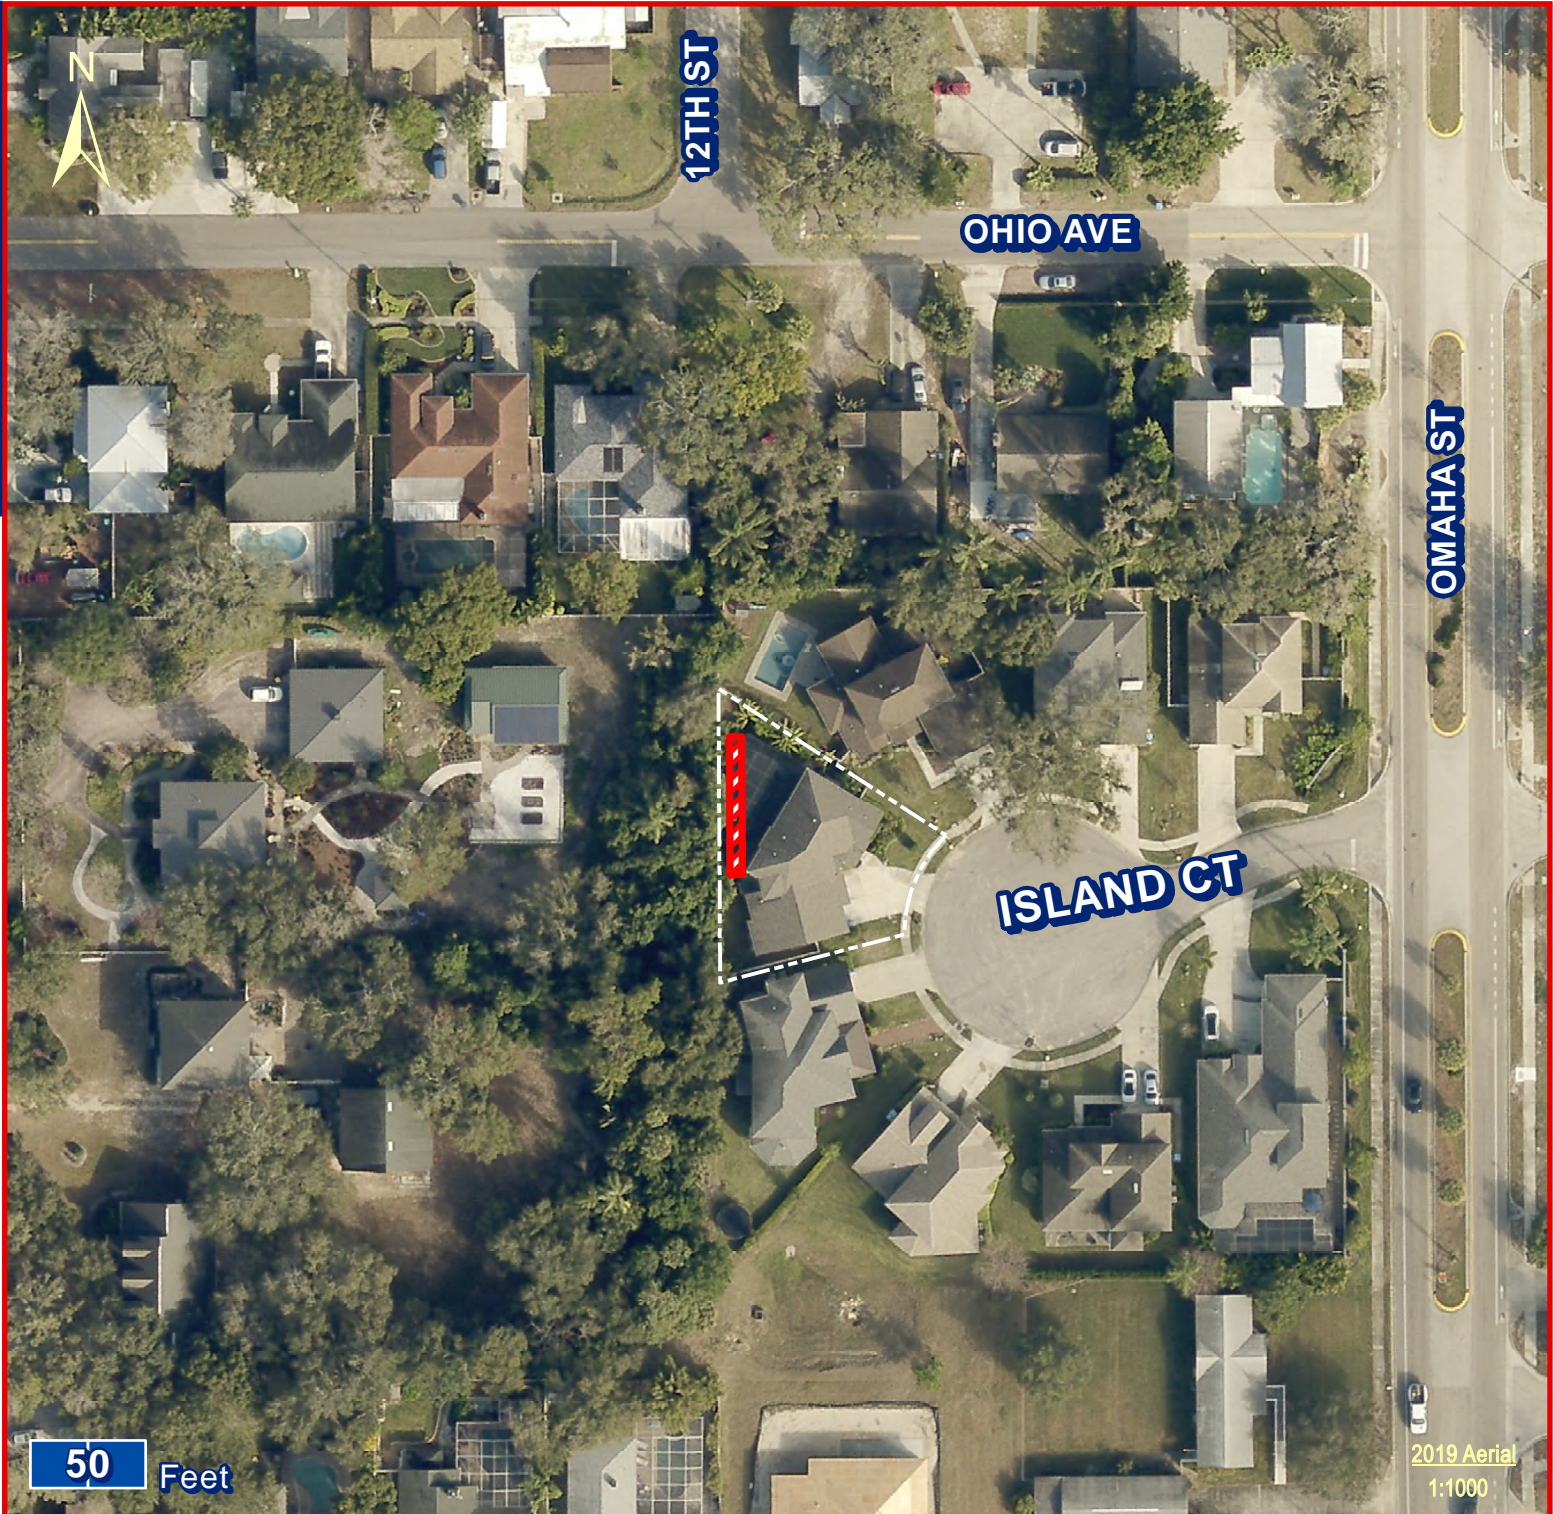

Valliere Vacation

533 Island Court, Palm Harbor
02-28-15-98333-000-0050

 Valliere Property

 PTV 1583

Coordinate System

NAD_1983_HARN_
StatePlane_Florida_West
FIPS 0902 Feet

2019 Aerial
1:1000