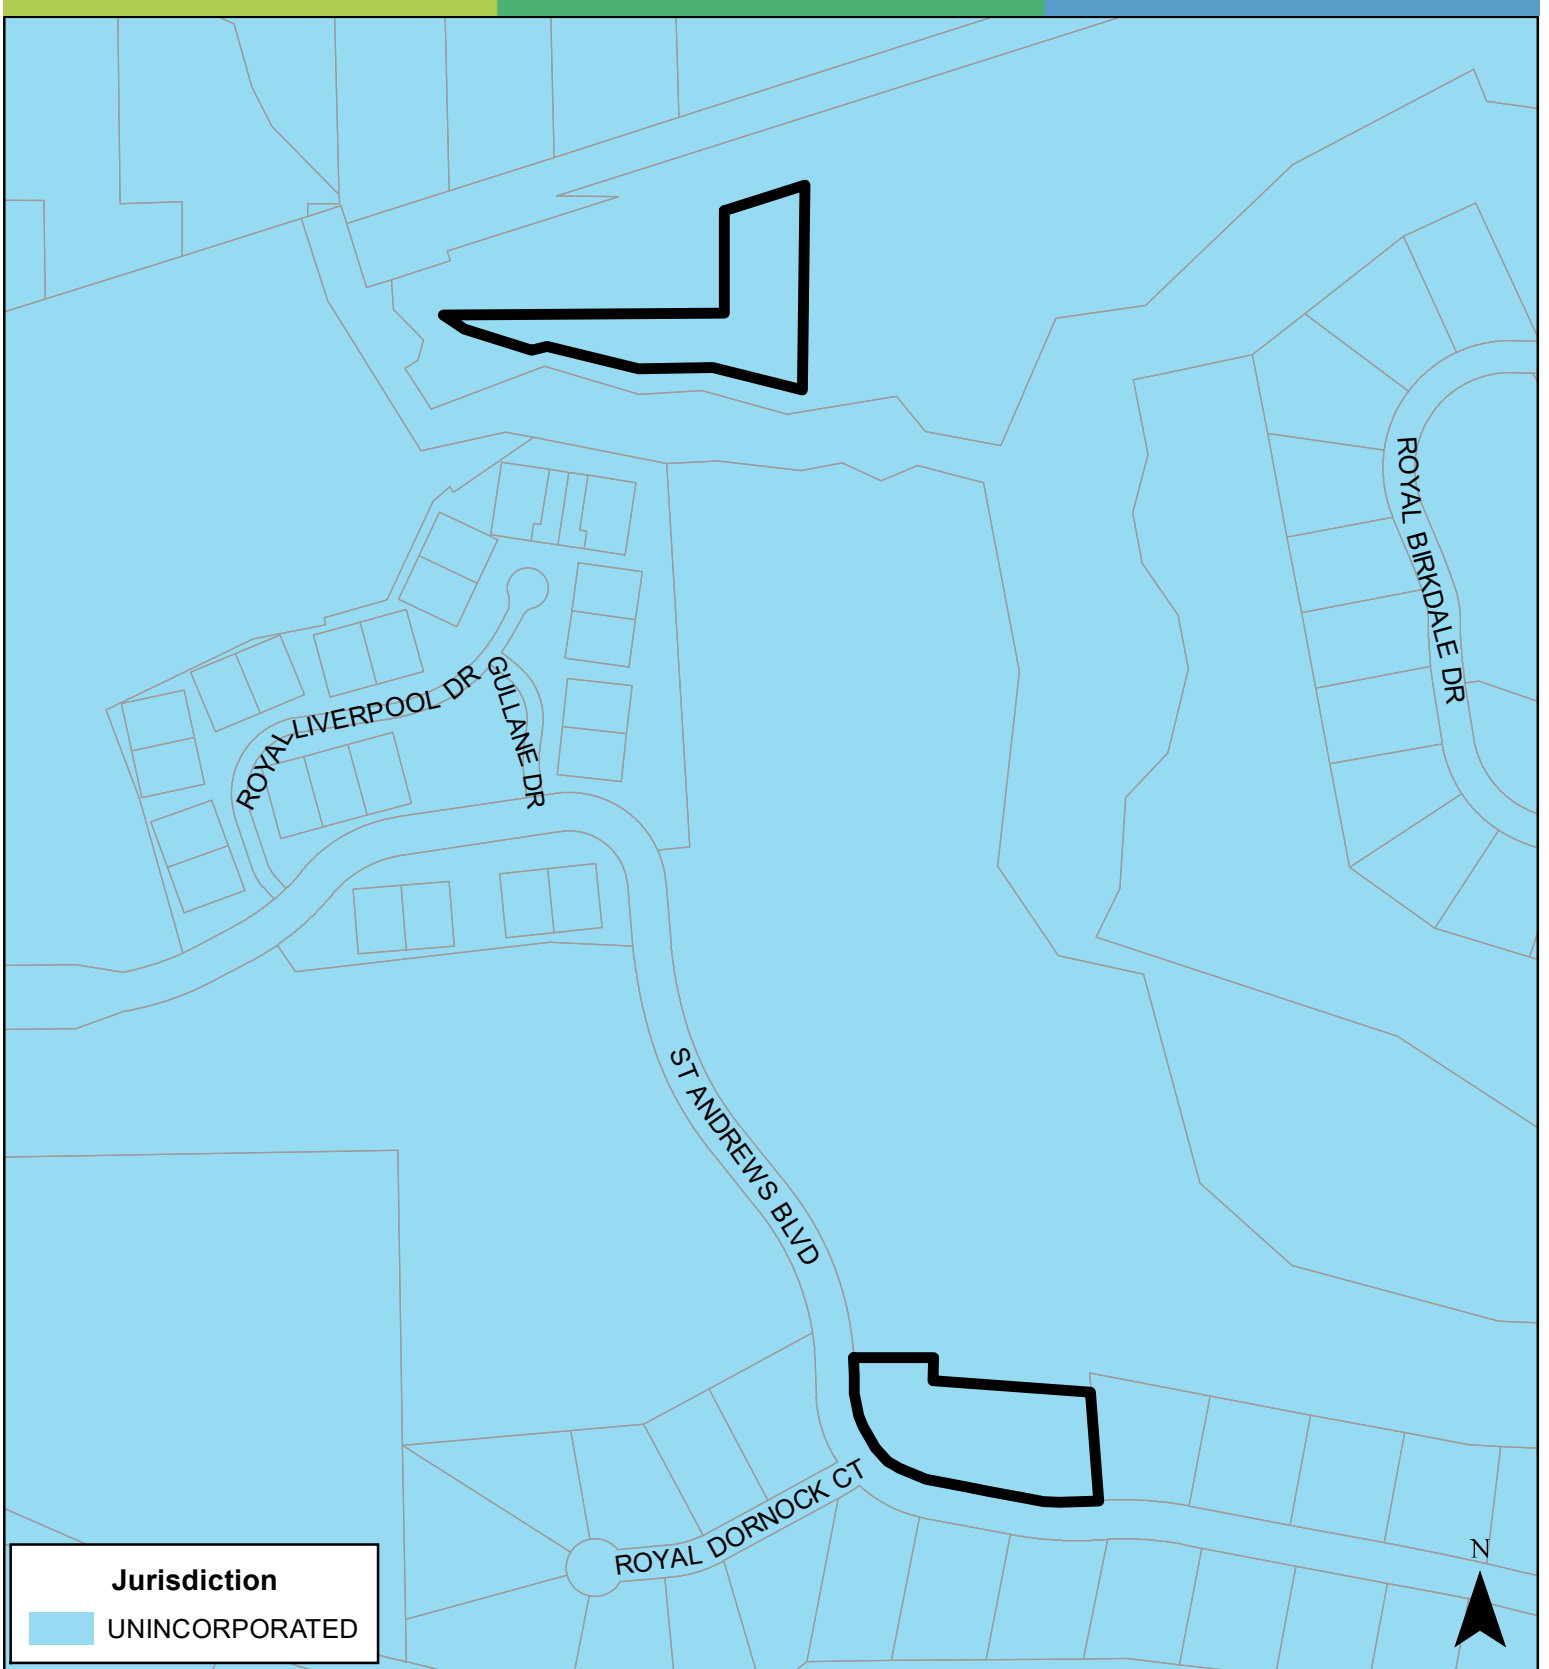

JURISDICTION: Pinellas County **FROM:** Recreation/Open Space and Residential Rural
AREA: 2.86 Acres (1.43 Acres Each) **TO:** Residential Rural and Recreation/Open Space

JURISDICTION: Pinellas County **FROM:** Recreation/Open Space and Residential Rural
AREA: 2.86 Acres (1.43 Acres Each) **TO:** Residential Rural and Recreation/Open Space

JURISDICTION: Pinellas County **FROM:** Recreation/Open Space and Residential Rural
AREA: 2.86 Acres (1.43 Acres Each) **TO:** Residential Rural and Recreation/Open Space