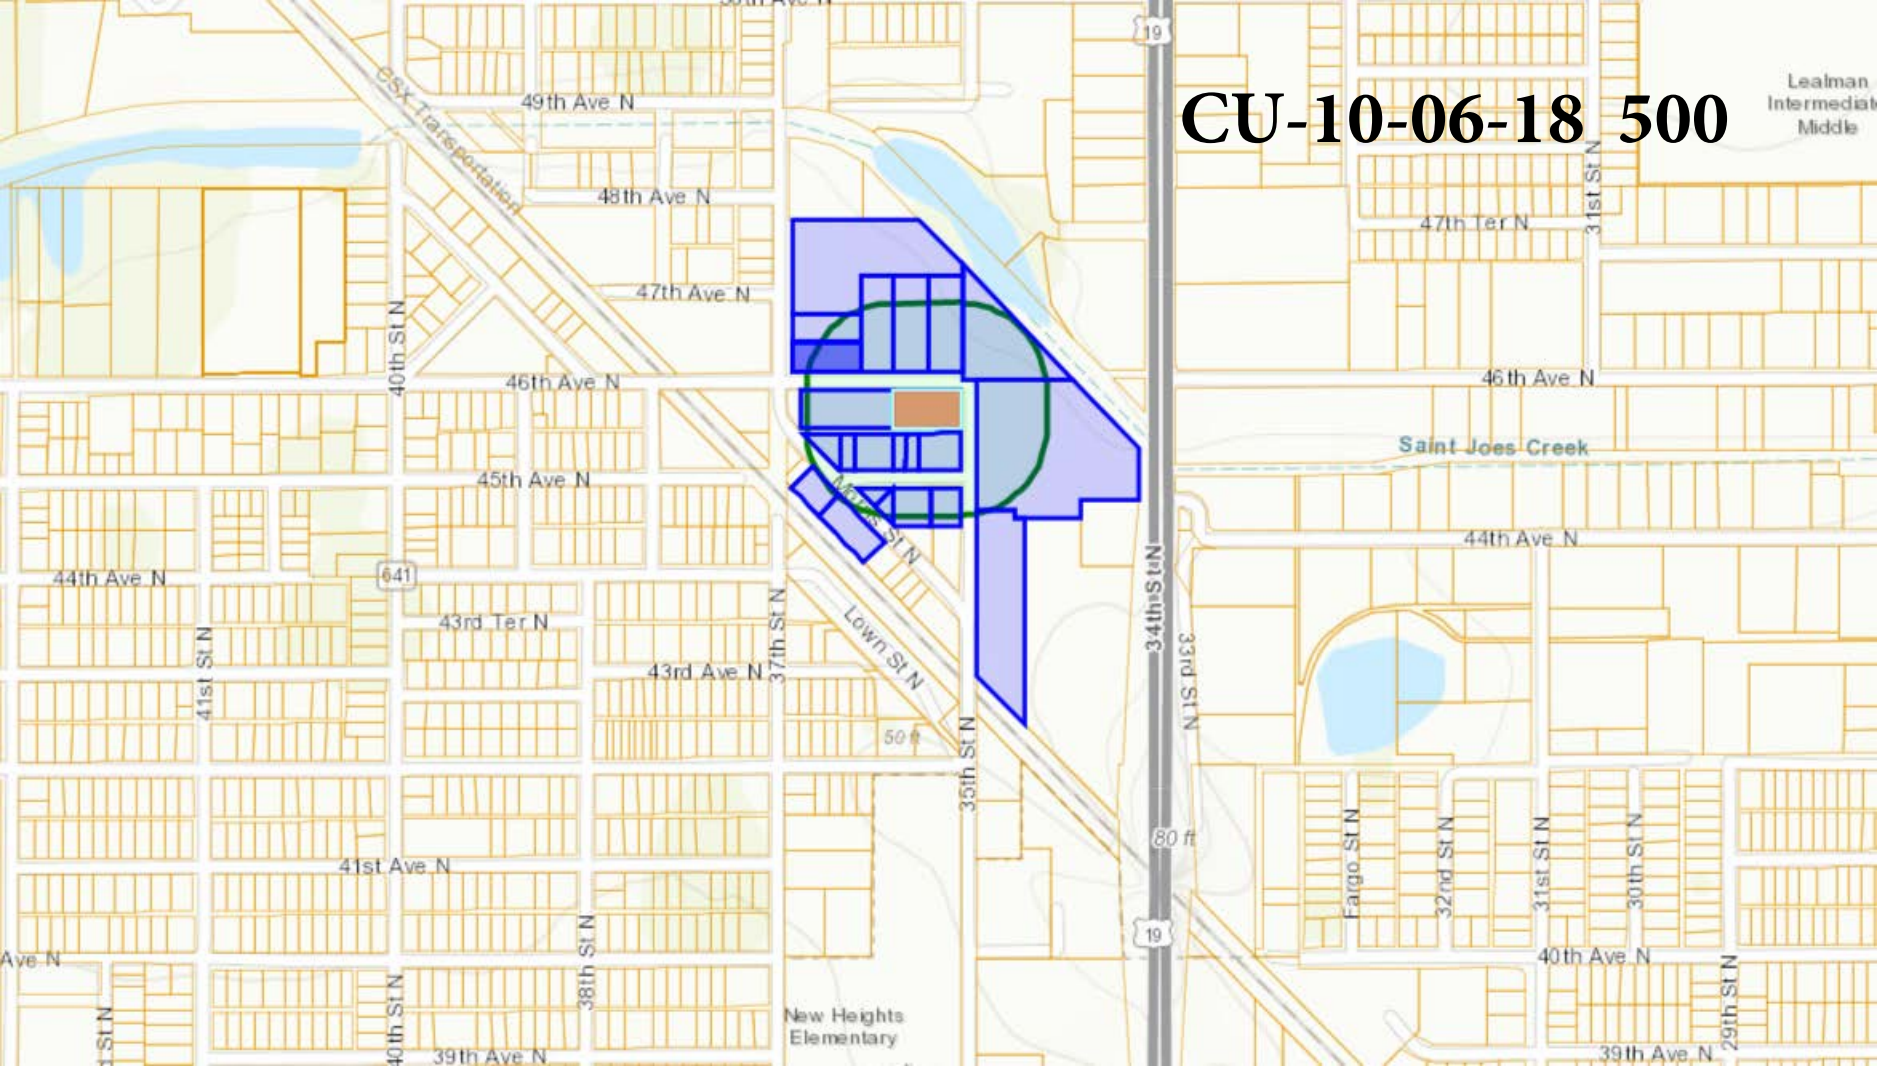

CU-10-06-18 500

Lealman  
Intermediat  
Middle

New Heights  
Elementary

Saint Joes Creek

19

19

641

50 ft

80 ft