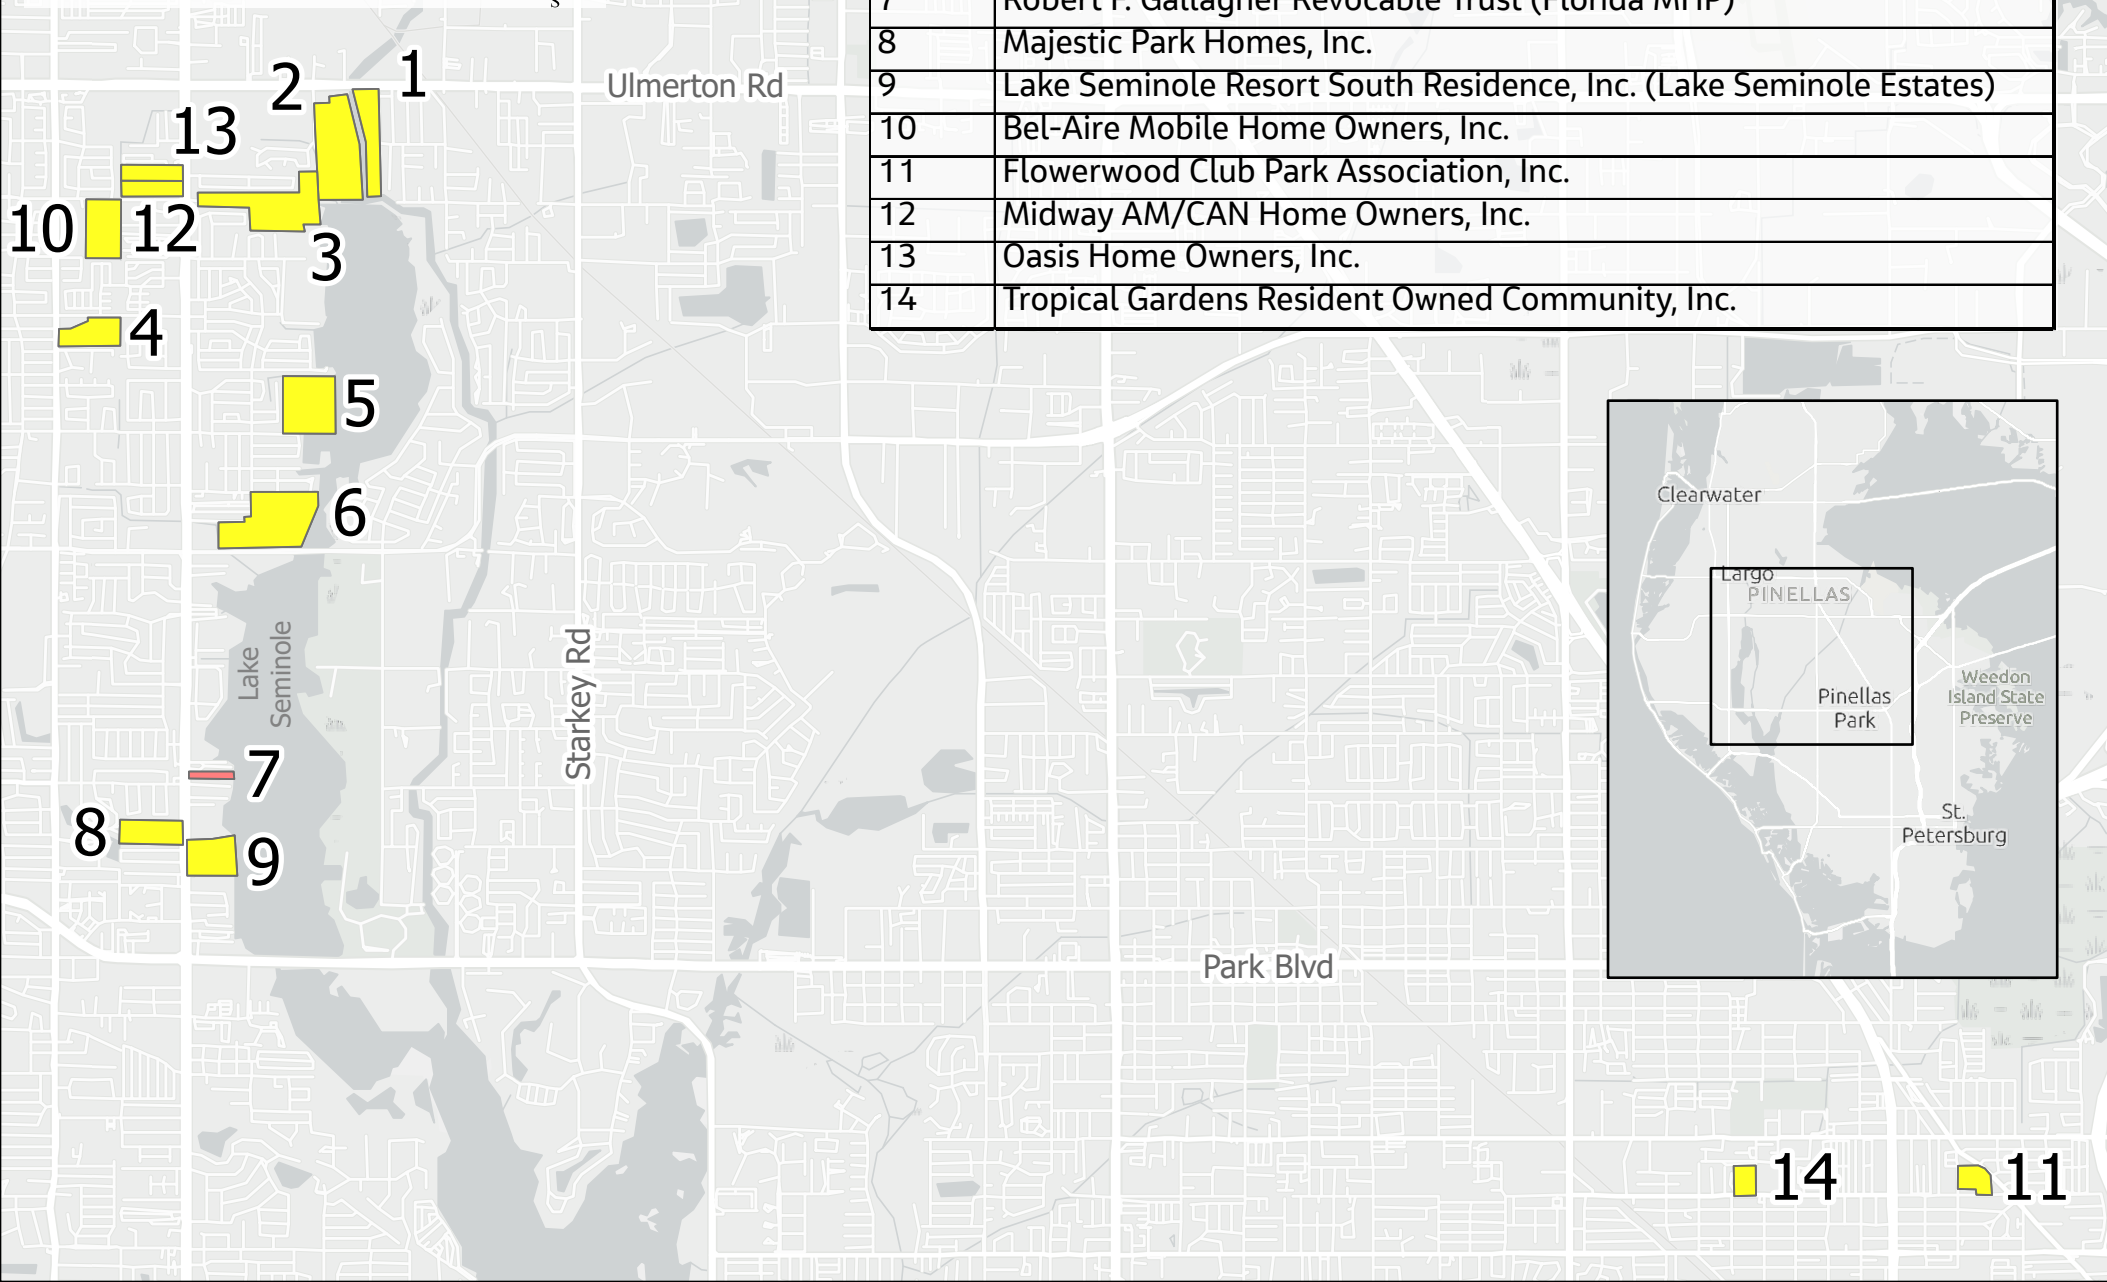

Legend

- Manufactured Home Community Area
- Opted Out Manufactured Home Community Area

0 0.38 0.75 1.5 Miles

ID	MHC Name
1	Grosse Pointe Co-op, Inc.
2	Four Seasons Estates Resident Owned Community, Inc.
3	Pointe West Resident Owned Community, Inc.
4	Boca Ciega Residents' Association, Inc.
5	Lasereno, Inc. (Lake Seminole Resort)
6	Holiday Shores Park, Inc.
7	Robert F. Gallagher Revocable Trust (Florida MHP)
8	Majestic Park Homes, Inc.
9	Lake Seminole Resort South Residence, Inc. (Lake Seminole Estates)
10	Bel-Aire Mobile Home Owners, Inc.
11	Flowerwood Club Park Association, Inc.
12	Midway AM/CAN Home Owners, Inc.
13	Oasis Home Owners, Inc.
14	Tropical Gardens Resident Owned Community, Inc.

14

11