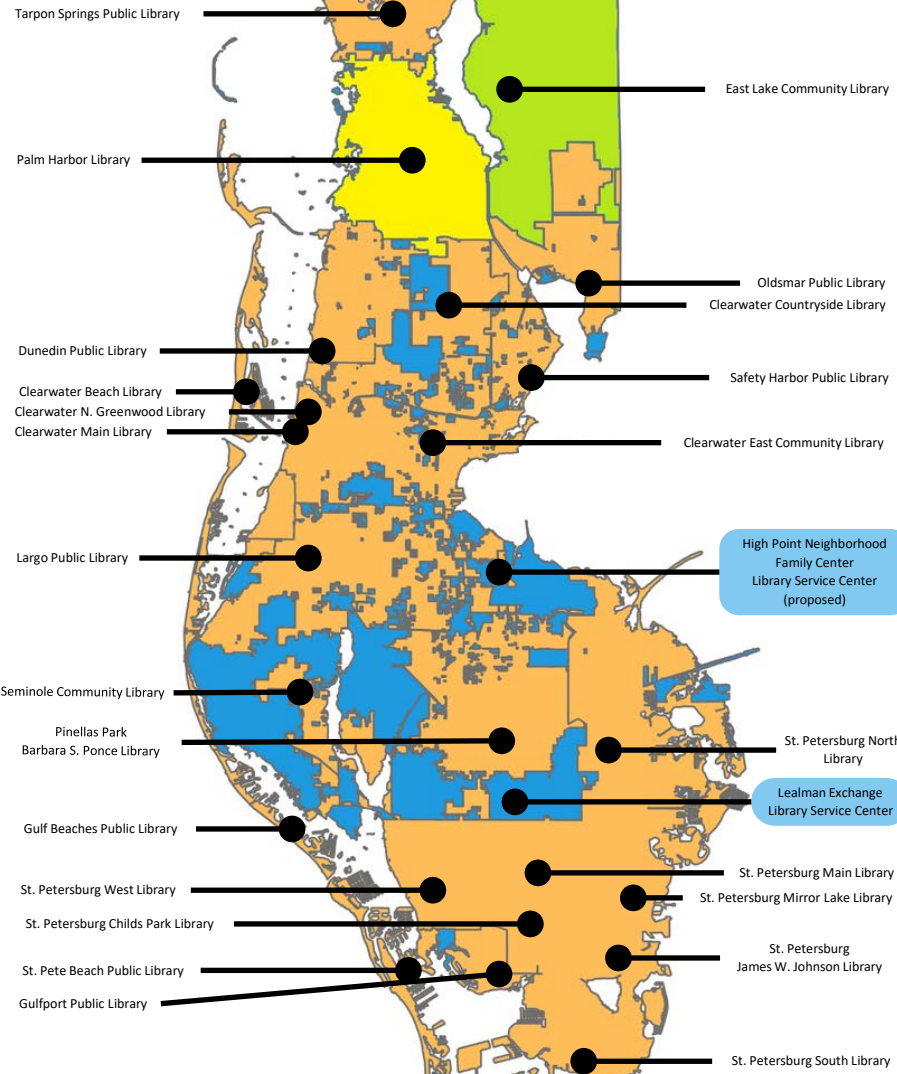

PPLC Connects Pinellas County

PPLC

Pinellas Public Library Cooperative

In partnership with Municipal Member Libraries, PPLC provides 2 Library Service Centers:

- Lealman Exchange
- High Point Neighborhood Family Center

- Unincorporated, PPLC MSTU
- Municipalities
- Unincorporated, Palm Harbor MSTU
- Unincorporated, East Lake MSTU

April 2026

PPLC

Pinellas Public Library Cooperative