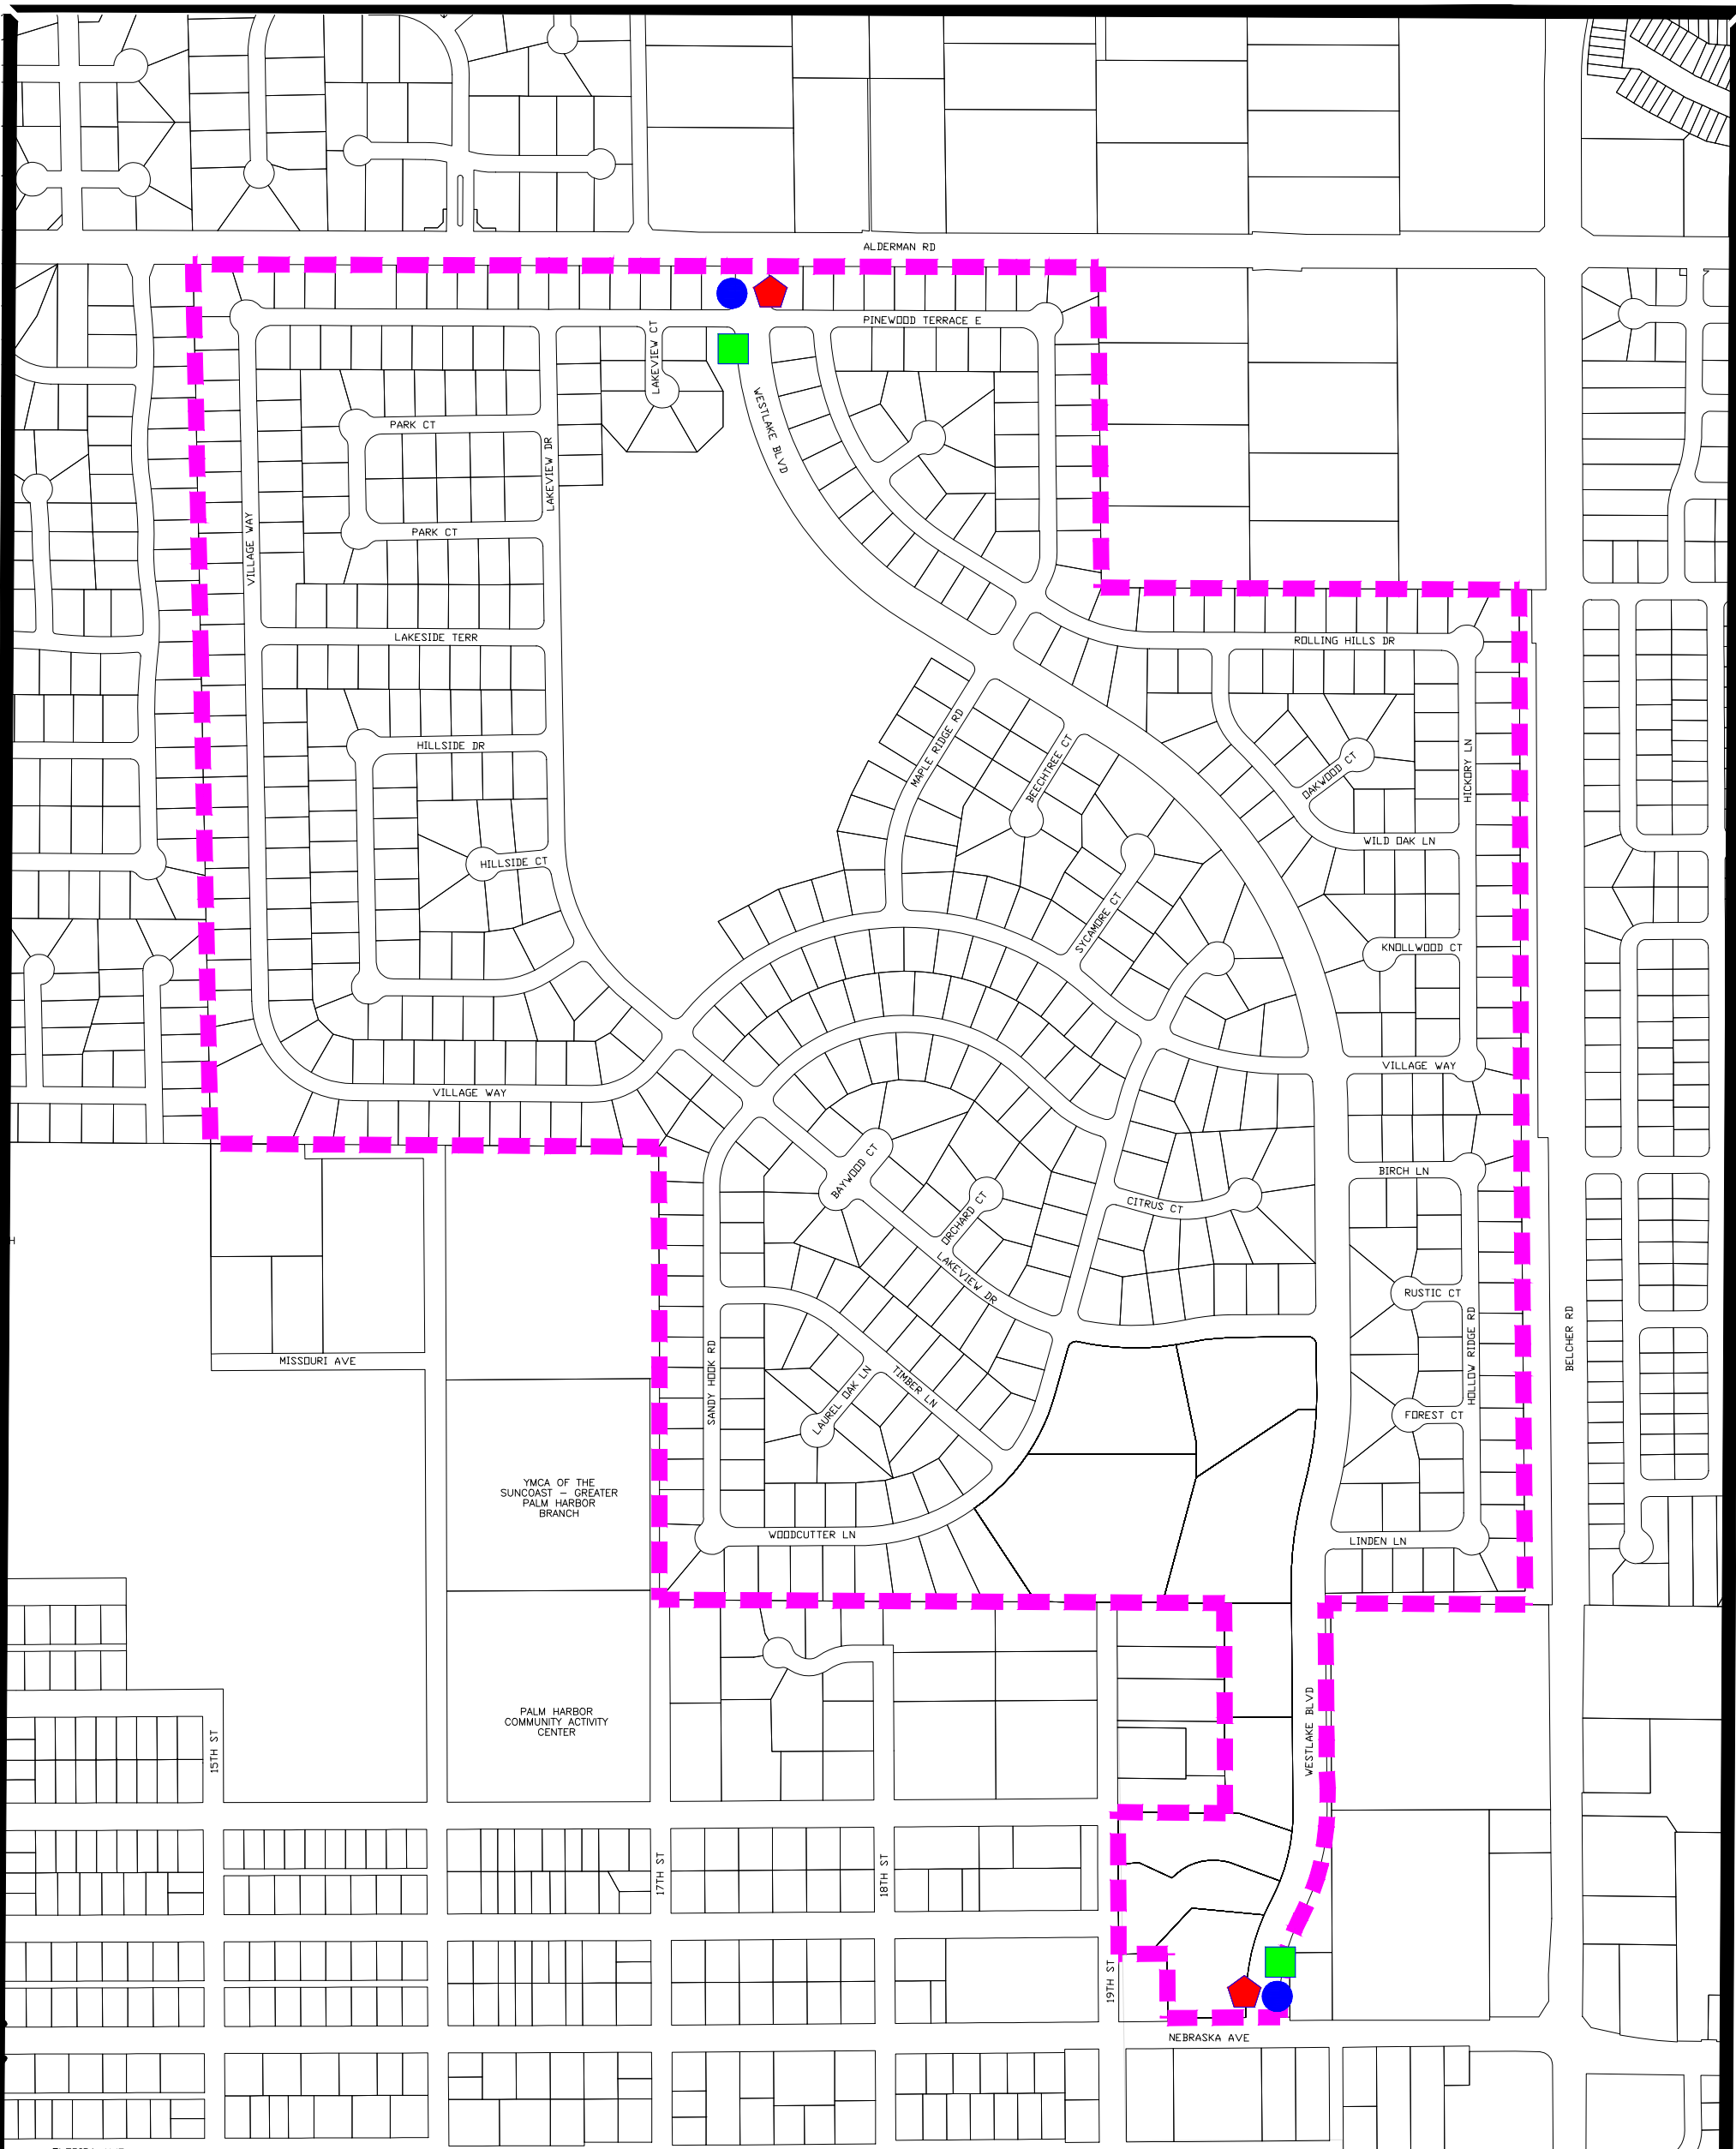

Exhibit A

LEGEND

-  GOLF CART COMMUNITY BOUNDARY
-  GOLF CART WARNING (ASSEMBLY A)
-  GOLF CARTS PROHIBITED (ASSEMBLY B)
-  GOLF CART REGULATIONS (ASSEMBLY C)

**ALL STREETS IN
WEST LAKE VILLAGE**

ASSEMBLY A

ASSEMBLY B

ASSEMBLY C

N.T.S.

PUBLIC WORKS
22211 US HIGHWAY 19 N
CLEARWATER, FLORIDA 33765

WEST LAKE VILLAGE
NEIGHBORHOOD AREA

GOLF CART COMMUNITY
BOUNDARY AND SIGNING
PLAN

DRAWN: SK
DATE: JAN 19, 2022
SR:# 129795
SIGN ZONE: 6